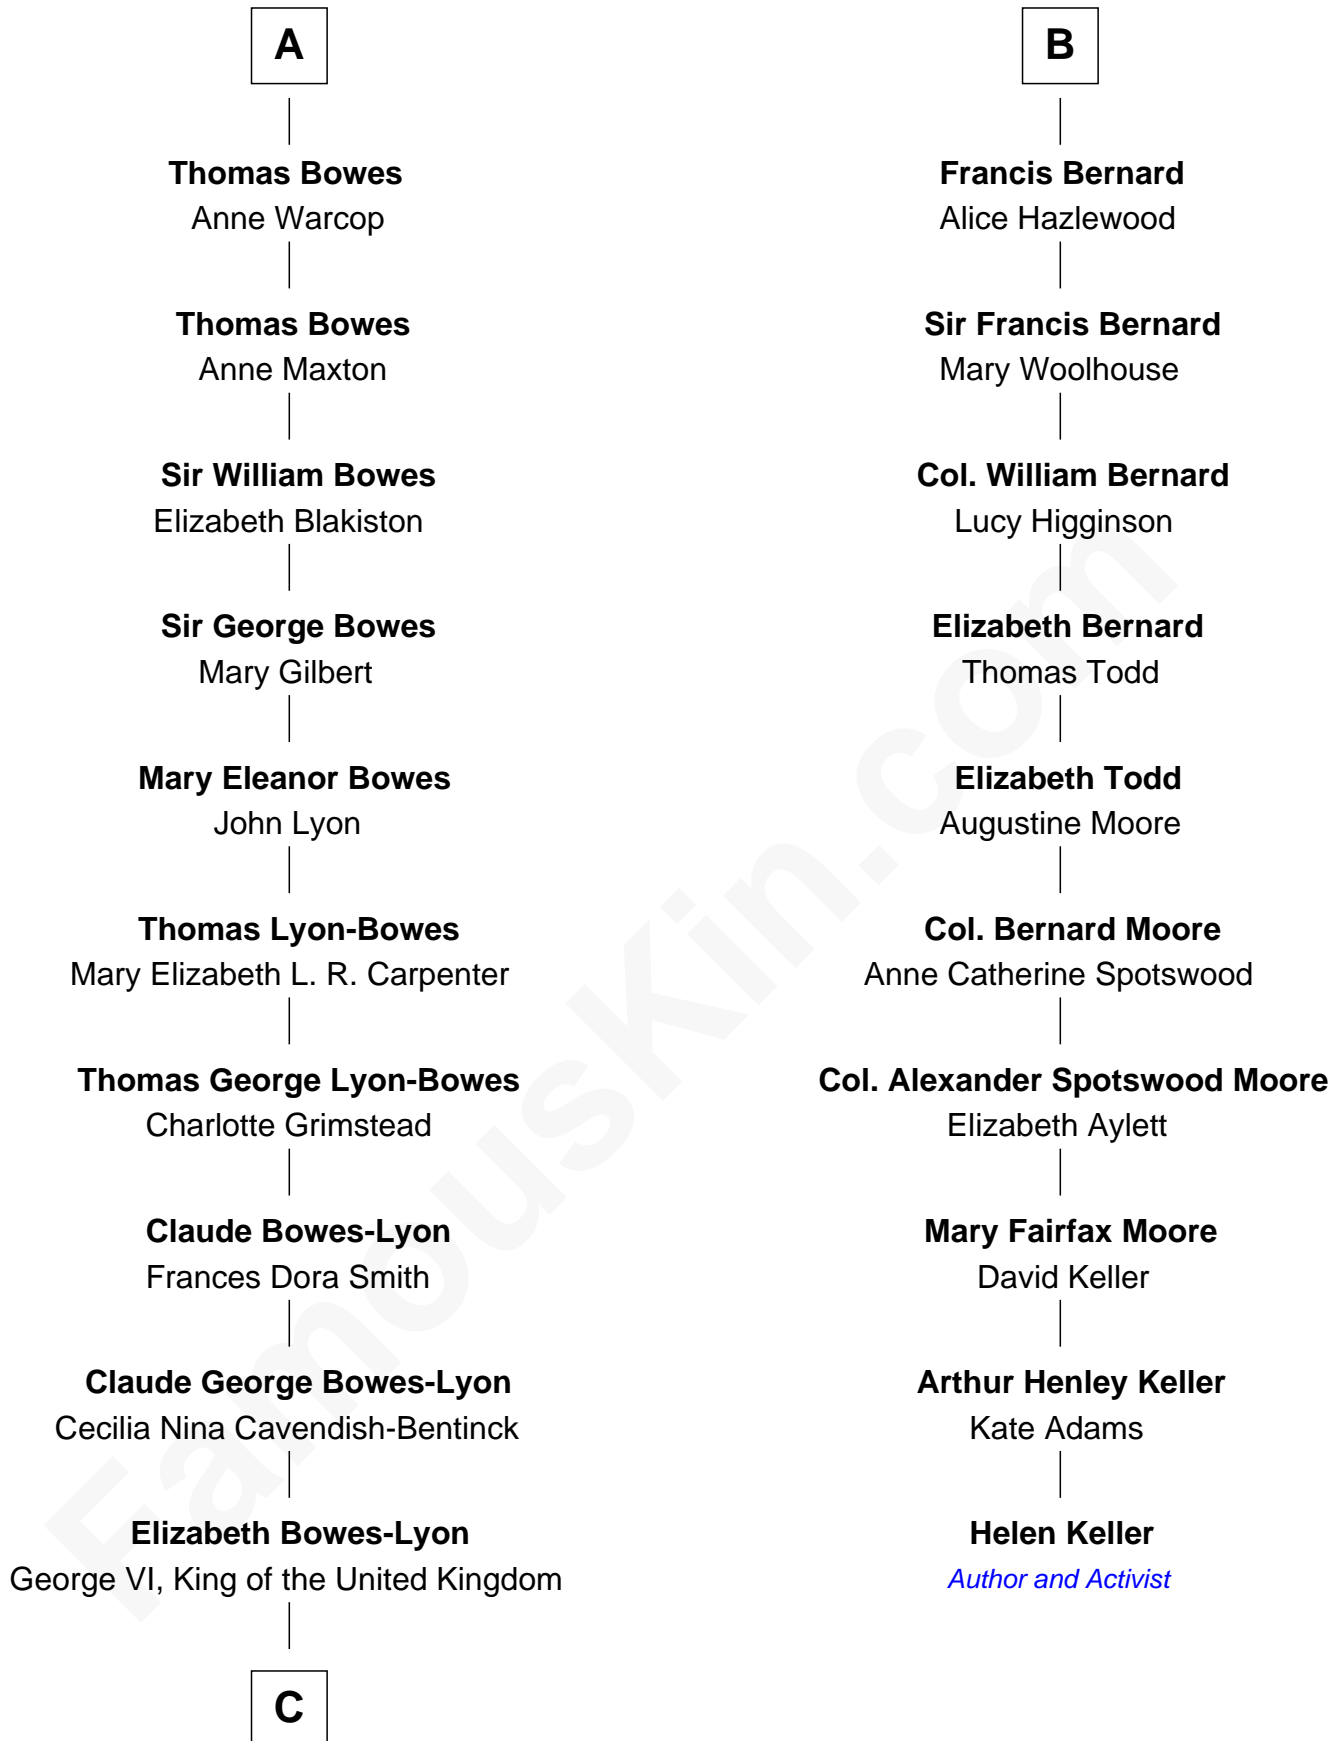

FamousKin.com Relationship Chart of

Prince Harry
Duke of Sussex

16th cousin 3 times removed of

Helen Keller
Author and Activist

C

Elizabeth II, Queen of the United Kingdom

Prince Philip of Edinburgh

Charles III, King of the United Kingdom