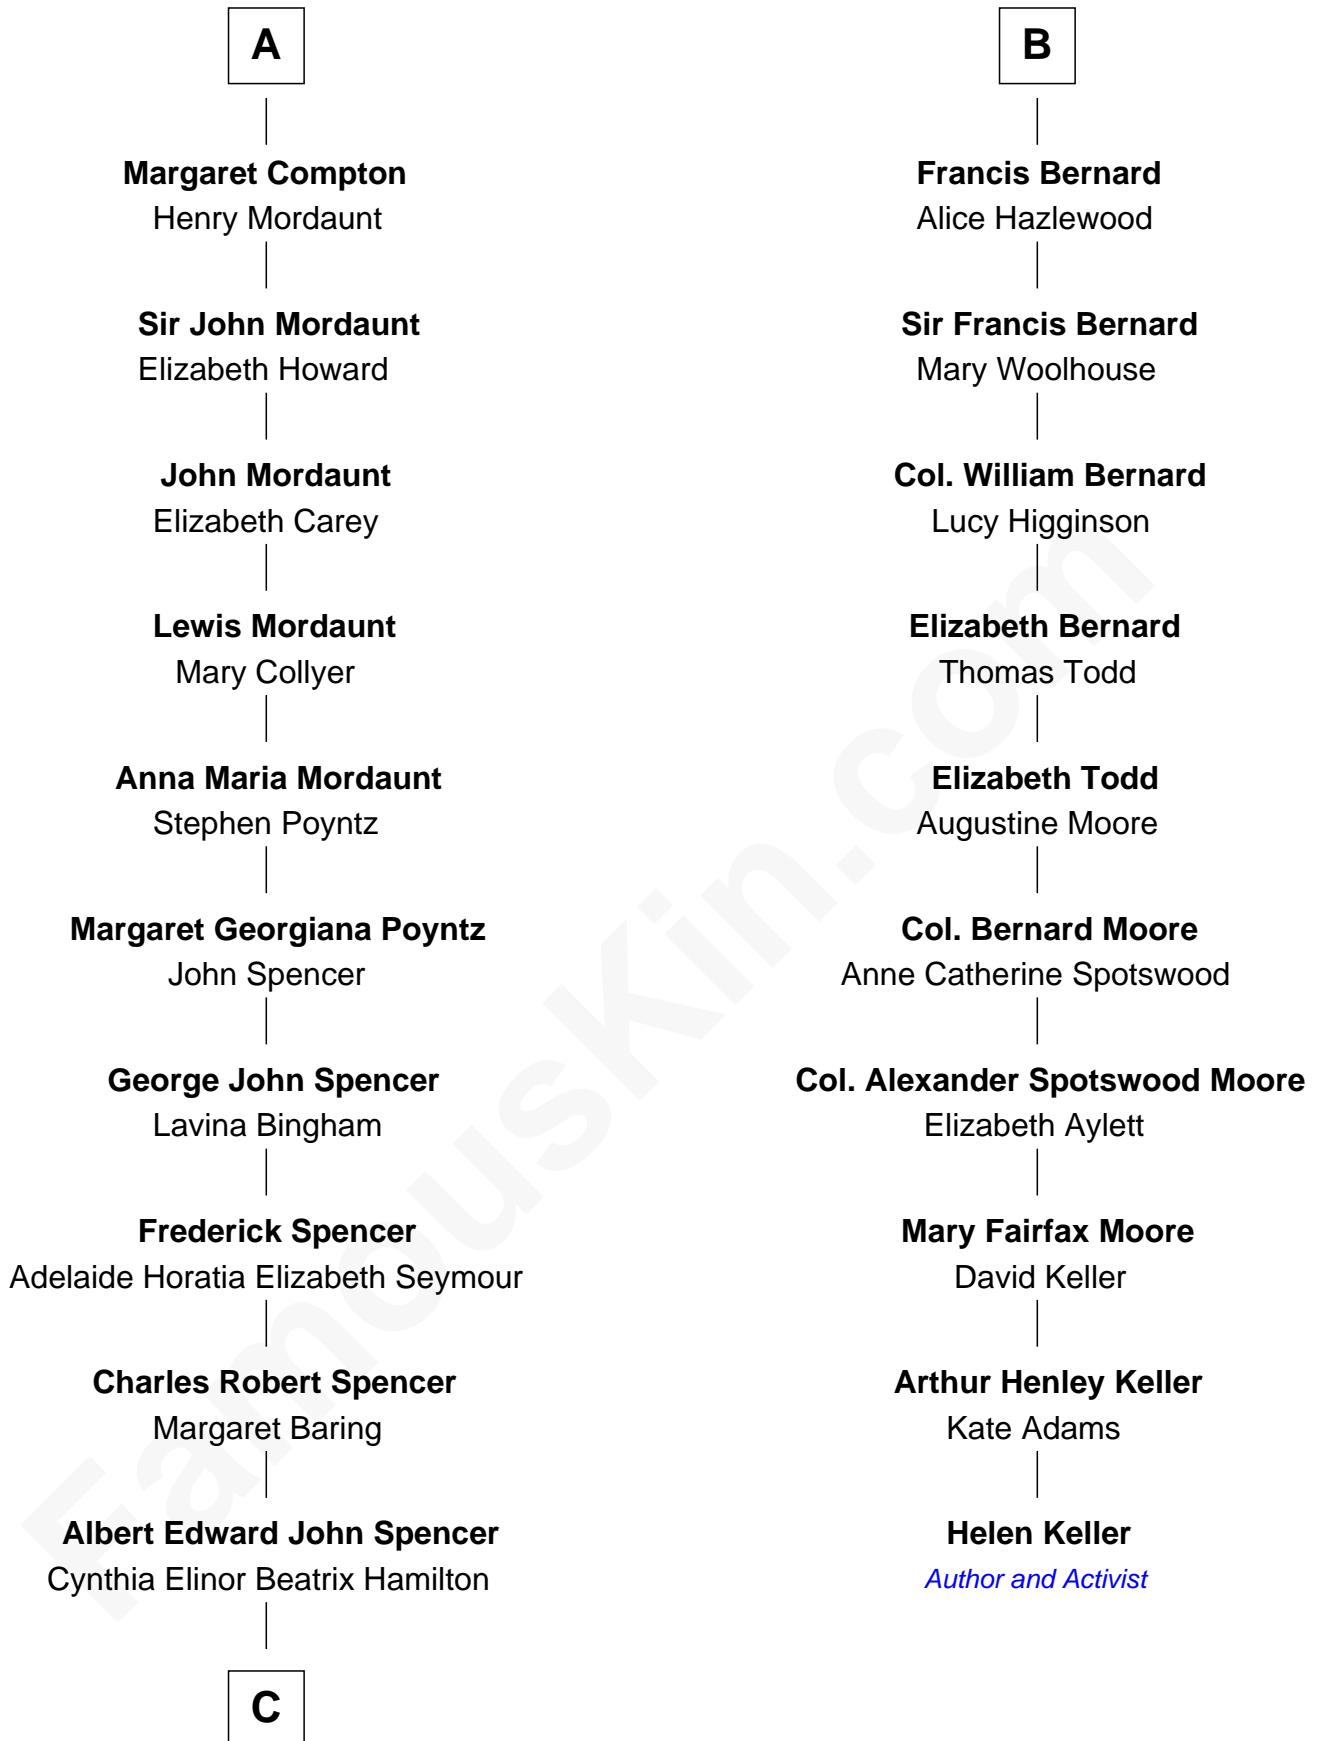

FamousKin.com Relationship Chart of

Prince Harry
Duke of Sussex

16th cousin 3 times removed of

Helen Keller
Author and Activist

Sir Ralph de Neville
Alice de Audley

C

Edward John Spencer
Frances Ruth Burke Roche

Princess Diana Frances Spencer
Charles III, King of the United Kingdom

Prince Harry
Duke of Sussex

FamousKin.com