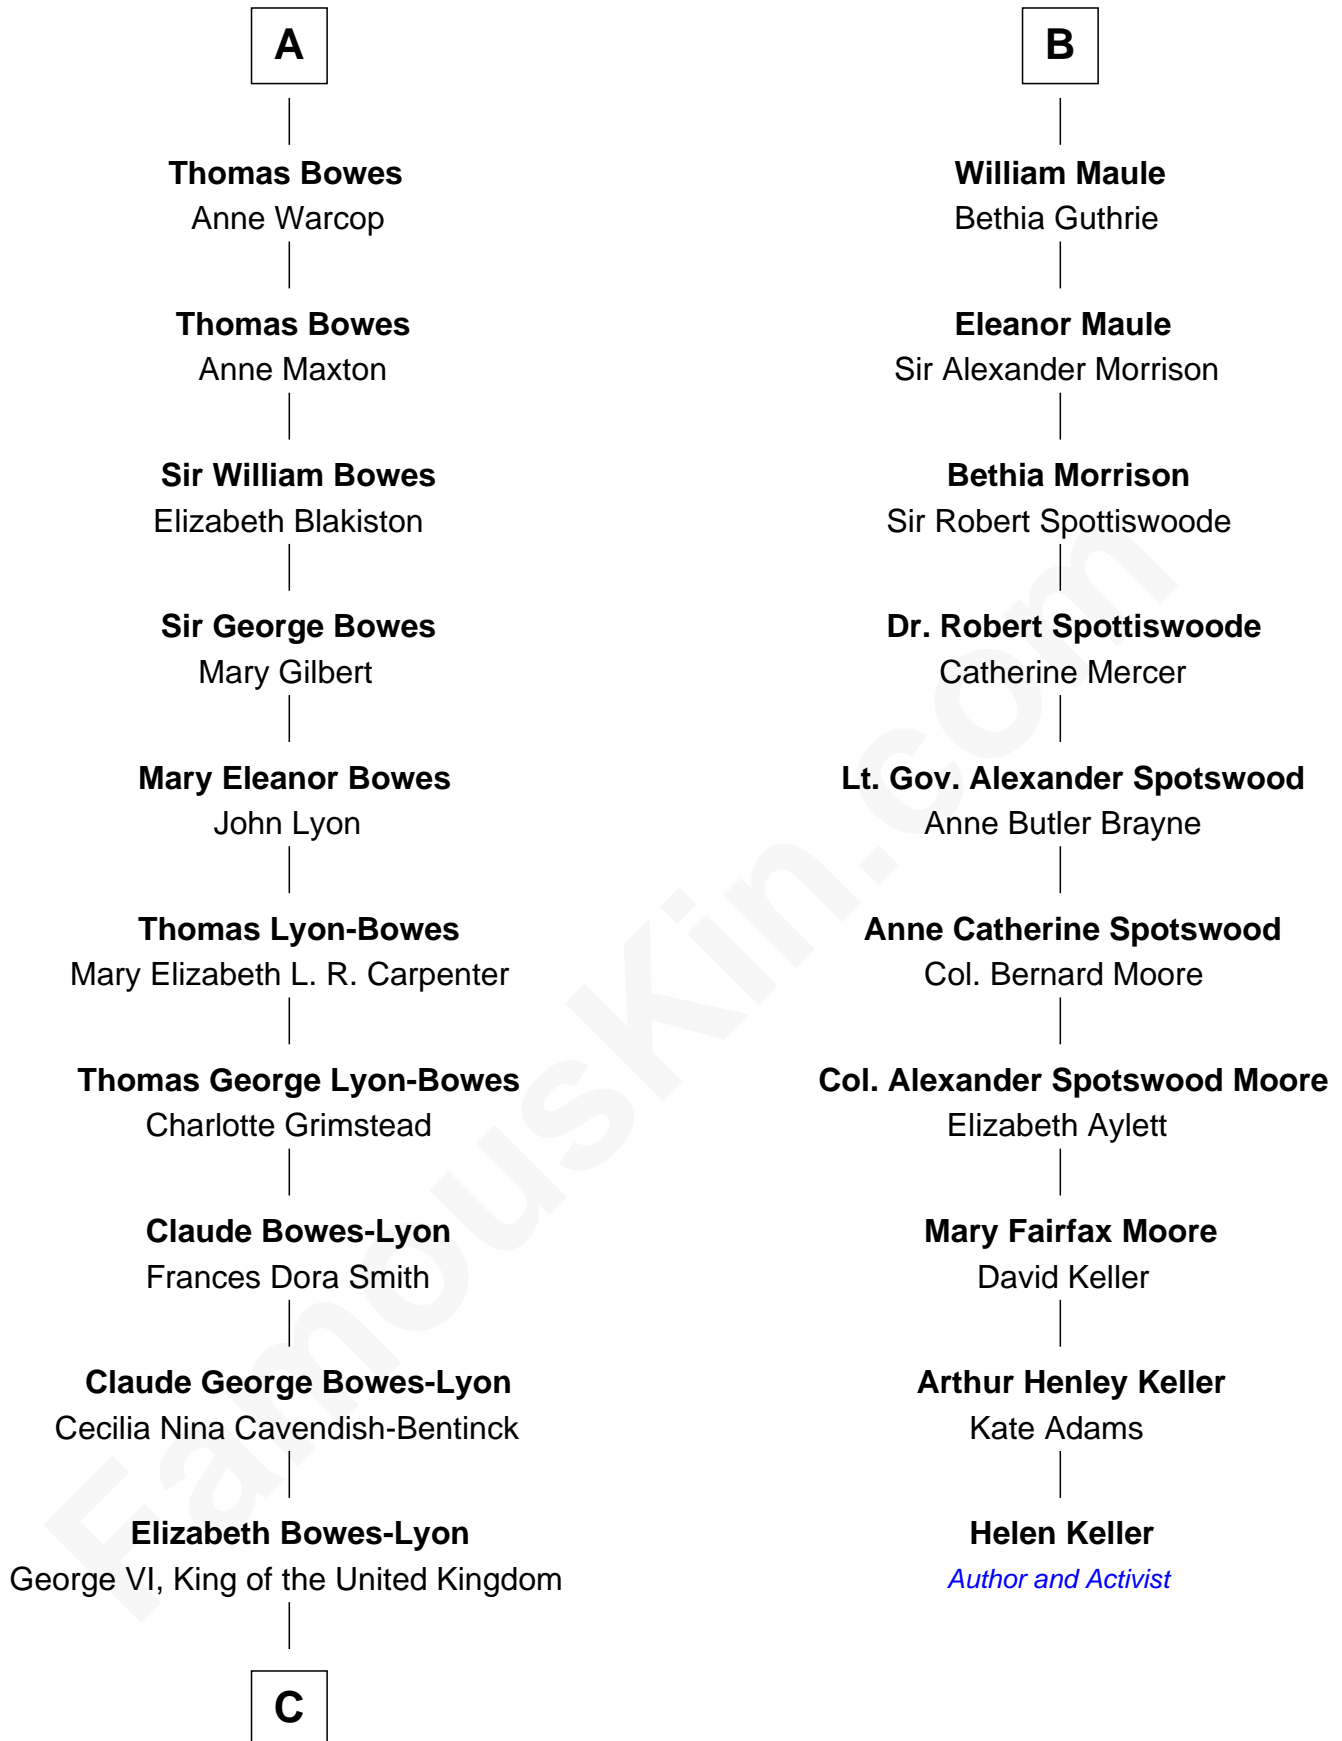

# FamousKin.com Relationship Chart of

**Prince Harry**  
*Duke of Sussex*

16th cousin 3 times removed of

**Helen Keller**  
*Author and Activist*

**Edmund Fitzalan**  
Alice de Warenne

**Aline Fitzalan**  
Sir Roger le Strange

**Lucy le Strange**  
Sir William Willoughby

**Margery Willoughby**  
Sir William FitzHugh

**Maud FitzHugh**  
Sir William Bowes

**Sir Ralph Bowes**  
Margery Conyers

**Richard Bowes**  
Elizabeth Aske

**Sir George Bowes**  
Jane Talbot

**A**

**Richard Fitzalan**  
Eleanor Plantagenet

**Alice Fitzalan**  
Sir Thomas de Holand

**Margaret de Holand**  
Sir John Beaufort

**Joan Beaufort**  
Sir James Stewart

**John Stewart**  
Eleanor Sinclair

**Jean Stewart**  
James Arbuthnott

**Isabel Arbuthnott**  
Sir Robert Maule

**B**

**C**

**Elizabeth II, Queen of the United Kingdom**

Prince Philip of Edinburgh

**Charles III, King of the United Kingdom**

Princess Diana Frances Spencer