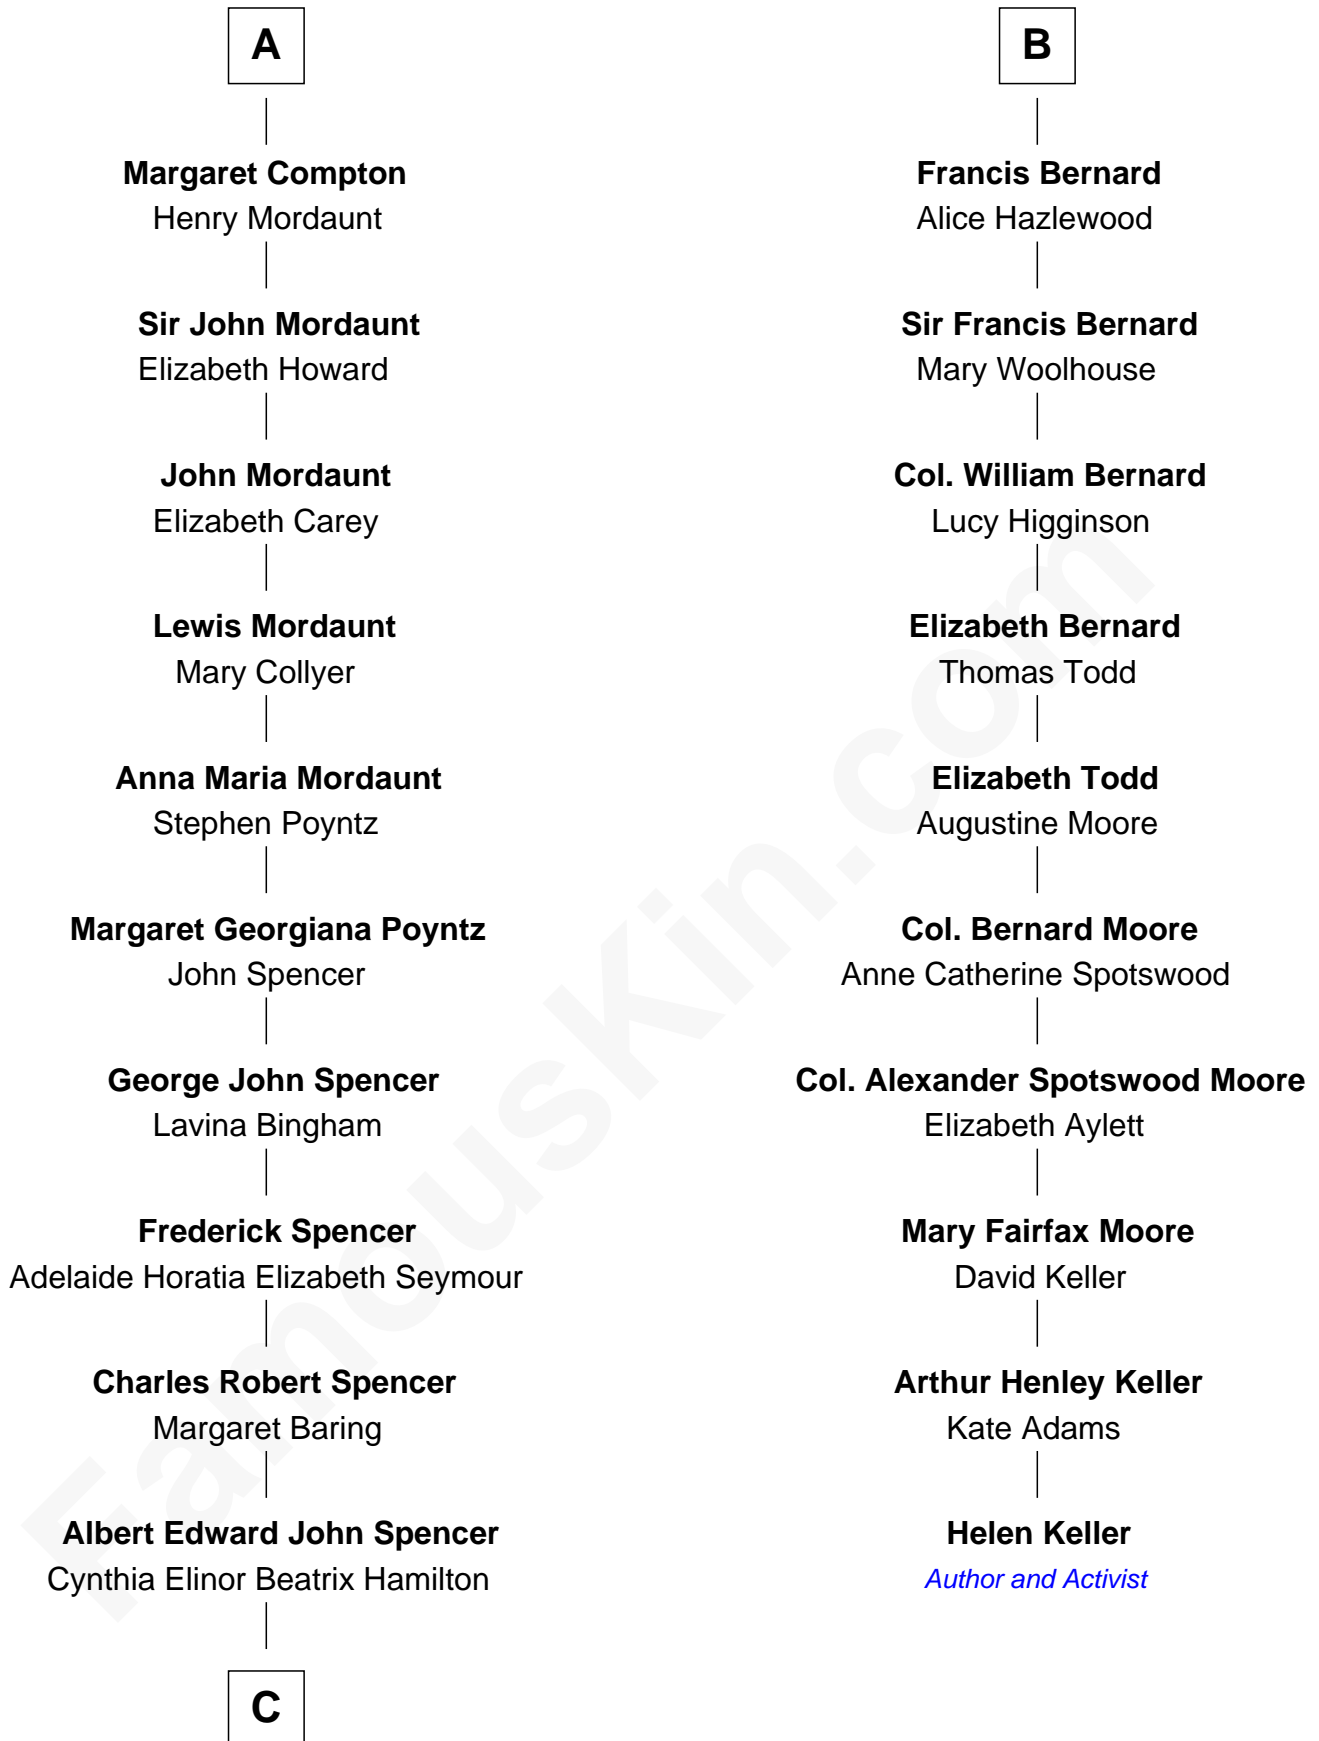

FamousKin.com Relationship Chart of

Prince Harry
Duke of Sussex

16th cousin 3 times removed of

Helen Keller
Author and Activist

Sir Henry de Percy
Idoine de Clifford

C

—
Edward John Spencer
Frances Ruth Burke Roche

—
Princess Diana Frances Spencer
Charles III, King of the United Kingdom

—
Prince Harry
Duke of Sussex

FamousKin.com