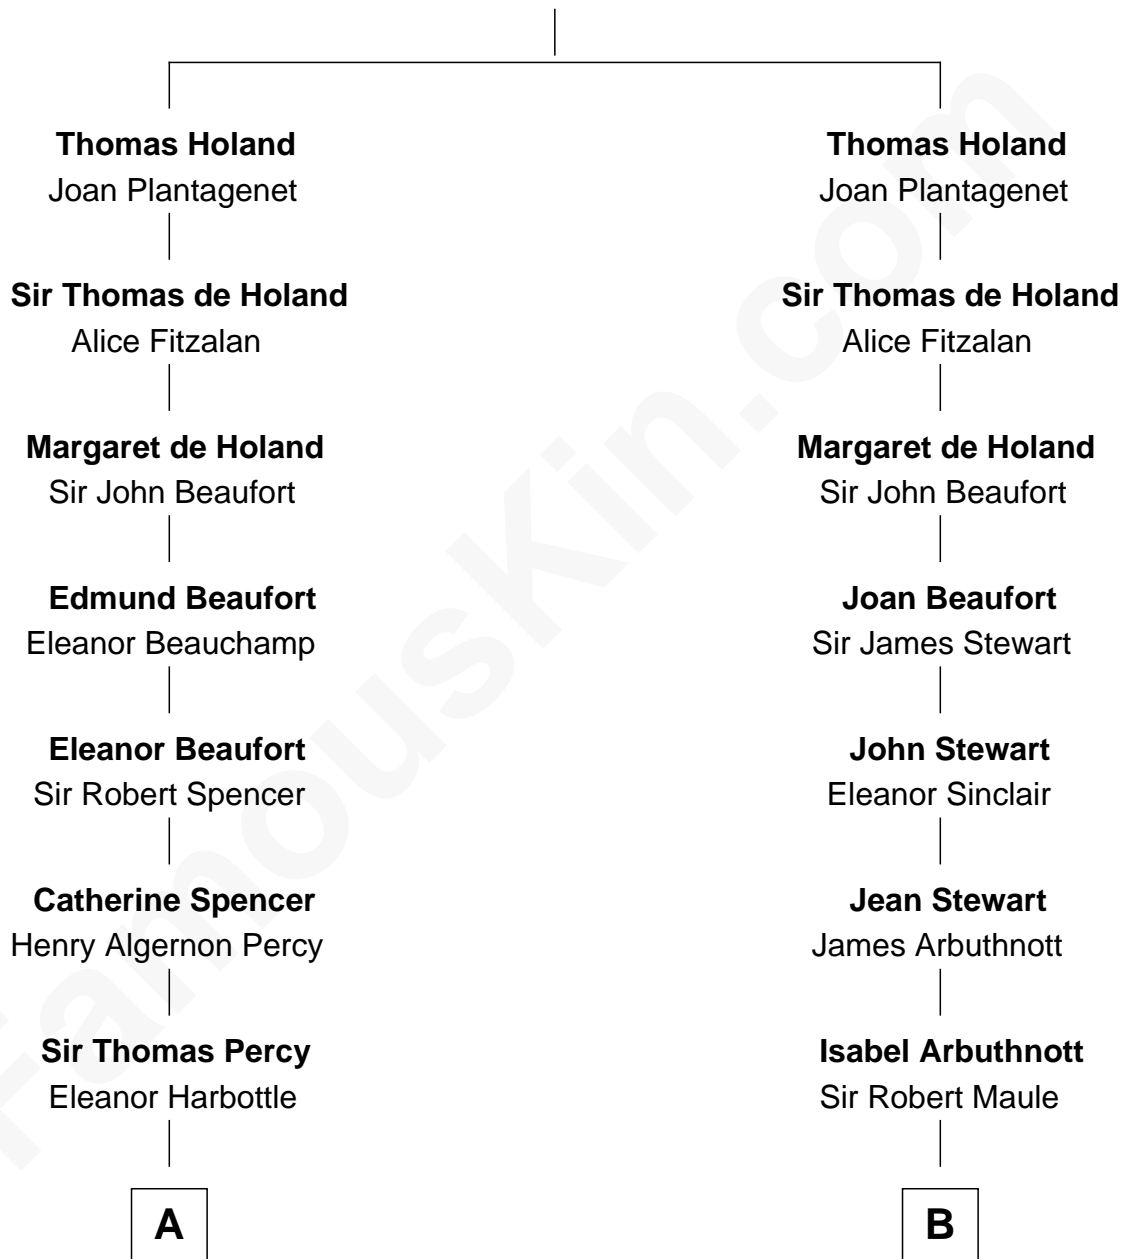

FamousKin.com Relationship Chart of

Prince Harry
Duke of Sussex

16th cousin 5 times removed of

Helen Keller
Author and Activist

Sir Robert de Holland
Maude la Zouche

C

—
Charles Robert Spencer

Margaret Baring

—
Albert Edward John Spencer

Cynthia Elinor Beatrix Hamilton

—
Edward John Spencer

Frances Ruth Burke Roche

—
Princess Diana Frances Spencer

Charles III, King of the United Kingdom

—
Prince Harry

Duke of Sussex