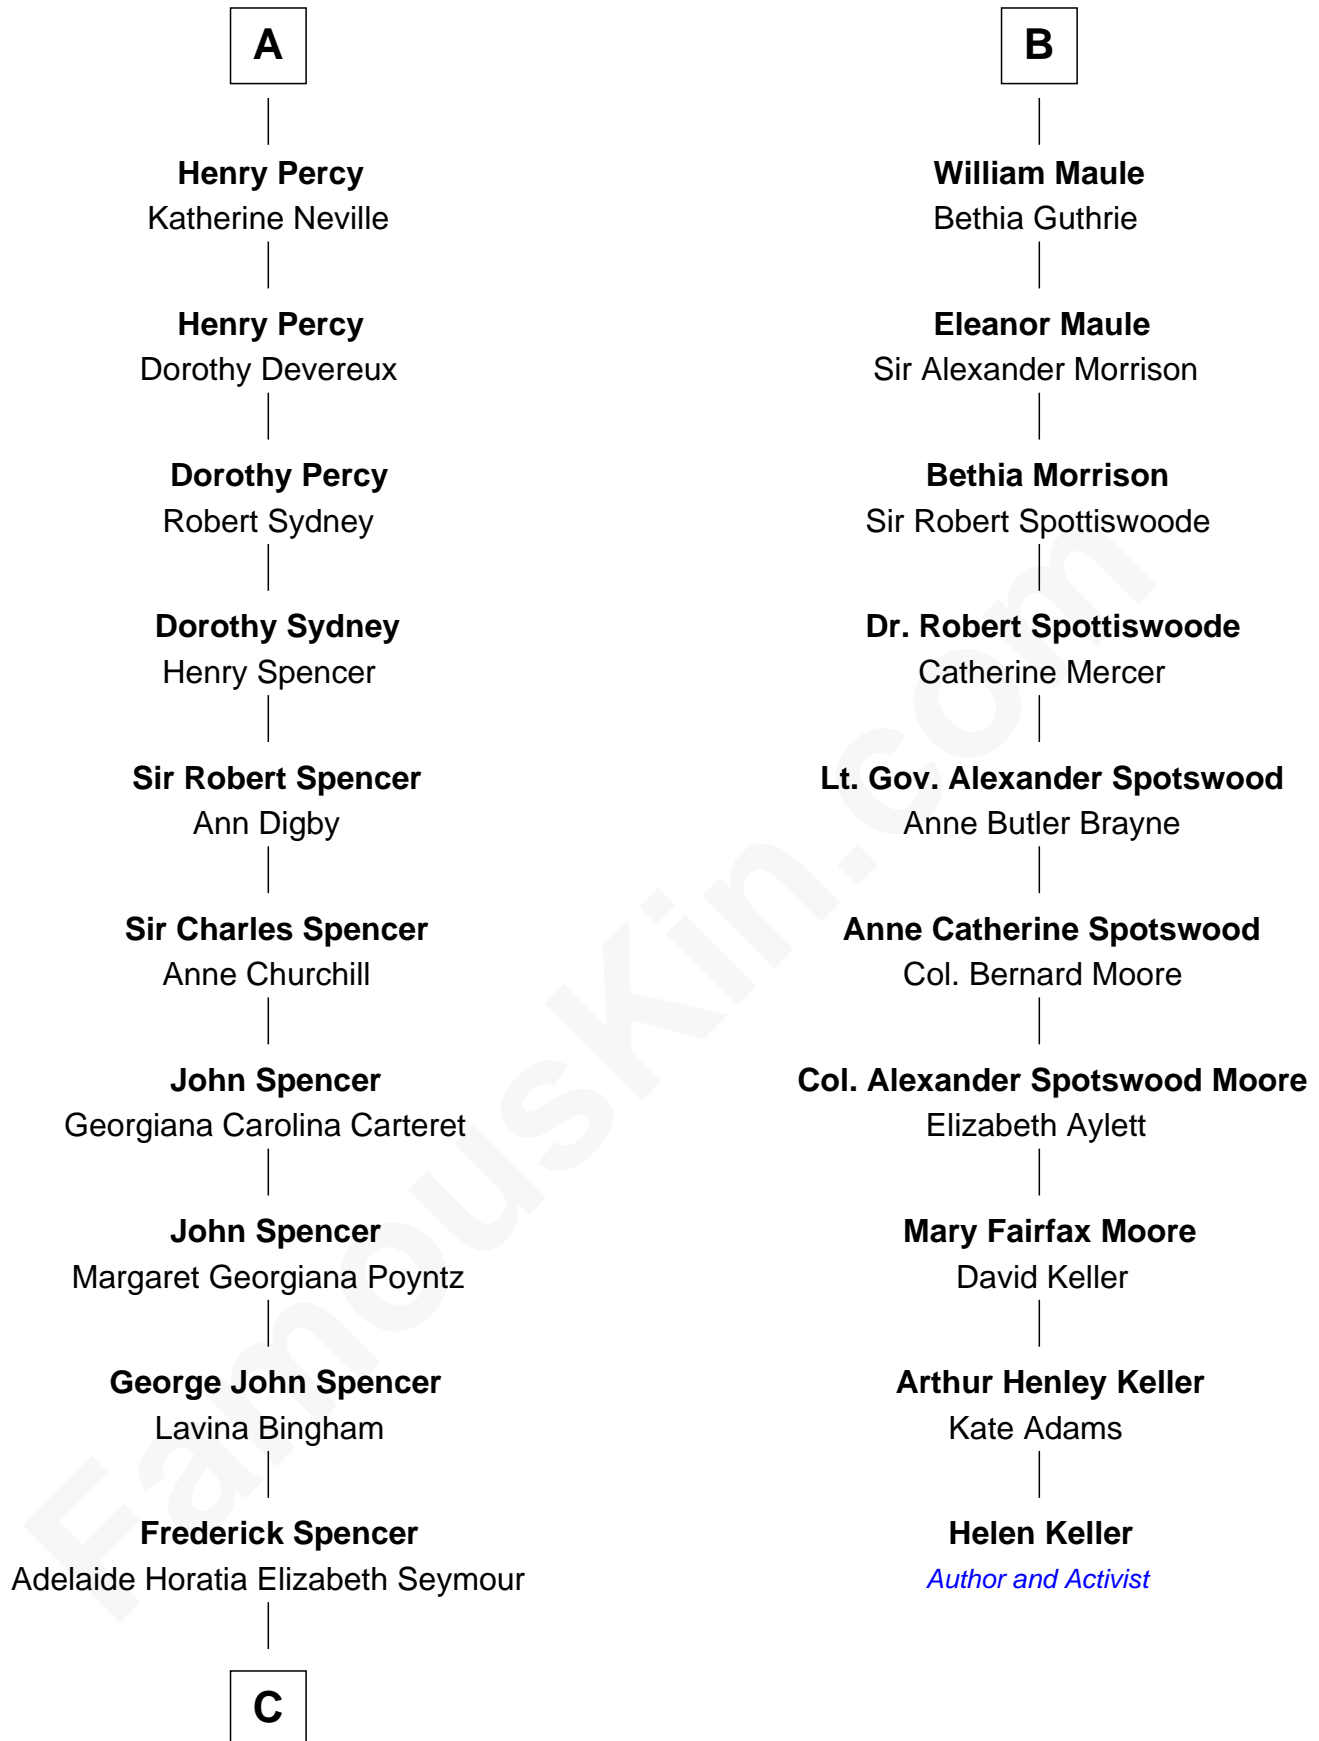

FamousKin.com Relationship Chart of

Prince Harry
Duke of Sussex

16th cousin 5 times removed of

Helen Keller
Author and Activist

Sir Robert de Holland
Maude la Zouche

C

—
Charles Robert Spencer

Margaret Baring

—
Albert Edward John Spencer

Cynthia Elinor Beatrix Hamilton

—
Edward John Spencer

Frances Ruth Burke Roche

—
Princess Diana Frances Spencer

Charles III, King of the United Kingdom

—
Prince Harry

Duke of Sussex