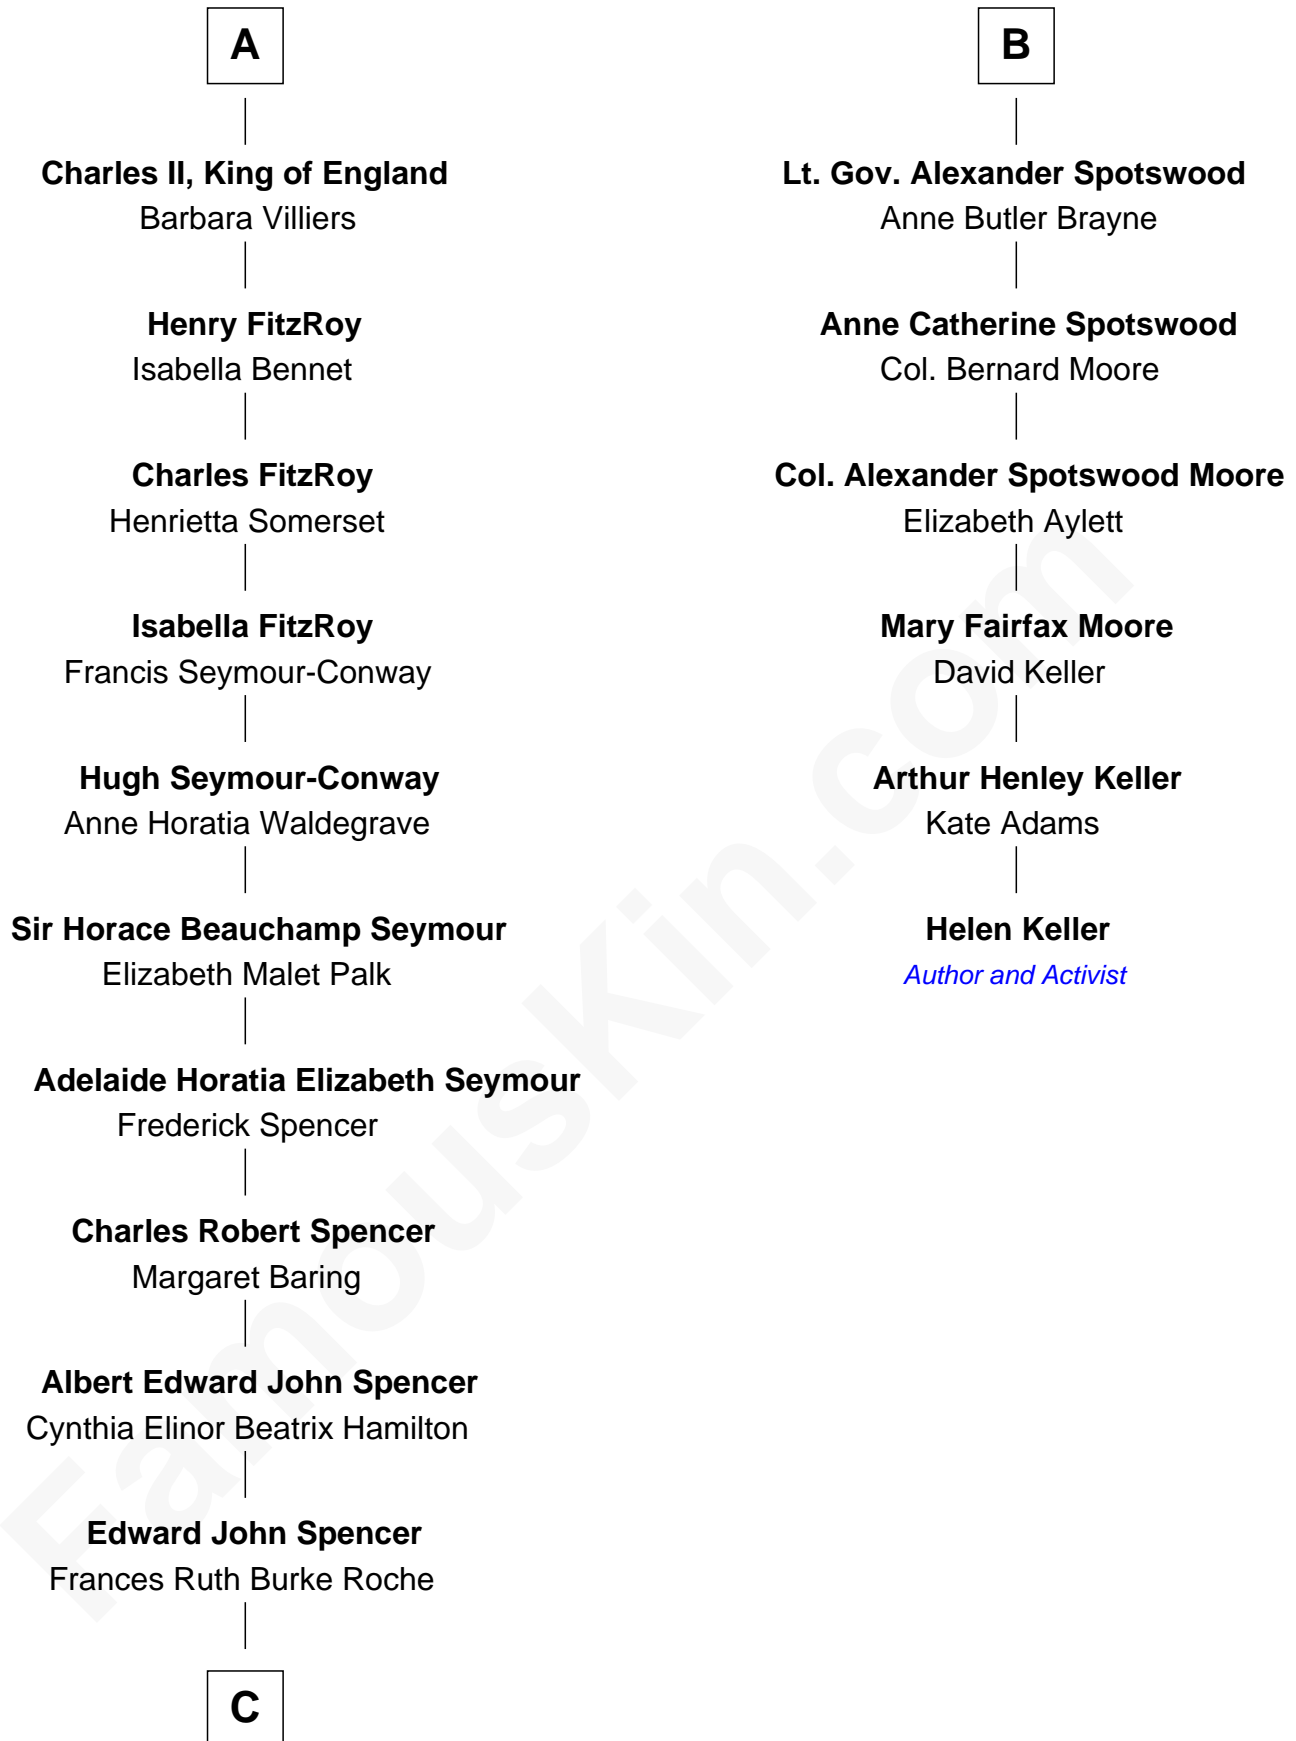

FamousKin.com Relationship Chart of

Prince Harry

Duke of Sussex

12th cousin 6 times removed of

Helen Keller

Author and Activist

C

Princess Diana Frances Spencer
Charles III, King of the United Kingdom

Prince Harry
Duke of Sussex

FamousKin.com