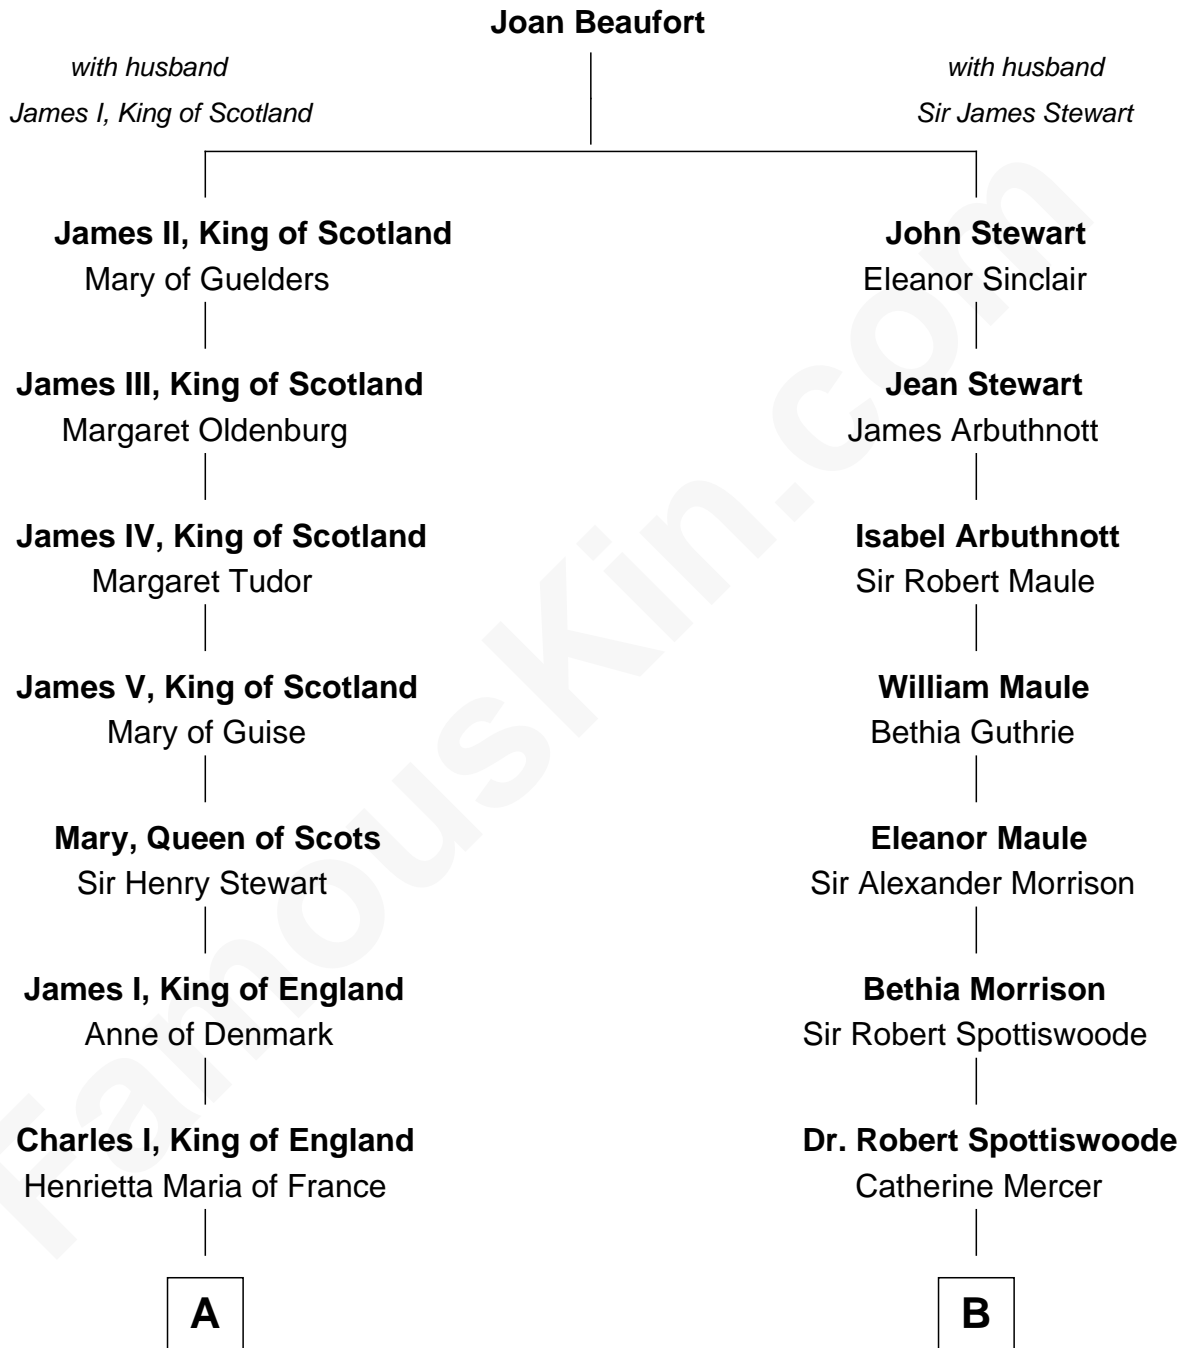

FamousKin.com Relationship Chart of

Prince Harry

Duke of Sussex

12th cousin 6 times removed of

Helen Keller

Author and Activist

C

Princess Diana Frances Spencer
Charles III, King of the United Kingdom

Prince Harry
Duke of Sussex

FamousKin.com