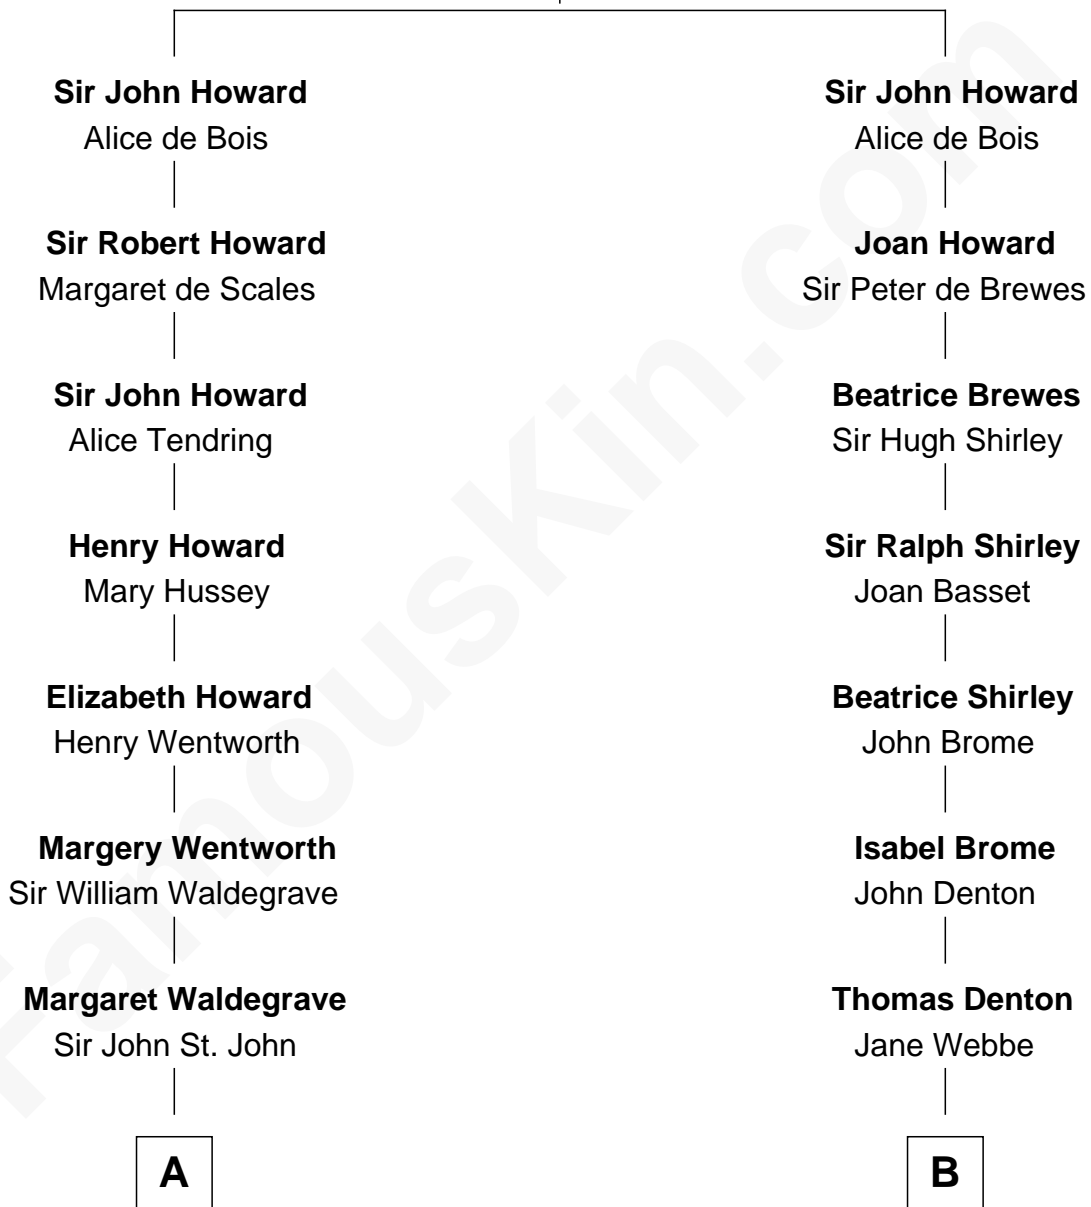

FamousKin.com Relationship Chart of

Prince Harry
Duke of Sussex

19th cousin 2 times removed of

Helen Keller
Author and Activist

Sir John Howard
Joan of Cornwall

C

Charles Robert Spencer

Margaret Baring

Albert Edward John Spencer

Cynthia Elinor Beatrix Hamilton

Edward John Spencer

Frances Ruth Burke Roche

Princess Diana Frances Spencer

Charles III, King of the United Kingdom

Prince Harry

Duke of Sussex

D

Charles Adams

Lucy Helen Everett

Kate Adams

Arthur Henley Keller

Helen Keller

Author and Activist

FamousKin.com