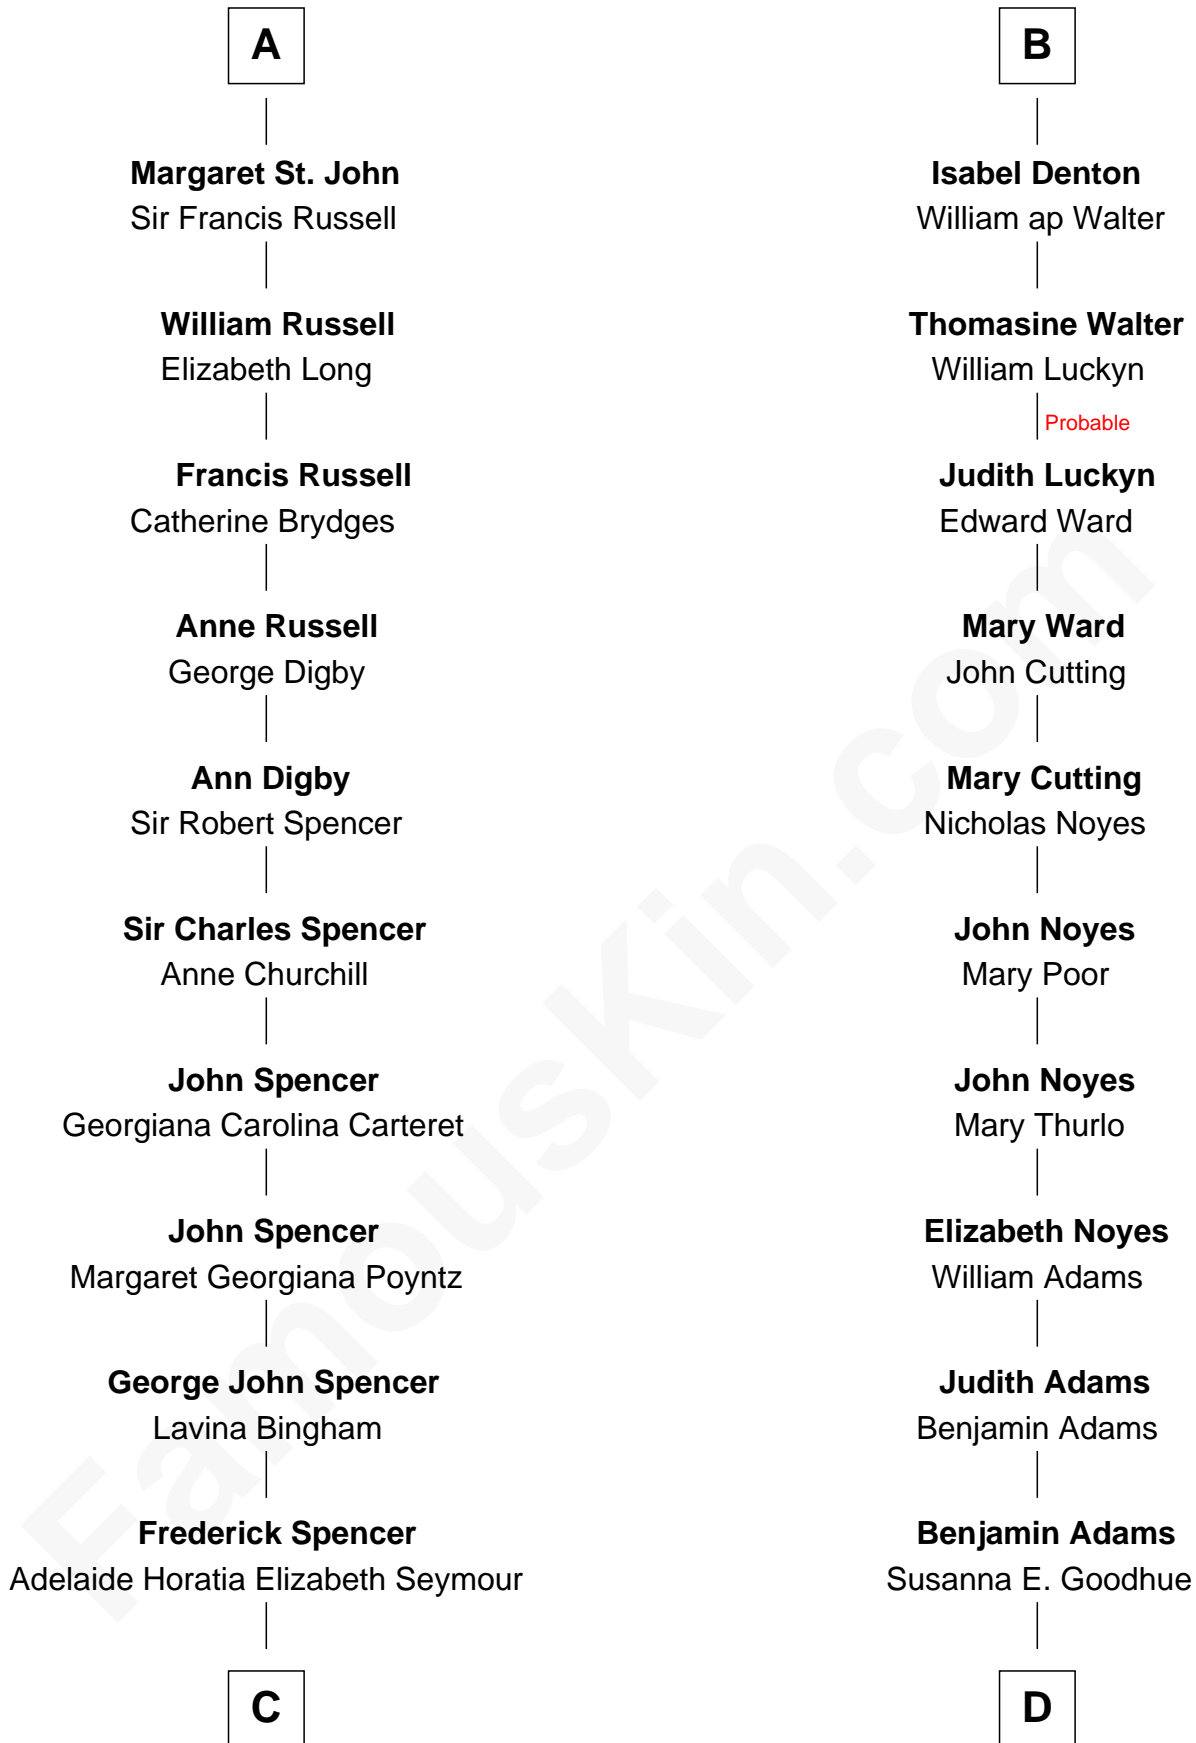

FamousKin.com Relationship Chart of

Prince Harry
Duke of Sussex

19th cousin 2 times removed of

Helen Keller
Author and Activist

Sir John Howard
Joan of Cornwall

C

Charles Robert Spencer

Margaret Baring

Albert Edward John Spencer

Cynthia Elinor Beatrix Hamilton

Edward John Spencer

Frances Ruth Burke Roche

Princess Diana Frances Spencer

Charles III, King of the United Kingdom

Prince Harry

Duke of Sussex