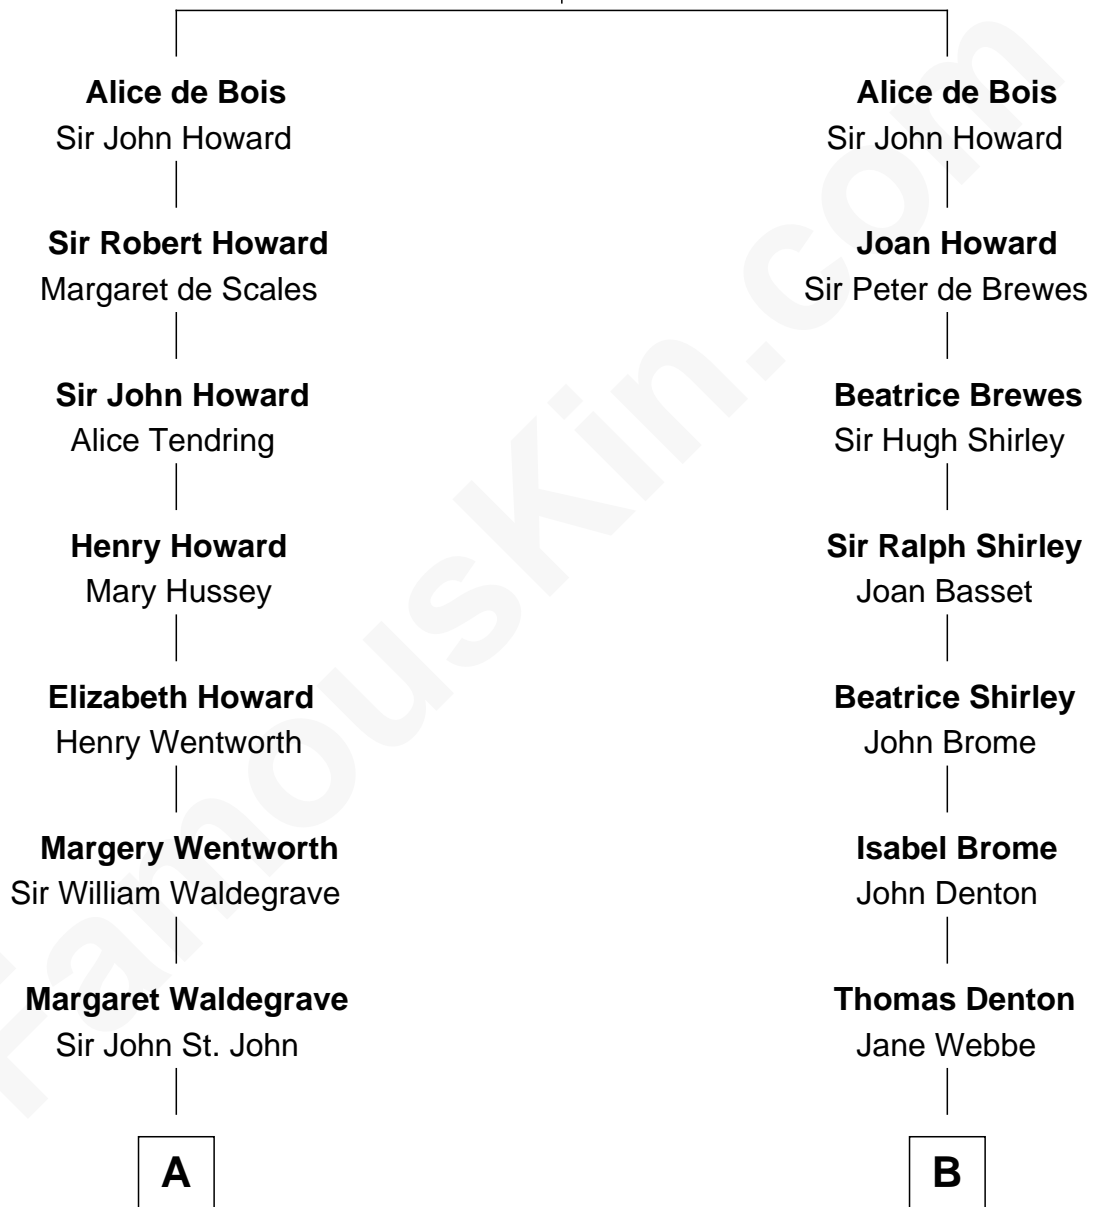

FamousKin.com Relationship Chart of

Prince Harry
Duke of Sussex

19th cousin 2 times removed of

Helen Keller
Author and Activist

Sir Robert de Bois
Christian le Latimer

C

Charles Robert Spencer

Margaret Baring

Albert Edward John Spencer

Cynthia Elinor Beatrix Hamilton

Edward John Spencer

Frances Ruth Burke Roche

Princess Diana Frances Spencer

Charles III, King of the United Kingdom

Prince Harry

Duke of Sussex

D

Charles Adams

Lucy Helen Everett

Kate Adams

Arthur Henley Keller

Helen Keller

Author and Activist

FamousKin.com