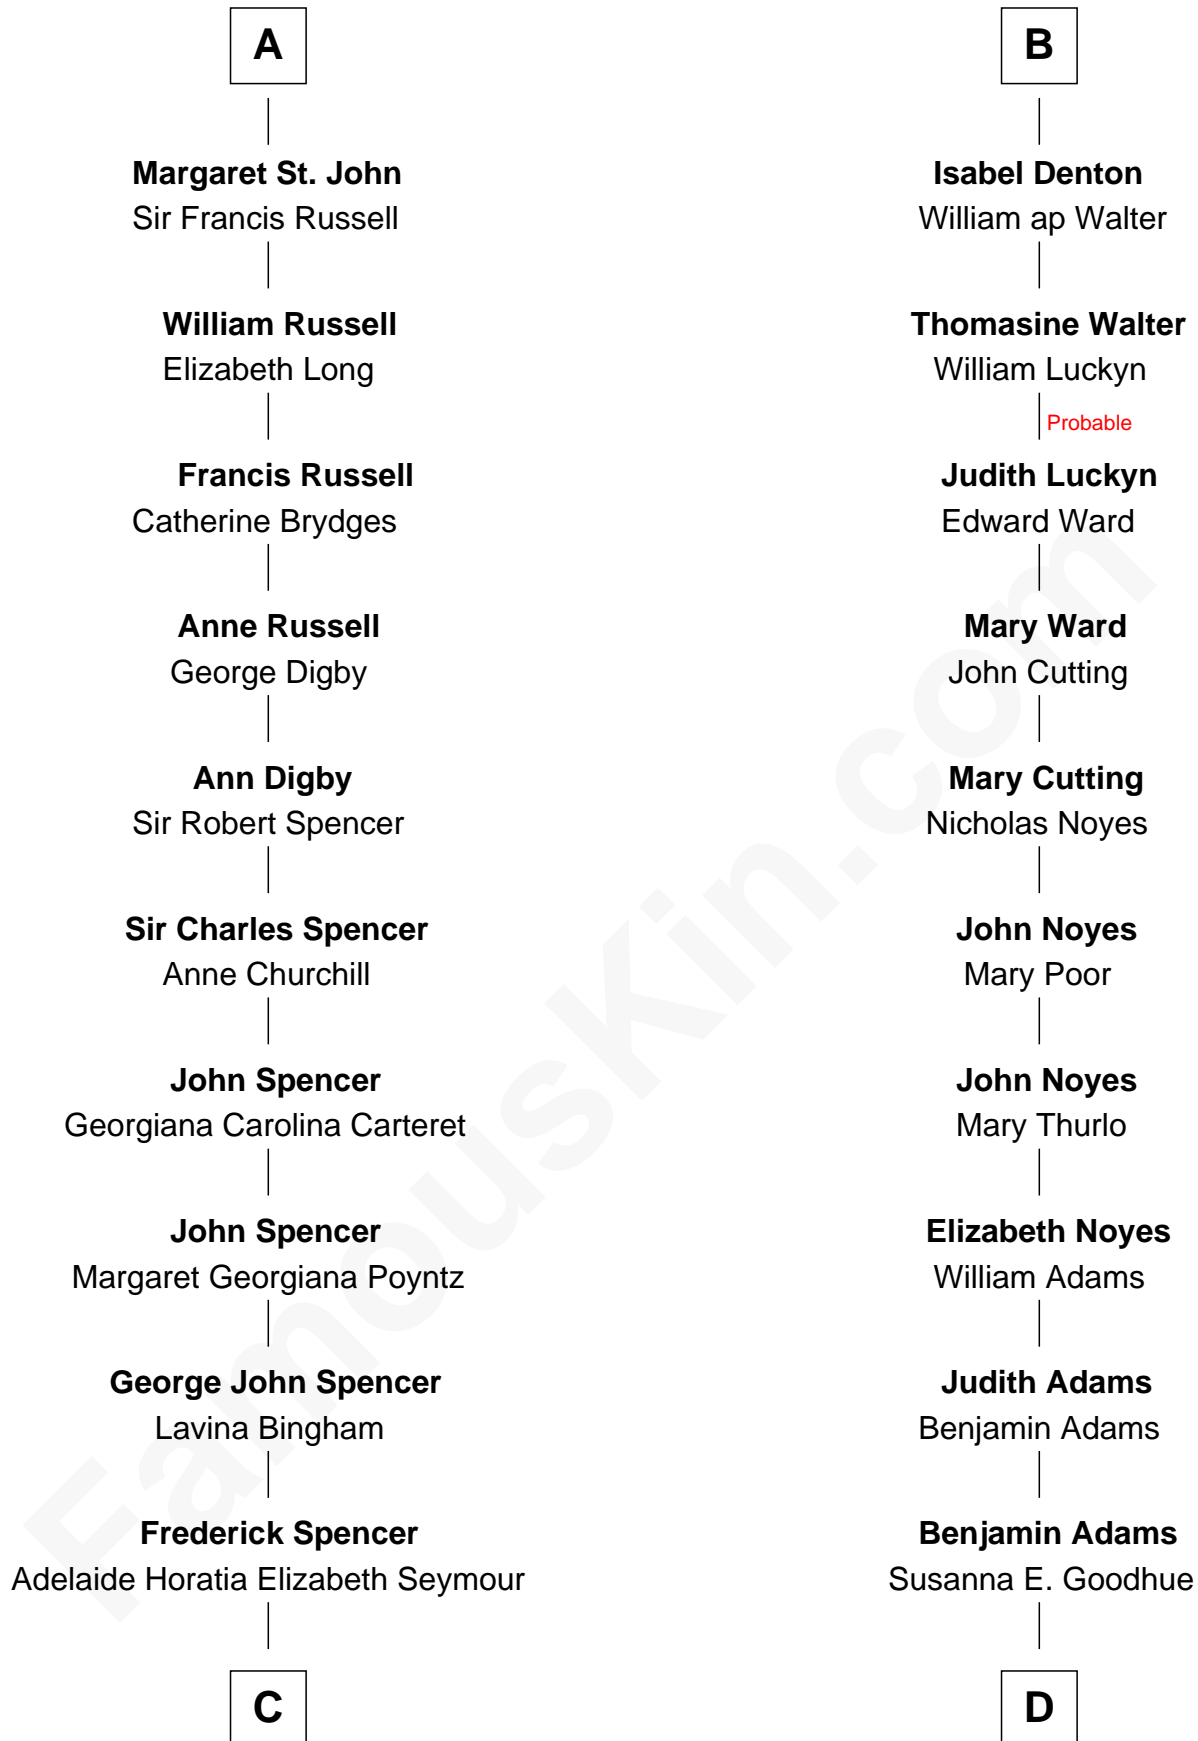

FamousKin.com Relationship Chart of

Prince Harry
Duke of Sussex

19th cousin 2 times removed of

Helen Keller
Author and Activist

Sir Robert de Bois
Christian le Latimer

C

Charles Robert Spencer

Margaret Baring

Albert Edward John Spencer

Cynthia Elinor Beatrix Hamilton

Edward John Spencer

Frances Ruth Burke Roche

Princess Diana Frances Spencer

Charles III, King of the United Kingdom

Prince Harry

Duke of Sussex