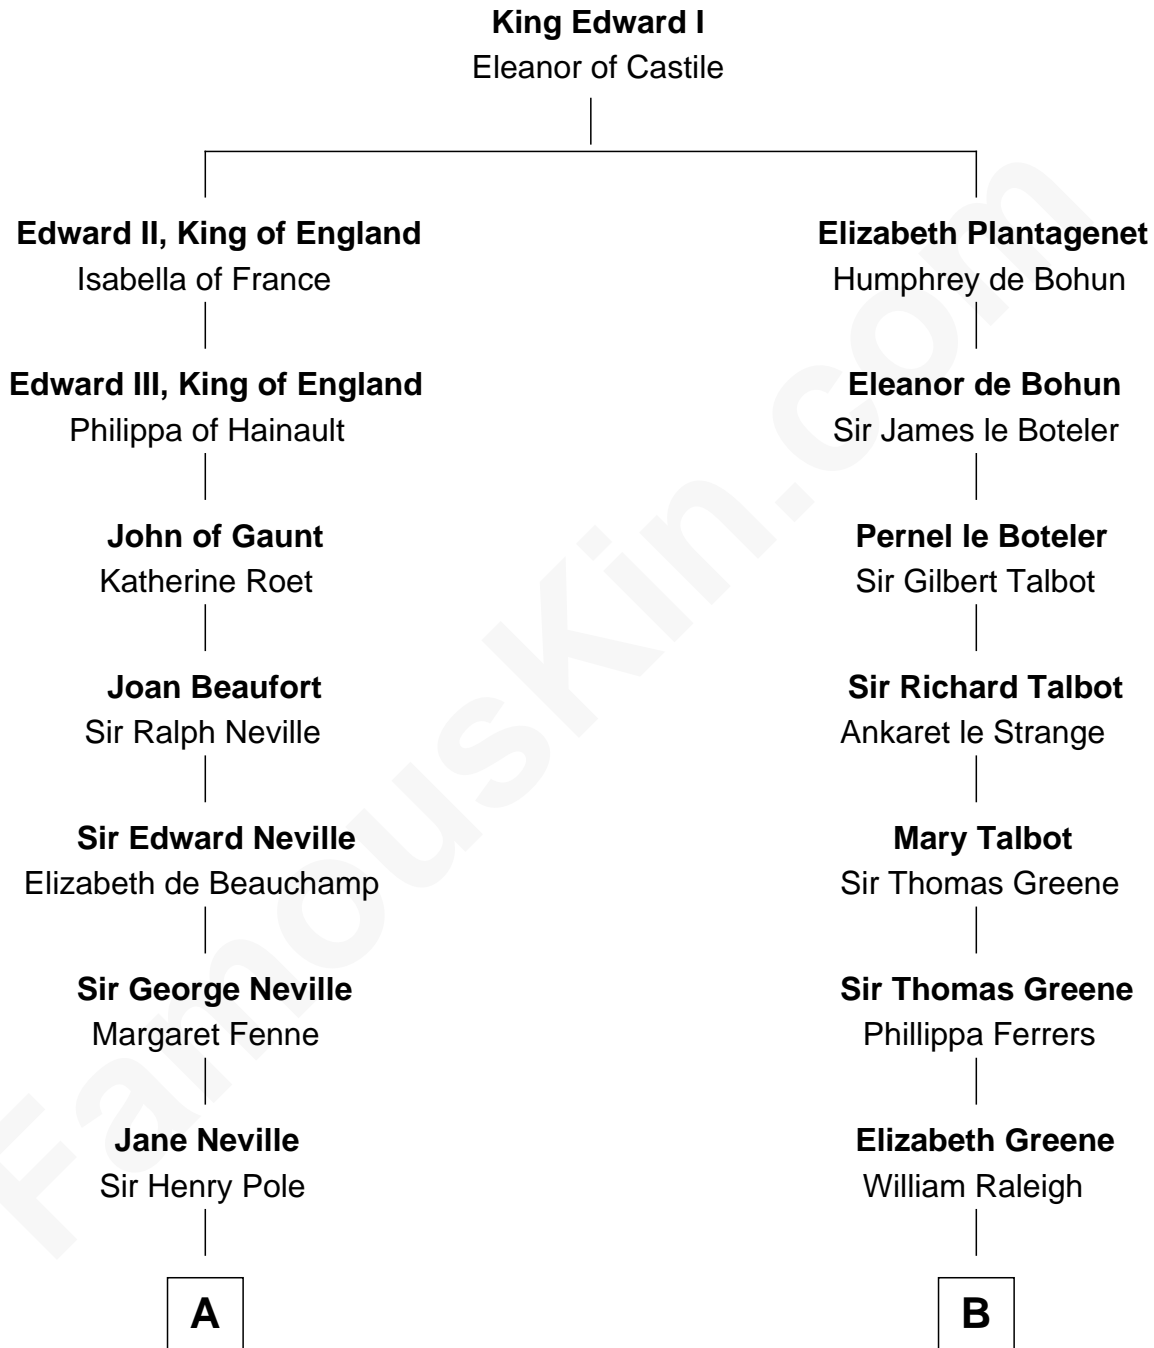

FamousKin.com Relationship Chart of

Prince Harry
Duke of Sussex

19th cousin 2 times removed of

Melvil Dewey

Inventor of the Dewey Decimal System

C

Charles Robert Spencer

Margaret Baring

Albert Edward John Spencer

Cynthia Elinor Beatrix Hamilton

Edward John Spencer

Frances Ruth Burke Roche

Princess Diana Frances Spencer

Charles III, King of the United Kingdom

Prince Harry

Duke of Sussex