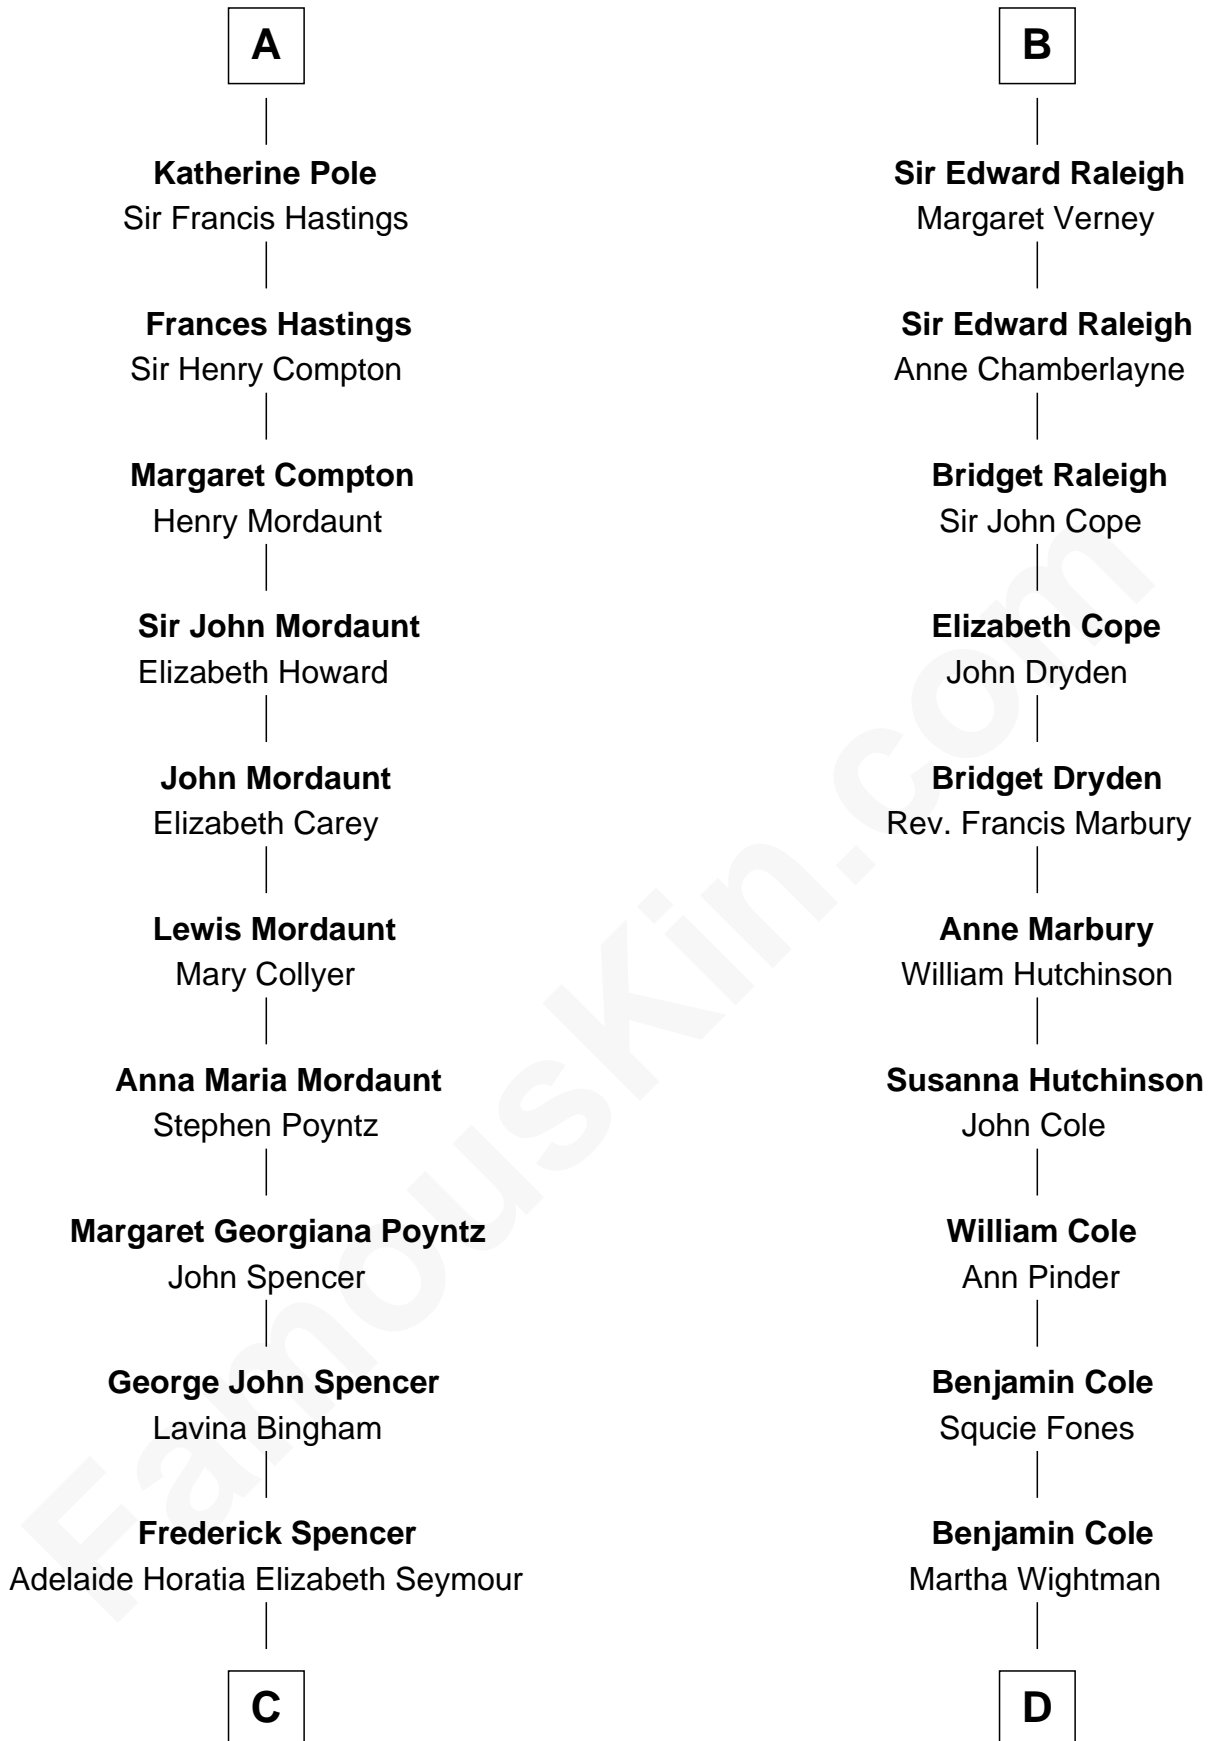

FamousKin.com Relationship Chart of

Prince Harry
Duke of Sussex

19th cousin 2 times removed of

Melvil Dewey

Inventor of the Dewey Decimal System

C

Charles Robert Spencer

Margaret Baring

Albert Edward John Spencer

Cynthia Elinor Beatrix Hamilton

Edward John Spencer

Frances Ruth Burke Roche

Princess Diana Frances Spencer

Charles III, King of the United Kingdom

Prince Harry

Duke of Sussex