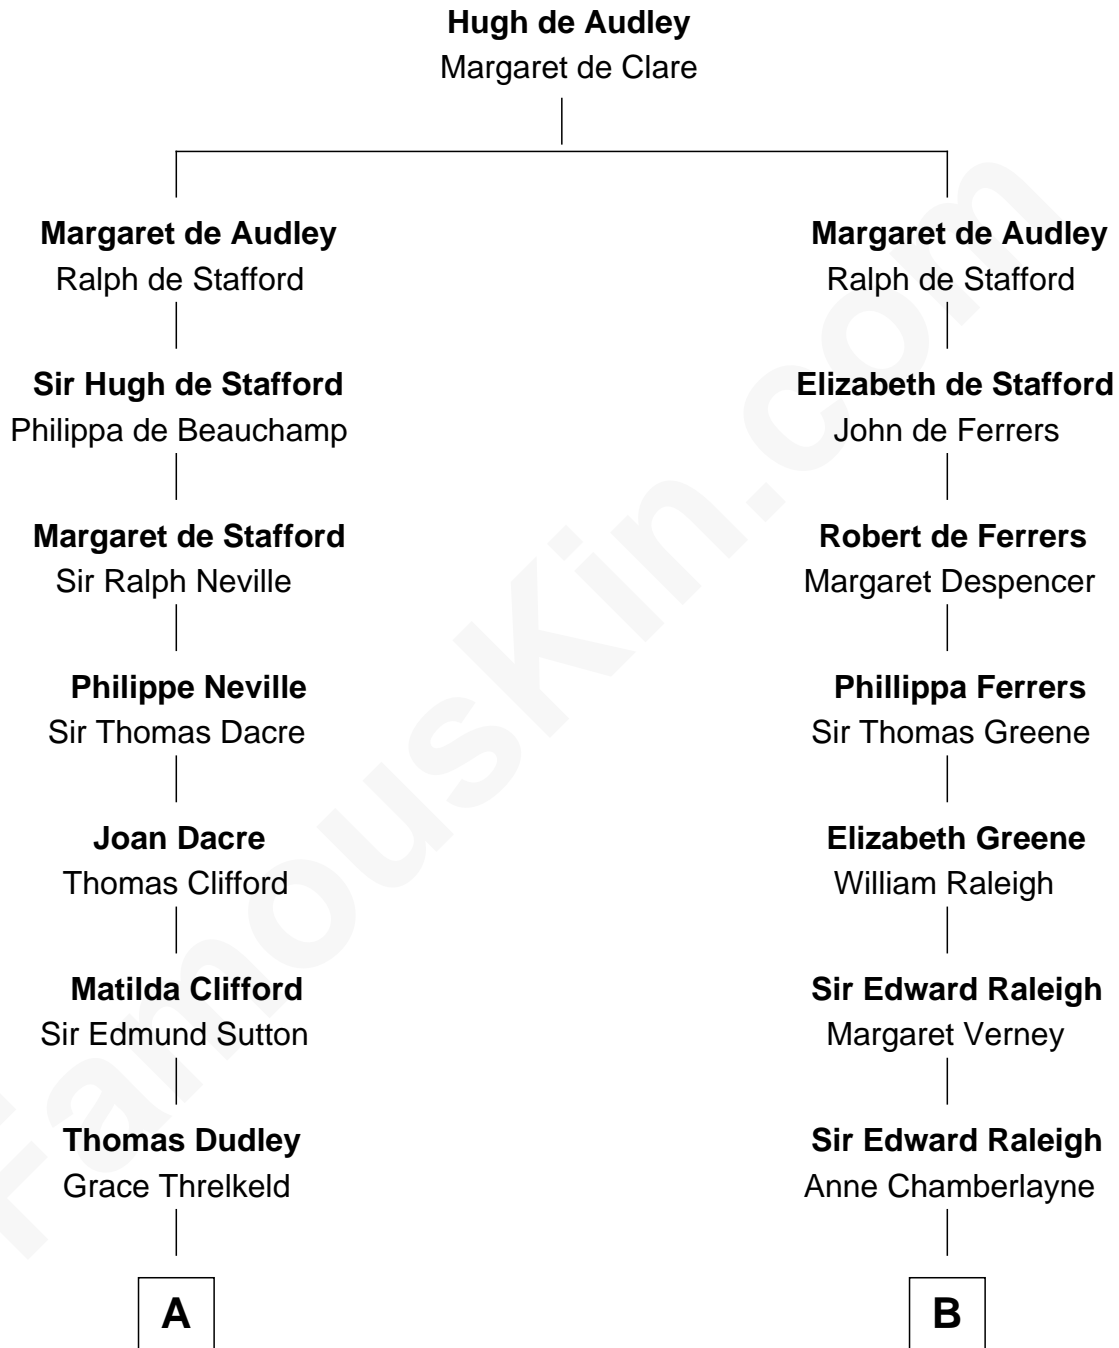

FamousKin.com Relationship Chart of

Prince Harry

Duke of Sussex

17th cousin 3 times removed of

Melvil Dewey

Inventor of the Dewey Decimal System

C

—
Albert Edward John Spencer

Cynthia Elinor Beatrix Hamilton

—
Edward John Spencer

Frances Ruth Burke Roche

—
Princess Diana Frances Spencer

Charles III, King of the United Kingdom

—
Prince Harry

Duke of Sussex

FamousKin.com