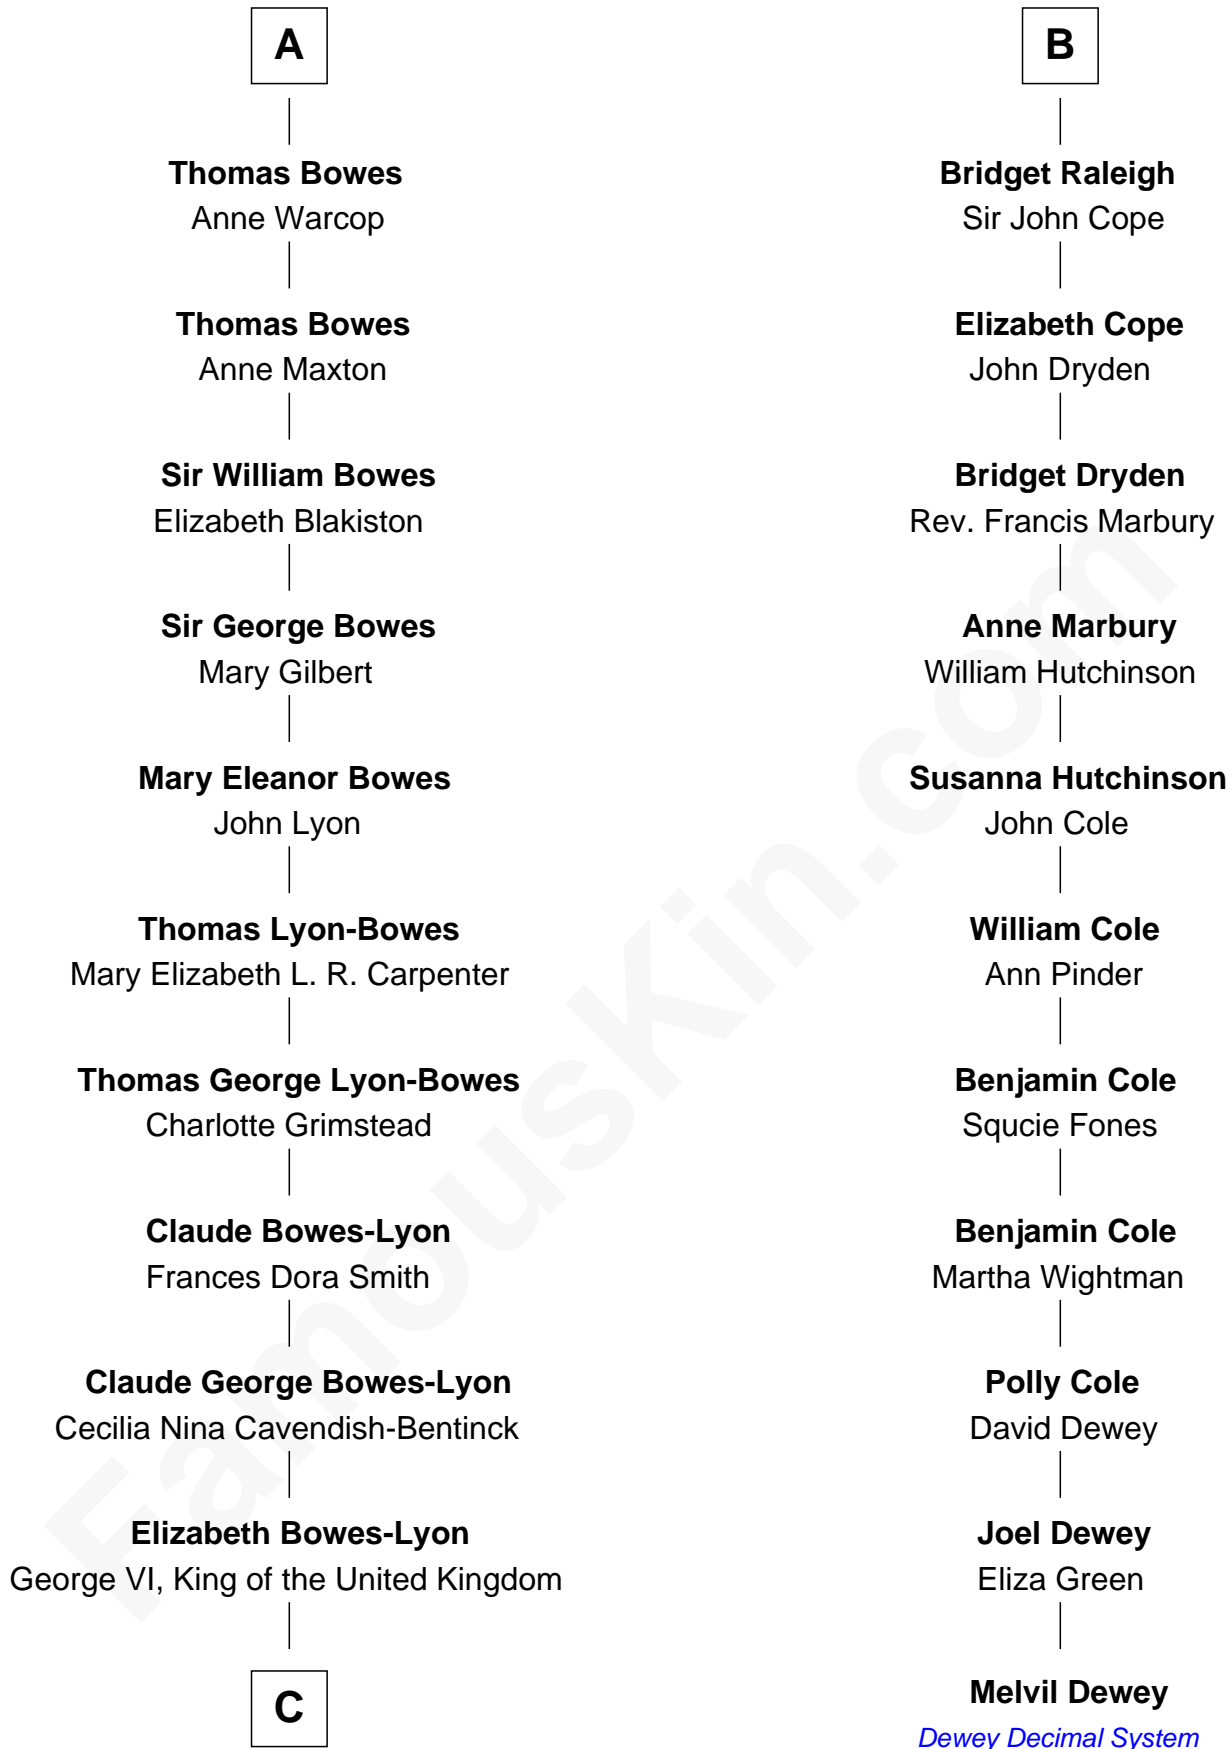

# FamousKin.com Relationship Chart of

**Prince Harry**  
*Duke of Sussex*

17th cousin 2 times removed of

**Melvil Dewey**

*Inventor of the Dewey Decimal System*

**Edmund Fitzalan**  
Alice de Warenne

**Aline Fitzalan**  
Sir Roger le Strange

**Lucy le Strange**  
Sir William Willoughby

**Margery Willoughby**  
Sir William FitzHugh

**Maud FitzHugh**  
Sir William Bowes

**Sir Ralph Bowes**  
Margery Conyers

**Richard Bowes**  
Elizabeth Aske

**Sir George Bowes**  
Jane Talbot

**A**

**Mary Fitzalan**  
John le Strange

**Ankaret le Strange**  
Sir Richard Talbot

**Mary Talbot**  
Sir Thomas Greene

**Sir Thomas Greene**  
Phillippa Ferrers

**Elizabeth Greene**  
William Raleigh

**Sir Edward Raleigh**  
Margaret Verney

**Sir Edward Raleigh**  
Anne Chamberlayne

**B**

**C**

**Elizabeth II, Queen of the United Kingdom**

Prince Philip of Edinburgh

**Charles III, King of the United Kingdom**

Princess Diana Frances Spencer

**Prince Harry**