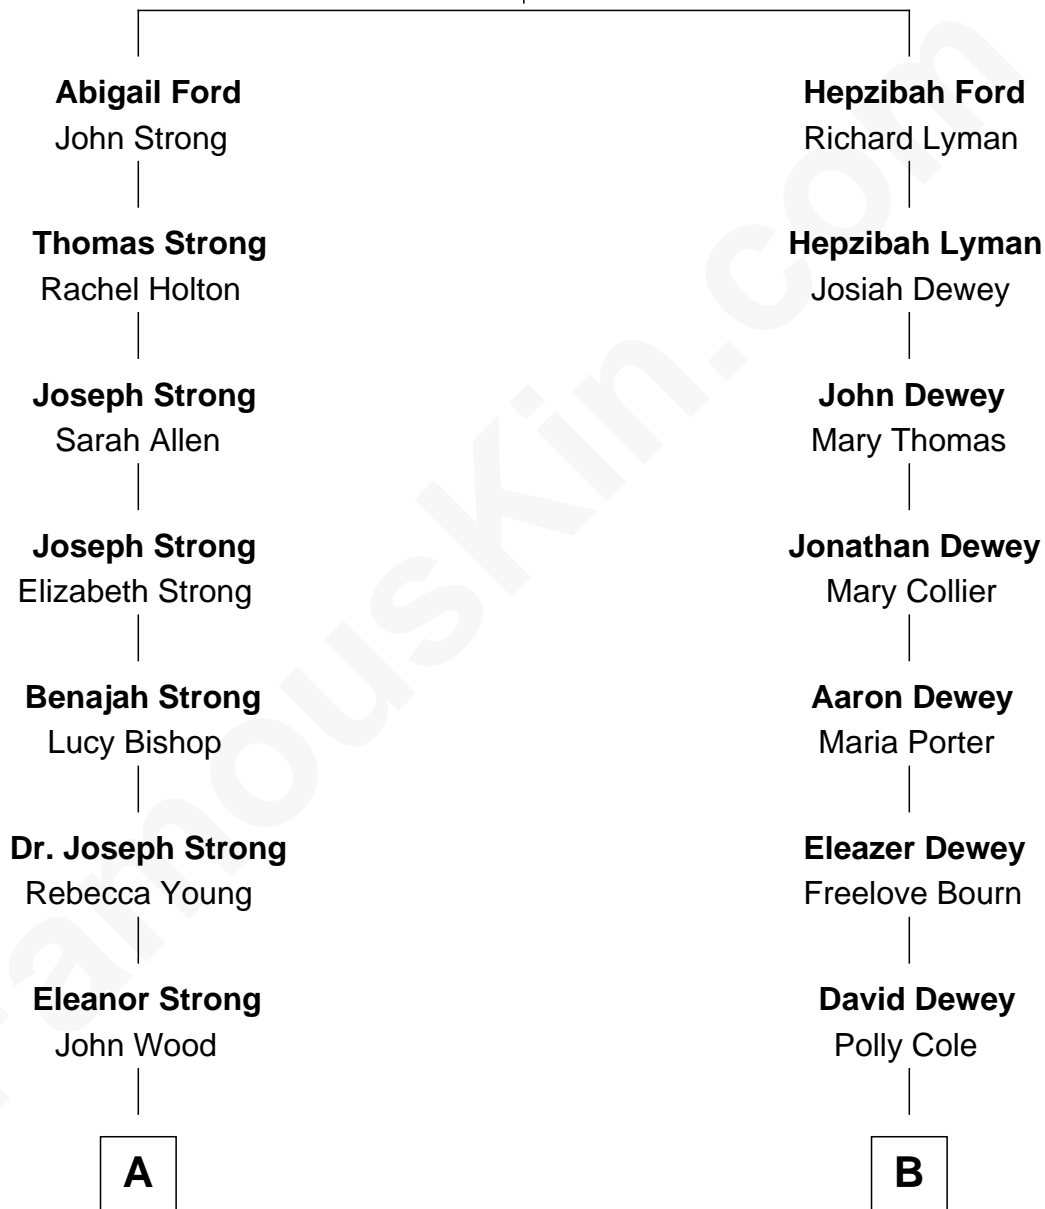

# FamousKin.com Relationship Chart of

**Prince Harry**

*Duke of Sussex*

8th cousin 4 times removed of

**Melvil Dewey**

*Inventor of the Dewey Decimal System*

**Thomas Ford**  
Elizabeth Charde

**A**

**Ellen Wood**  
Franklin H. Work

**Frances Eleanor Work**  
James Boothby Burke Roche

**Edmund Maurice Burke Roche**  
Ruth Sylvia Gill

**Frances Ruth Burke Roche**  
Edward John Spencer

**Princess Diana Frances Spencer**  
Charles III, King of the United Kingdom

**Prince Harry**  
*Duke of Sussex*

**B**

**Joel Dewey**  
Eliza Green

**Melvil Dewey**  
*Dewey Decimal System*

FamousKin.com