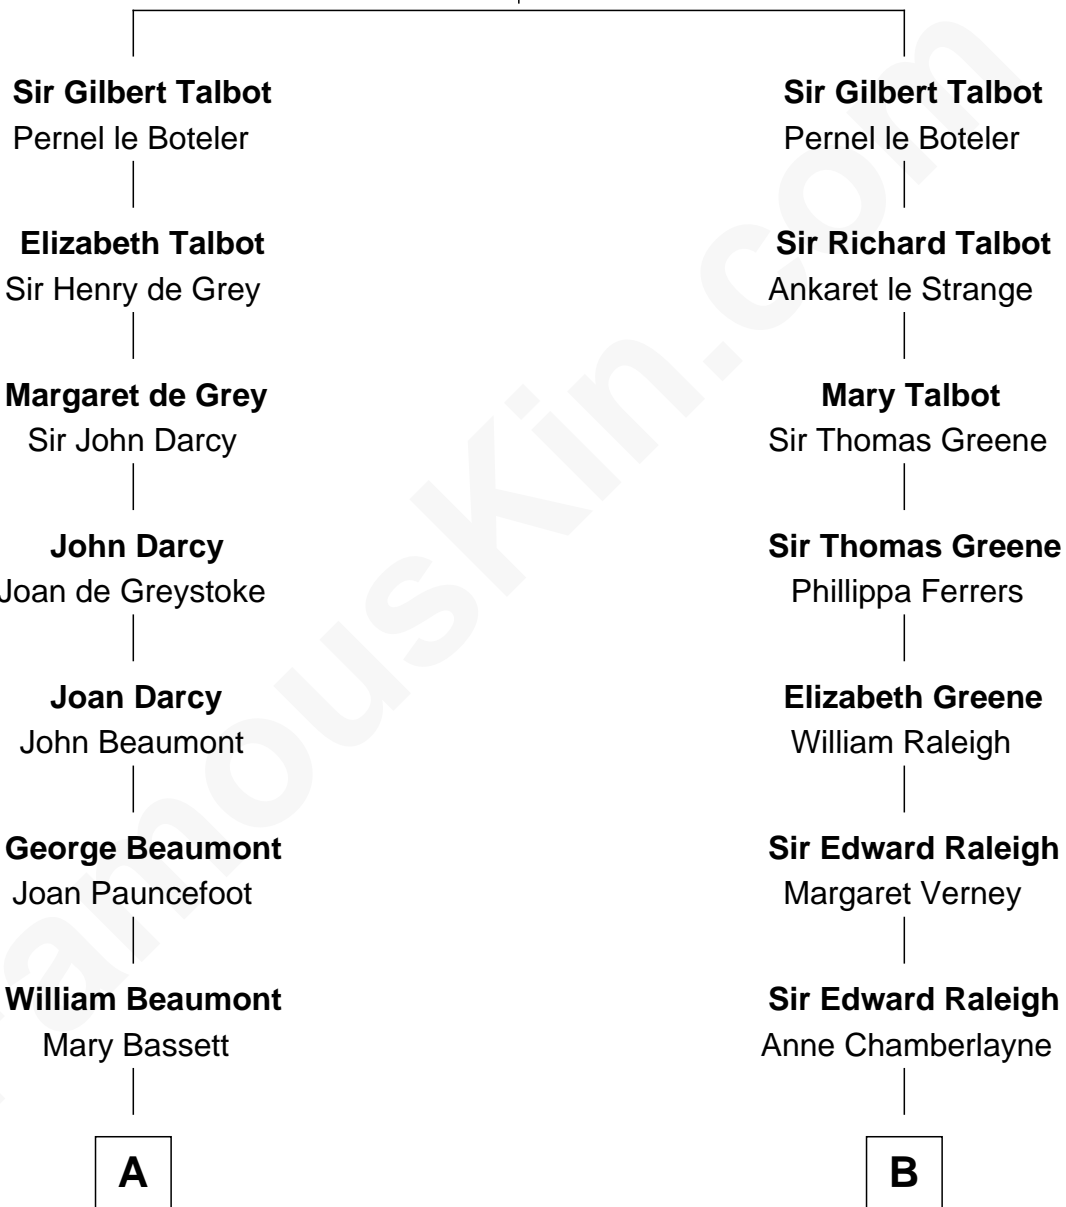

# FamousKin.com Relationship Chart of

**Prince Harry**  
*Duke of Sussex*

17th cousin 4 times removed of

**Melvil Dewey**

*Inventor of the Dewey Decimal System*

**Richard Talbot**  
Elizabeth Comyn

**C**

**Rosalind Cecilia Caroline Bingham**

James Albert Edward Hamilton

**Cynthia Elinor Beatrix Hamilton**

Albert Edward John Spencer

**Edward John Spencer**

Frances Ruth Burke Roche

**Princess Diana Frances Spencer**

Charles III, King of the United Kingdom

**Prince Harry**

*Duke of Sussex*

FamousKin.com