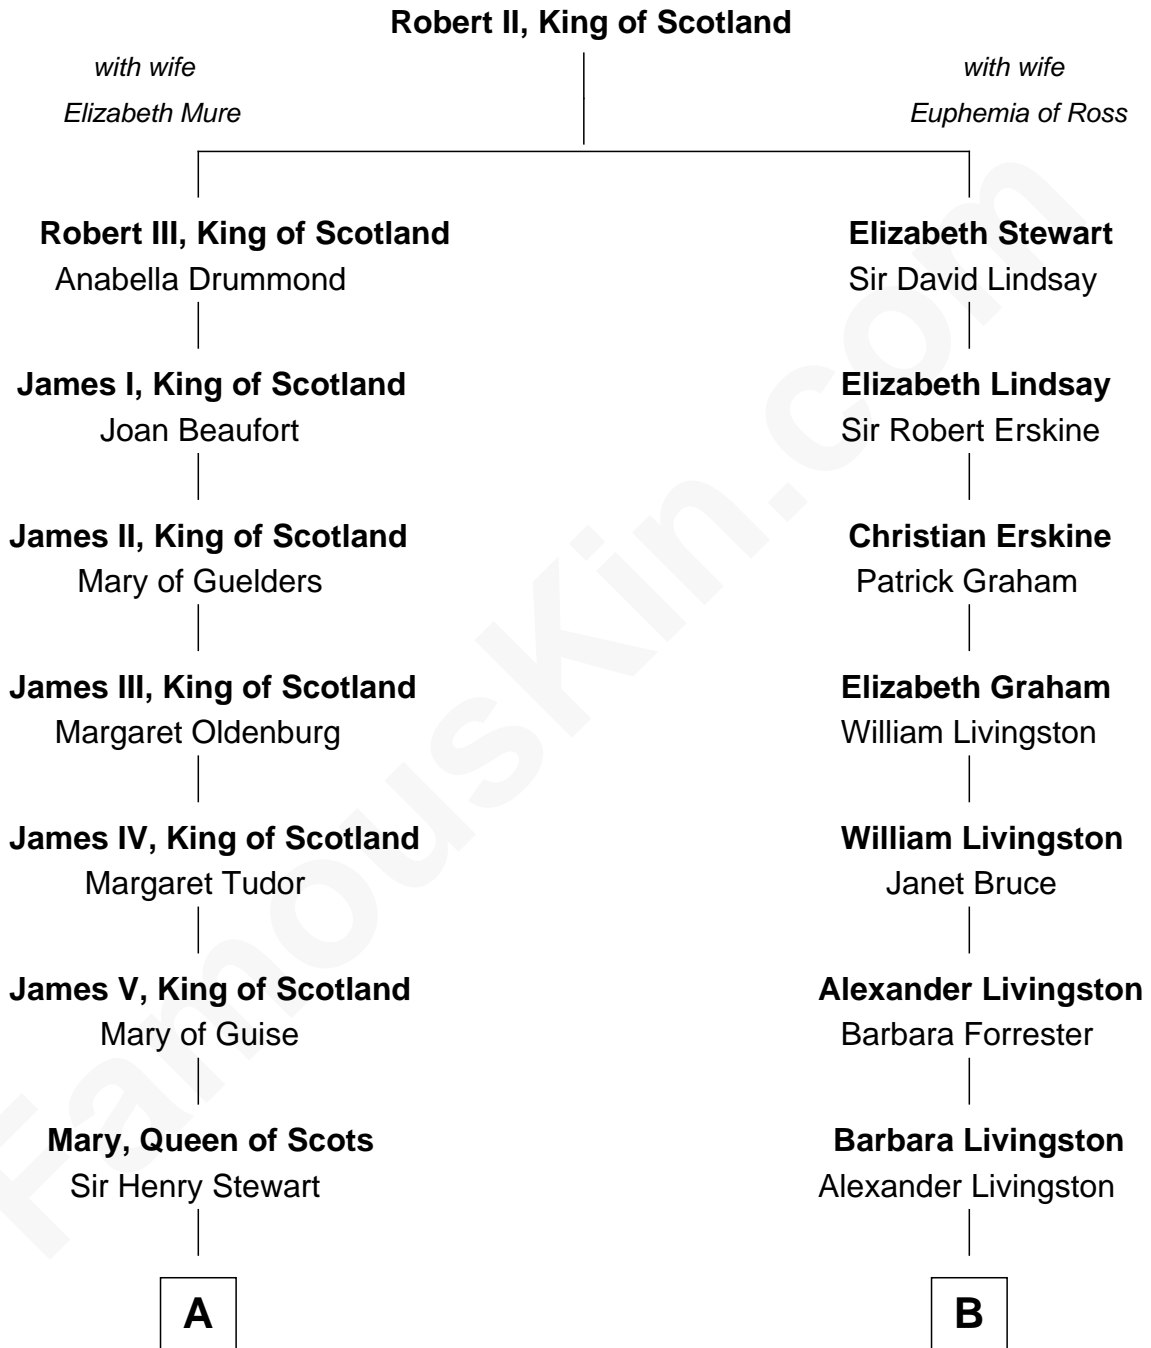

FamousKin.com Relationship Chart of

Prince Harry
Duke of Sussex

11th cousin 9 times removed of

Philip Livingston

Signer of the Declaration of Independence

C

—
Albert Edward John Spencer

Cynthia Elinor Beatrix Hamilton

—
Edward John Spencer

Frances Ruth Burke Roche

—
Princess Diana Frances Spencer

Charles III, King of the United Kingdom

—
Prince Harry

Duke of Sussex

FamousKin.com