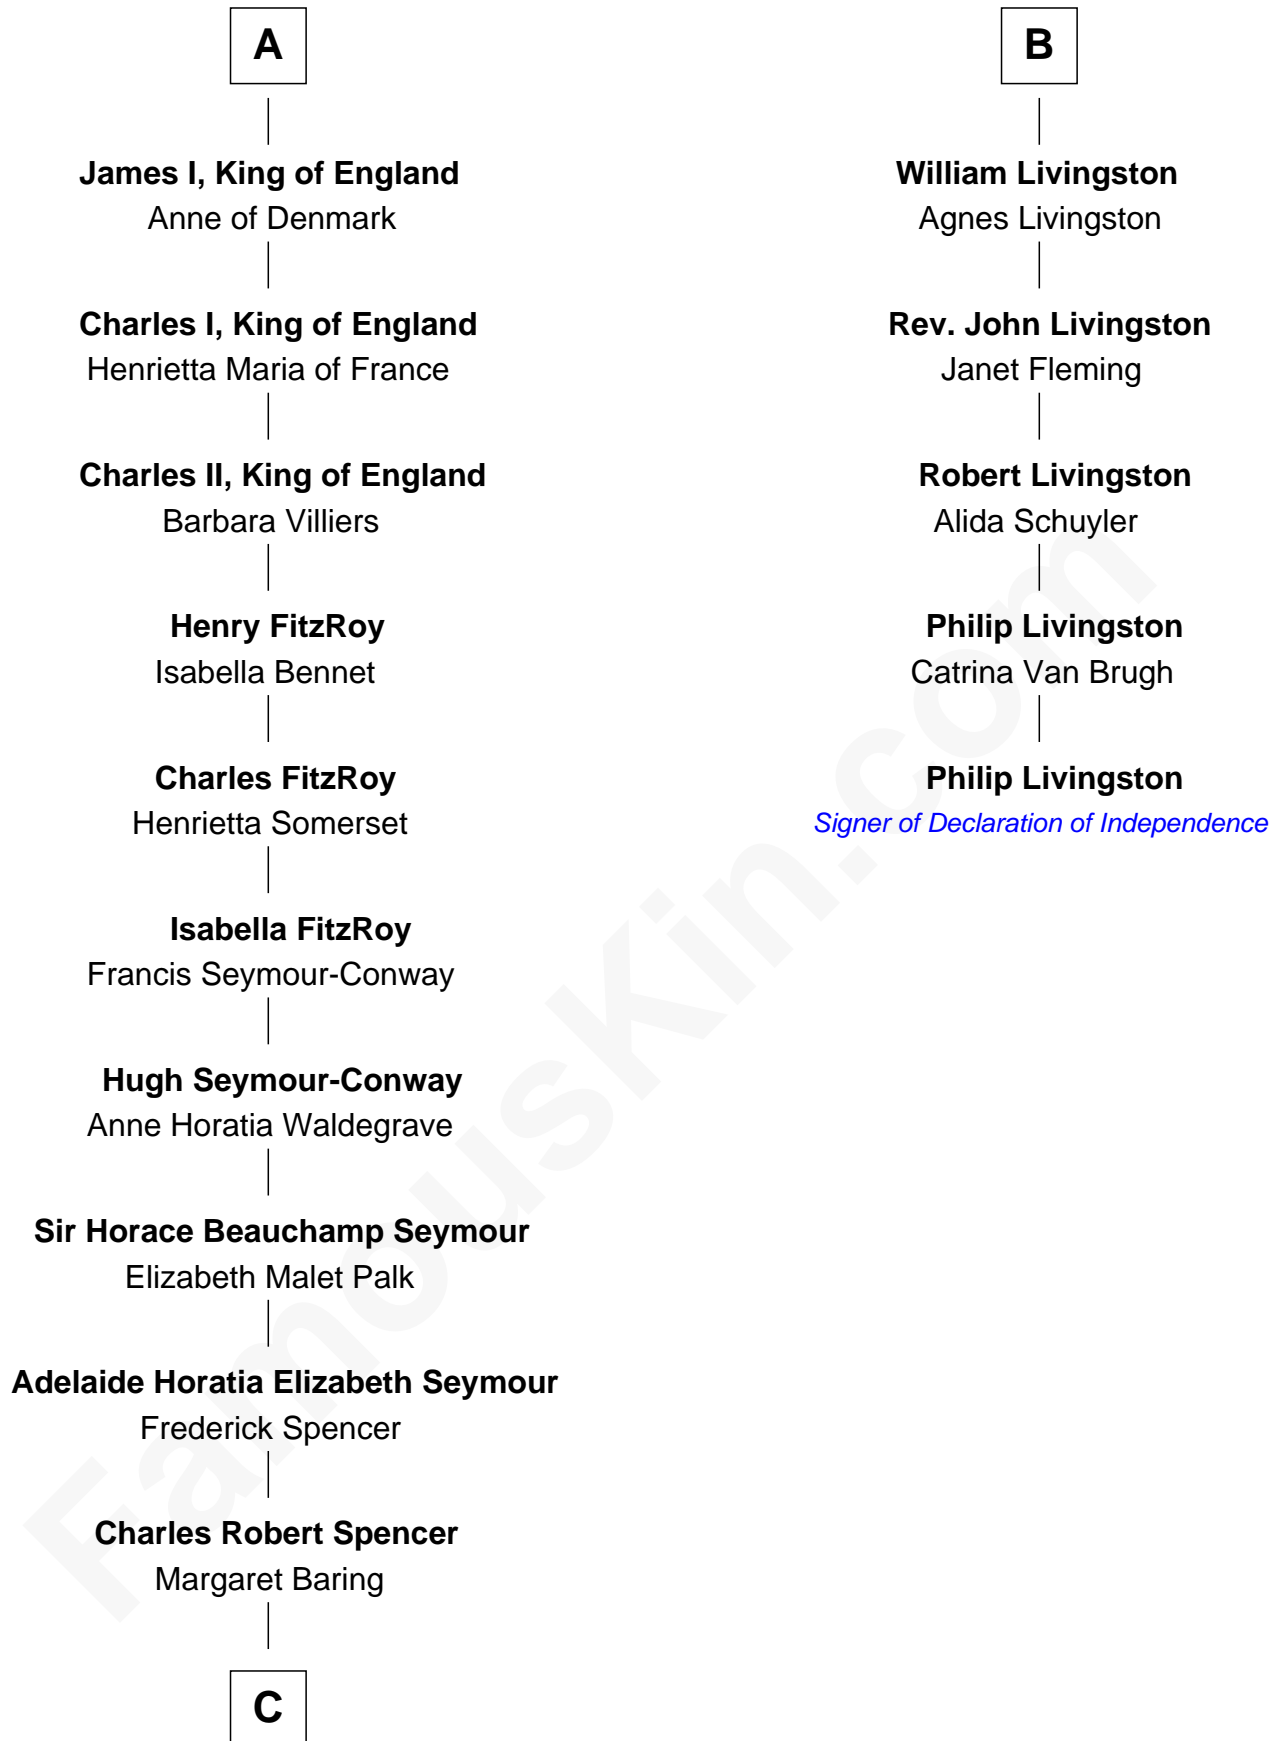

FamousKin.com Relationship Chart of

Prince Harry
Duke of Sussex

11th cousin 9 times removed of

Philip Livingston

Signer of the Declaration of Independence

C

—
Albert Edward John Spencer

Cynthia Elinor Beatrix Hamilton

—
Edward John Spencer

Frances Ruth Burke Roche

—
Princess Diana Frances Spencer

Charles III, King of the United Kingdom

—
Prince Harry

Duke of Sussex

FamousKin.com