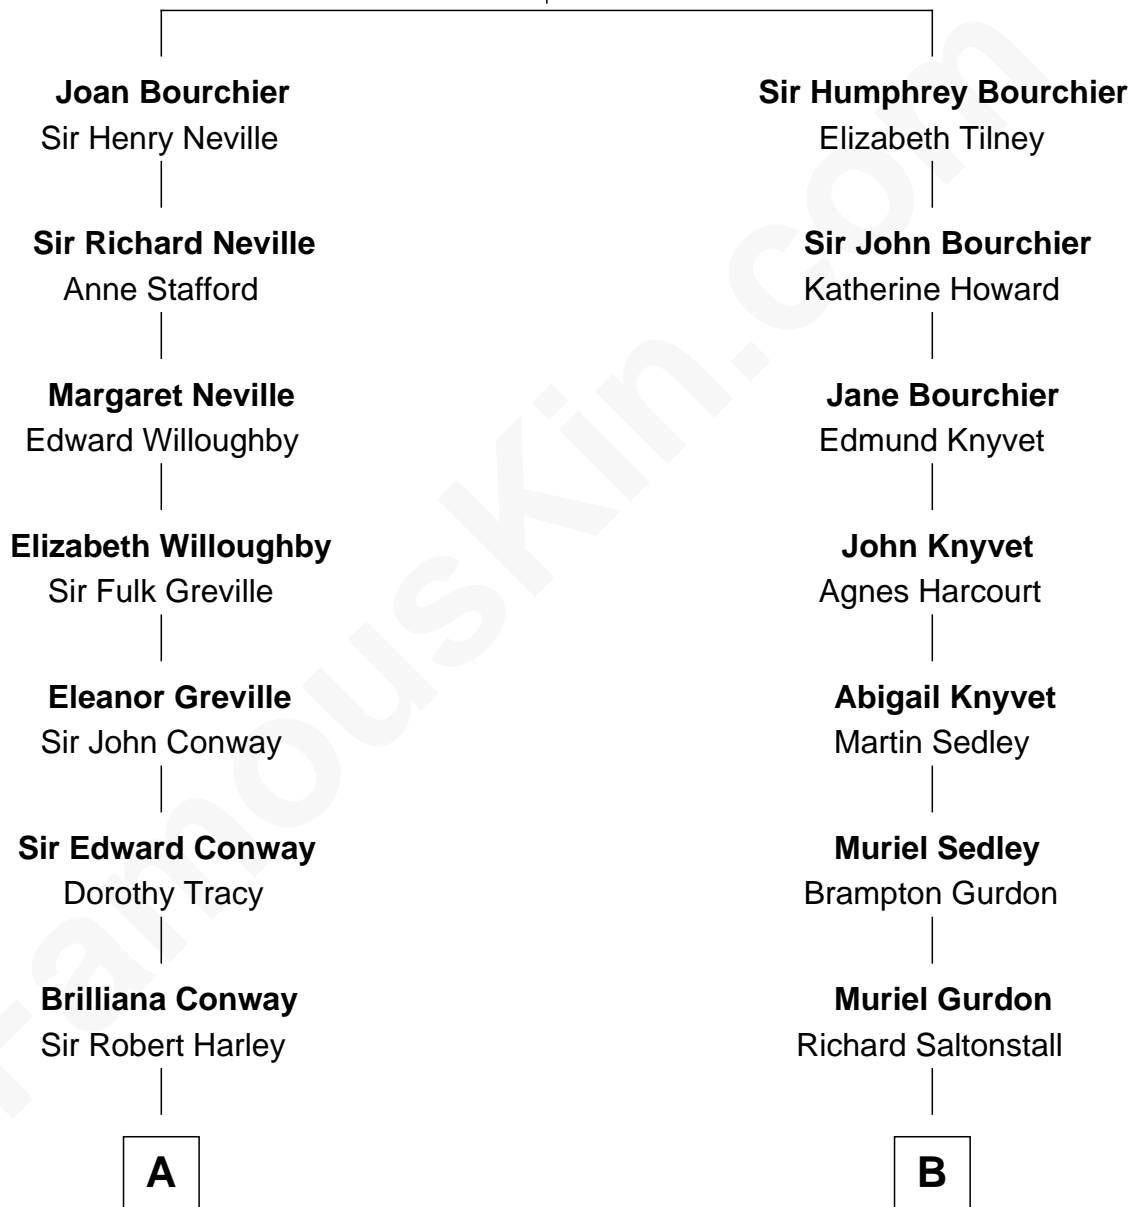

# FamousKin.com Relationship Chart of

**Prince Harry**

*Duke of Sussex*

14th cousin 4 times removed of

**Leverett Saltonstall**

*55th Governor of Massachusetts*

**Sir John Bouchier**

Margaret Berners

**A**

**Sir Edward Harley**

Abigail Stephens

**Robert Harley**

Elizabeth Foley

**Edward Harley**

Henrietta Cavendish Holles

**Margaret Cavendish Harley**