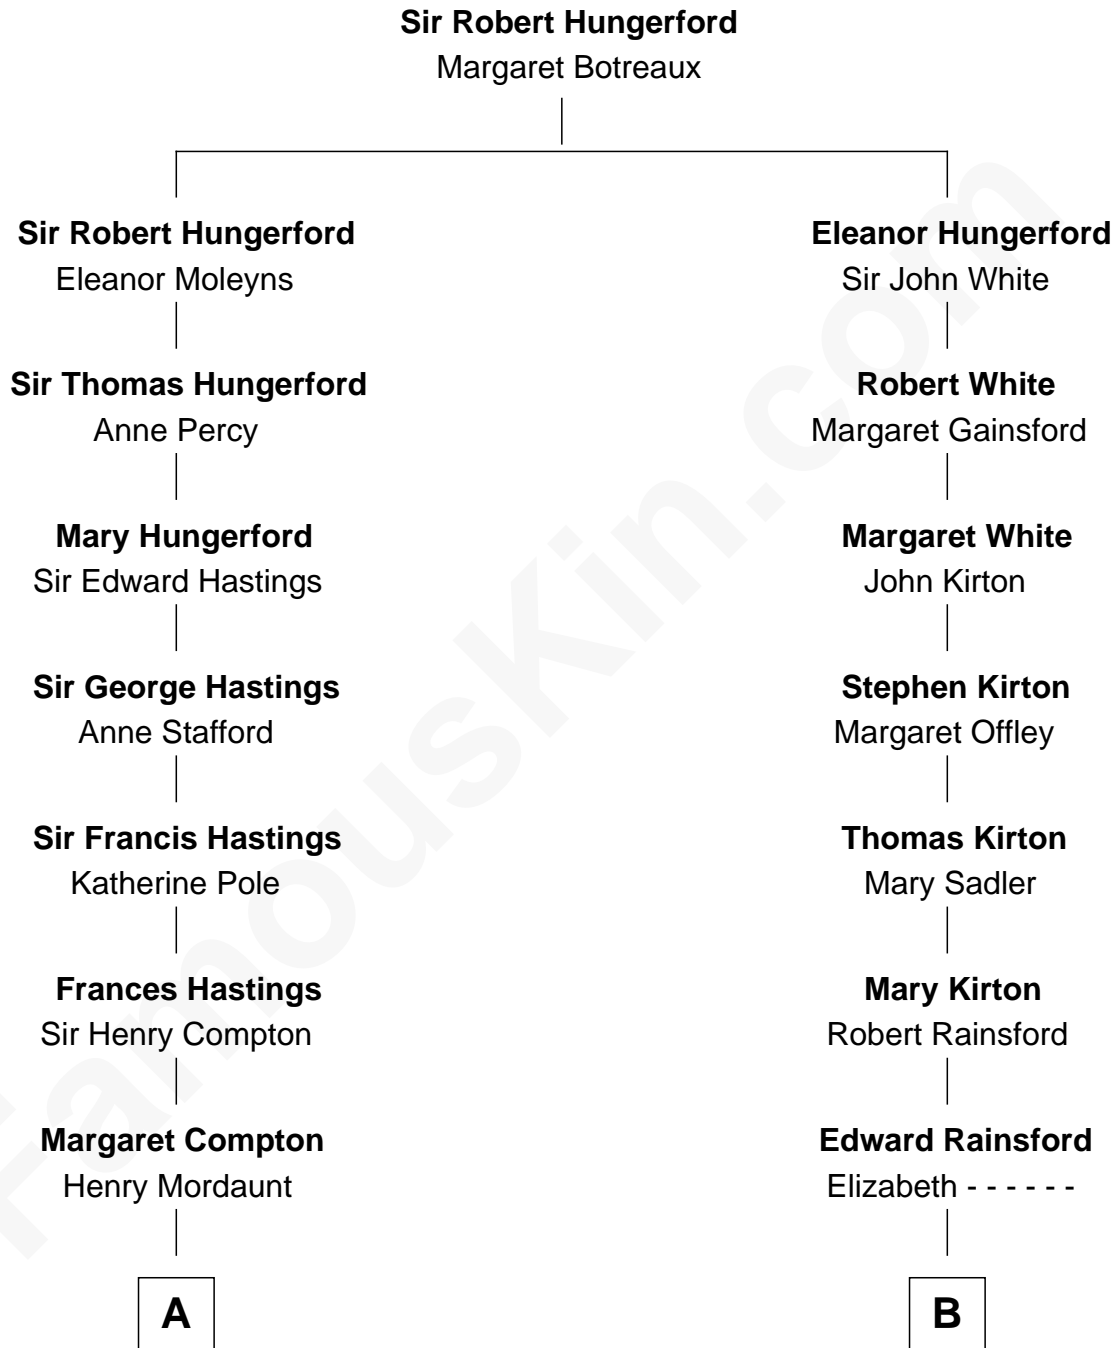

FamousKin.com
Relationship Chart of
Prince Harry
Duke of Sussex

16th cousin 2 times removed of
Leverett Saltonstall
55th Governor of Massachusetts

C

Princess Diana Frances Spencer
Charles III, King of the United Kingdom

Prince Harry
Duke of Sussex

FamousKin.com