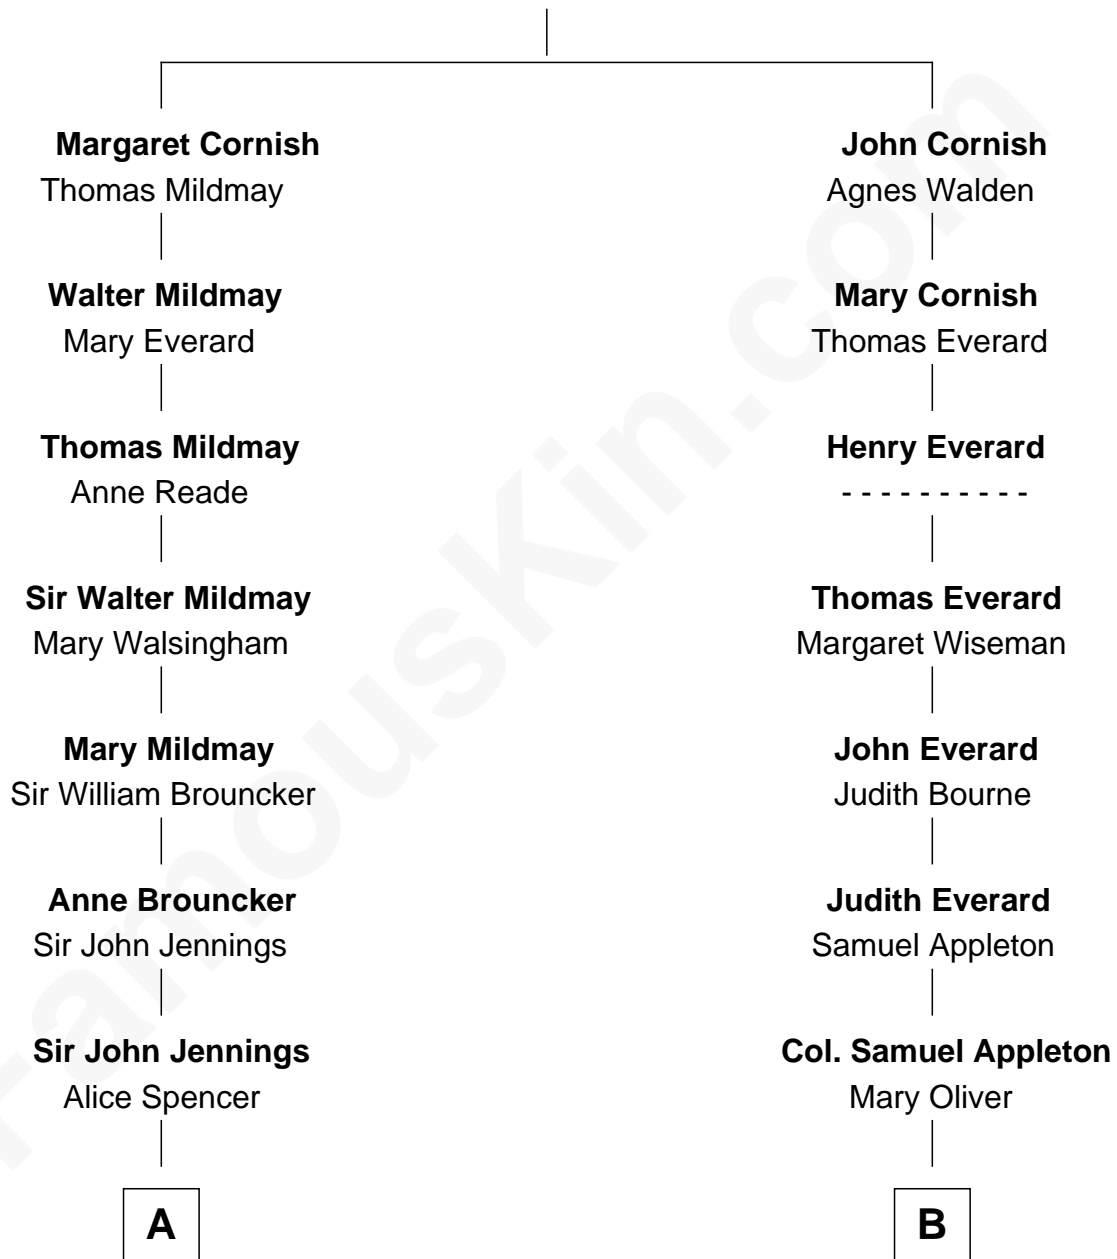

# FamousKin.com Relationship Chart of

**Prince Harry**  
*Duke of Sussex*

14th cousin 4 times removed of

**Leverett Saltonstall**  
*55th Governor of Massachusetts*

**John Cornish**

**C**

**Princess Diana Frances Spencer**  
Charles III, King of the United Kingdom

**Prince Harry**  
*Duke of Sussex*

FamousKin.com