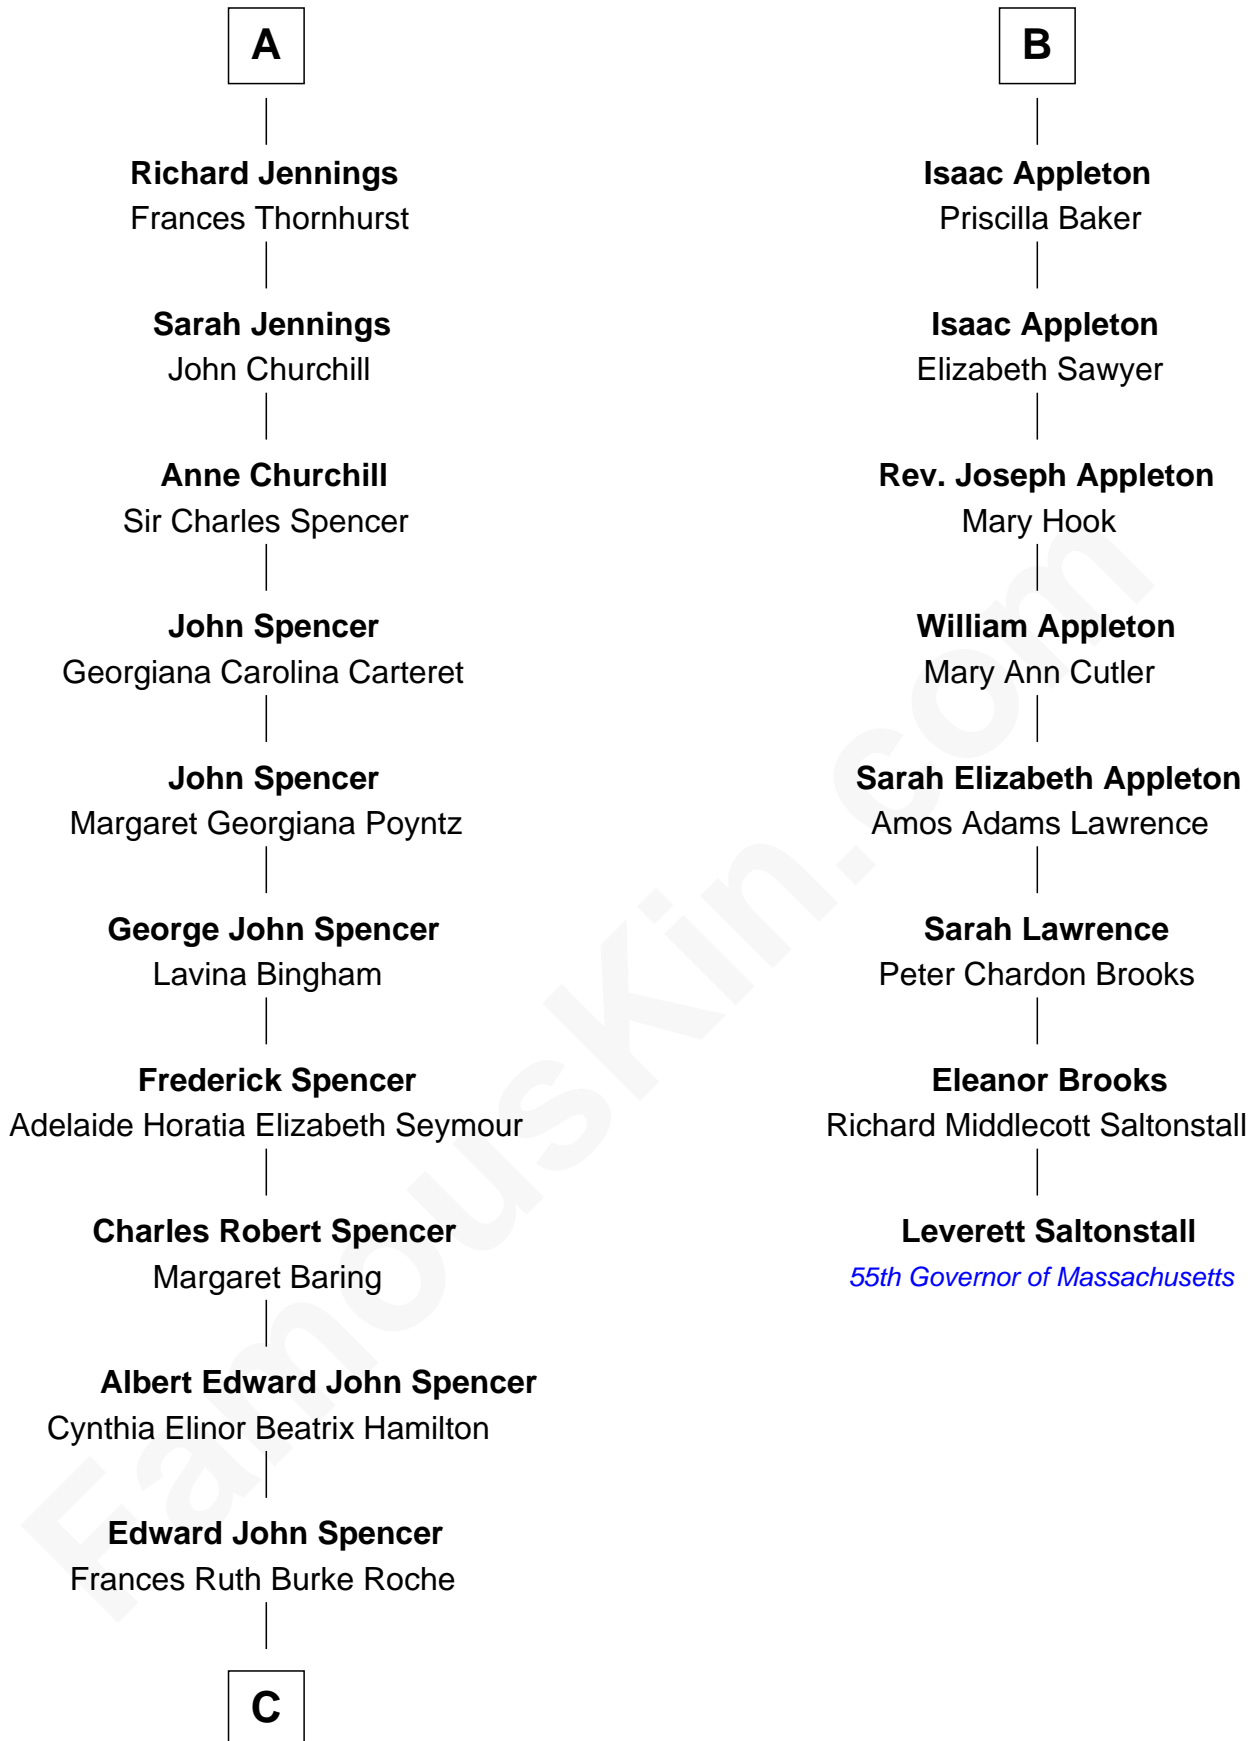

# FamousKin.com Relationship Chart of

**Prince Harry**  
*Duke of Sussex*

14th cousin 4 times removed of

**Leverett Saltonstall**  
*55th Governor of Massachusetts*

**John Cornish**

**C**

**Princess Diana Frances Spencer**  
Charles III, King of the United Kingdom

**Prince Harry**  
*Duke of Sussex*

FamousKin.com