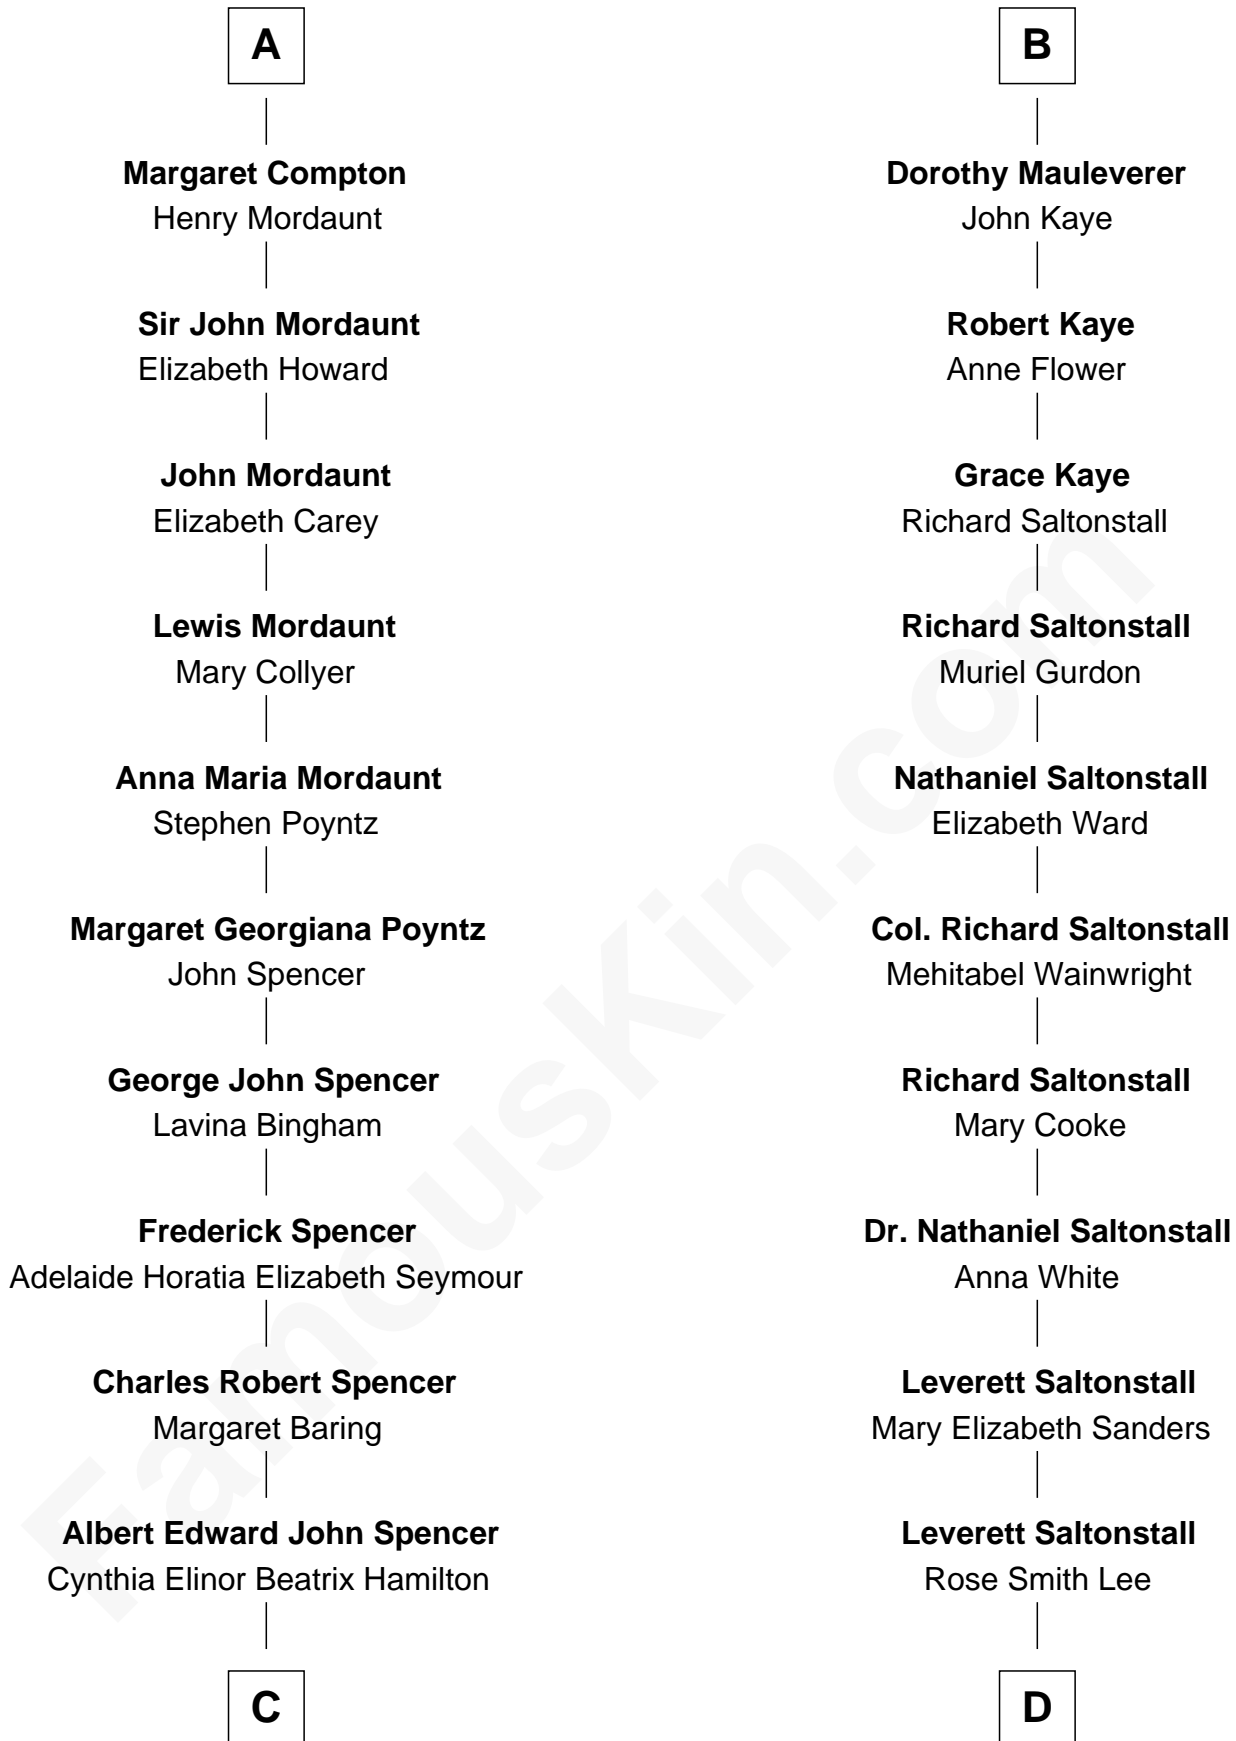

# FamousKin.com Relationship Chart of

**Prince Harry**  
*Duke of Sussex*

18th cousin 1 time removed of

**Leverett Saltonstall**  
*55th Governor of Massachusetts*

Sir Paon de Roet

**C**

**Edward John Spencer**  
Frances Ruth Burke Roche

**Princess Diana Frances Spencer**  
Charles III, King of the United Kingdom

**Prince Harry**  
*Duke of Sussex*

**D**

**Richard Middlecott Saltonstall**  
Eleanor Brooks

**Leverett Saltonstall**  
*55th Governor of Massachusetts*