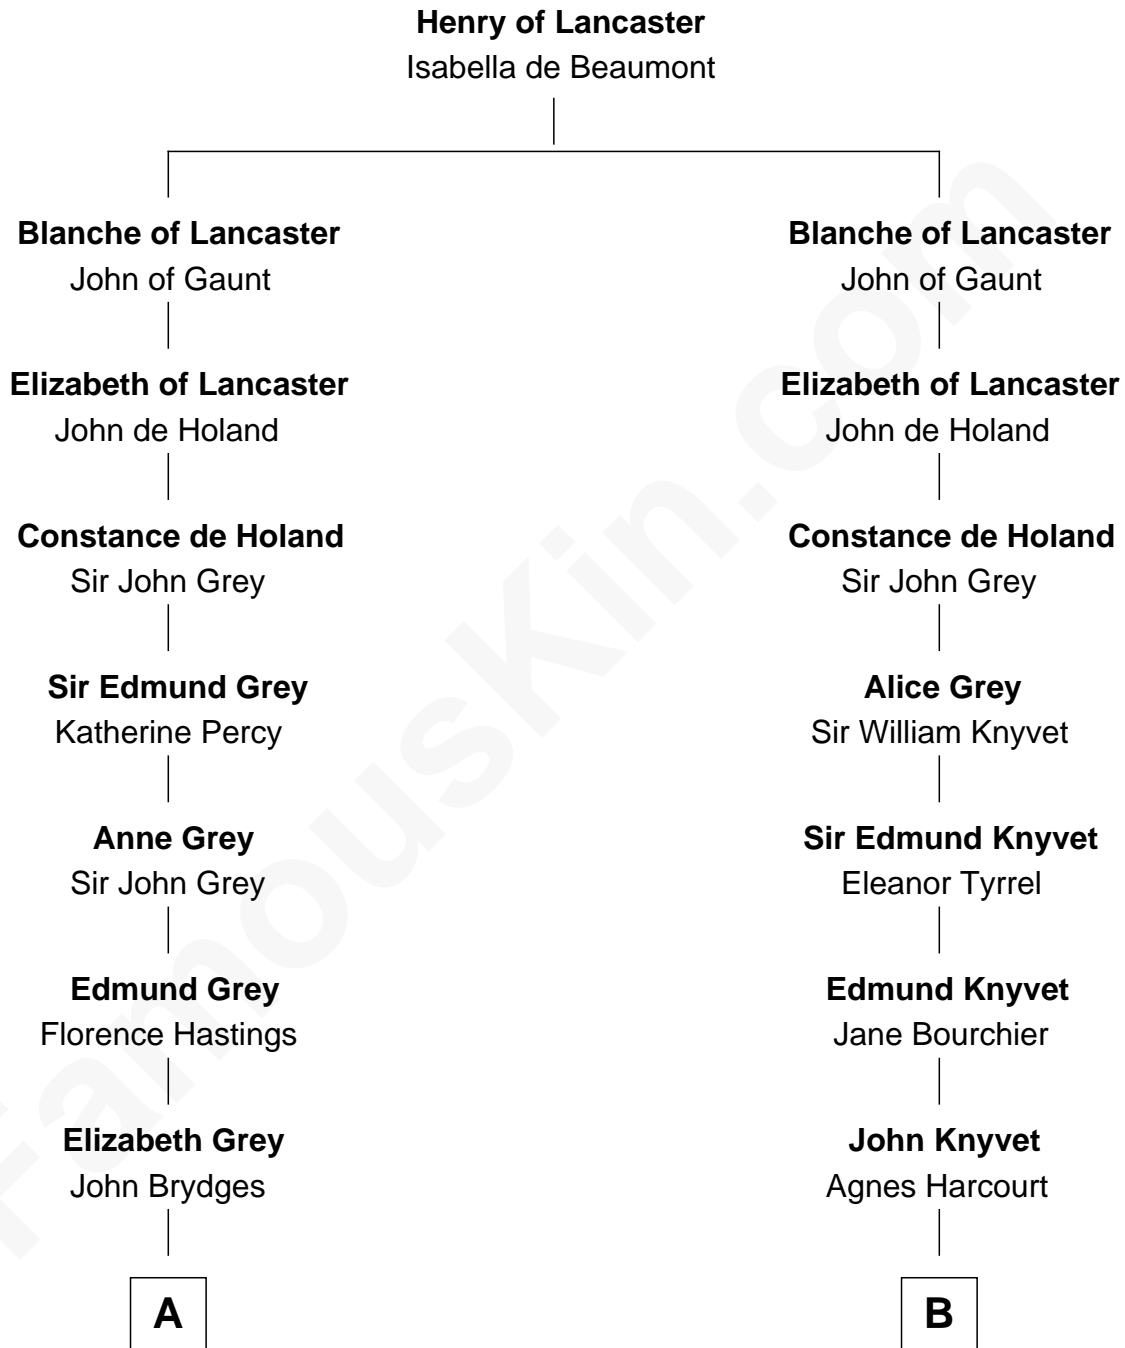

FamousKin.com Relationship Chart of

Prince Harry
Duke of Sussex

17th cousin 4 times removed of

Leverett Saltonstall
55th Governor of Massachusetts

C

—
Charles Robert Spencer

Margaret Baring

—
Albert Edward John Spencer

Cynthia Elinor Beatrix Hamilton

—
Edward John Spencer

Frances Ruth Burke Roche

—
Princess Diana Frances Spencer

Charles III, King of the United Kingdom

—
Prince Harry

Duke of Sussex

FamousKin.com