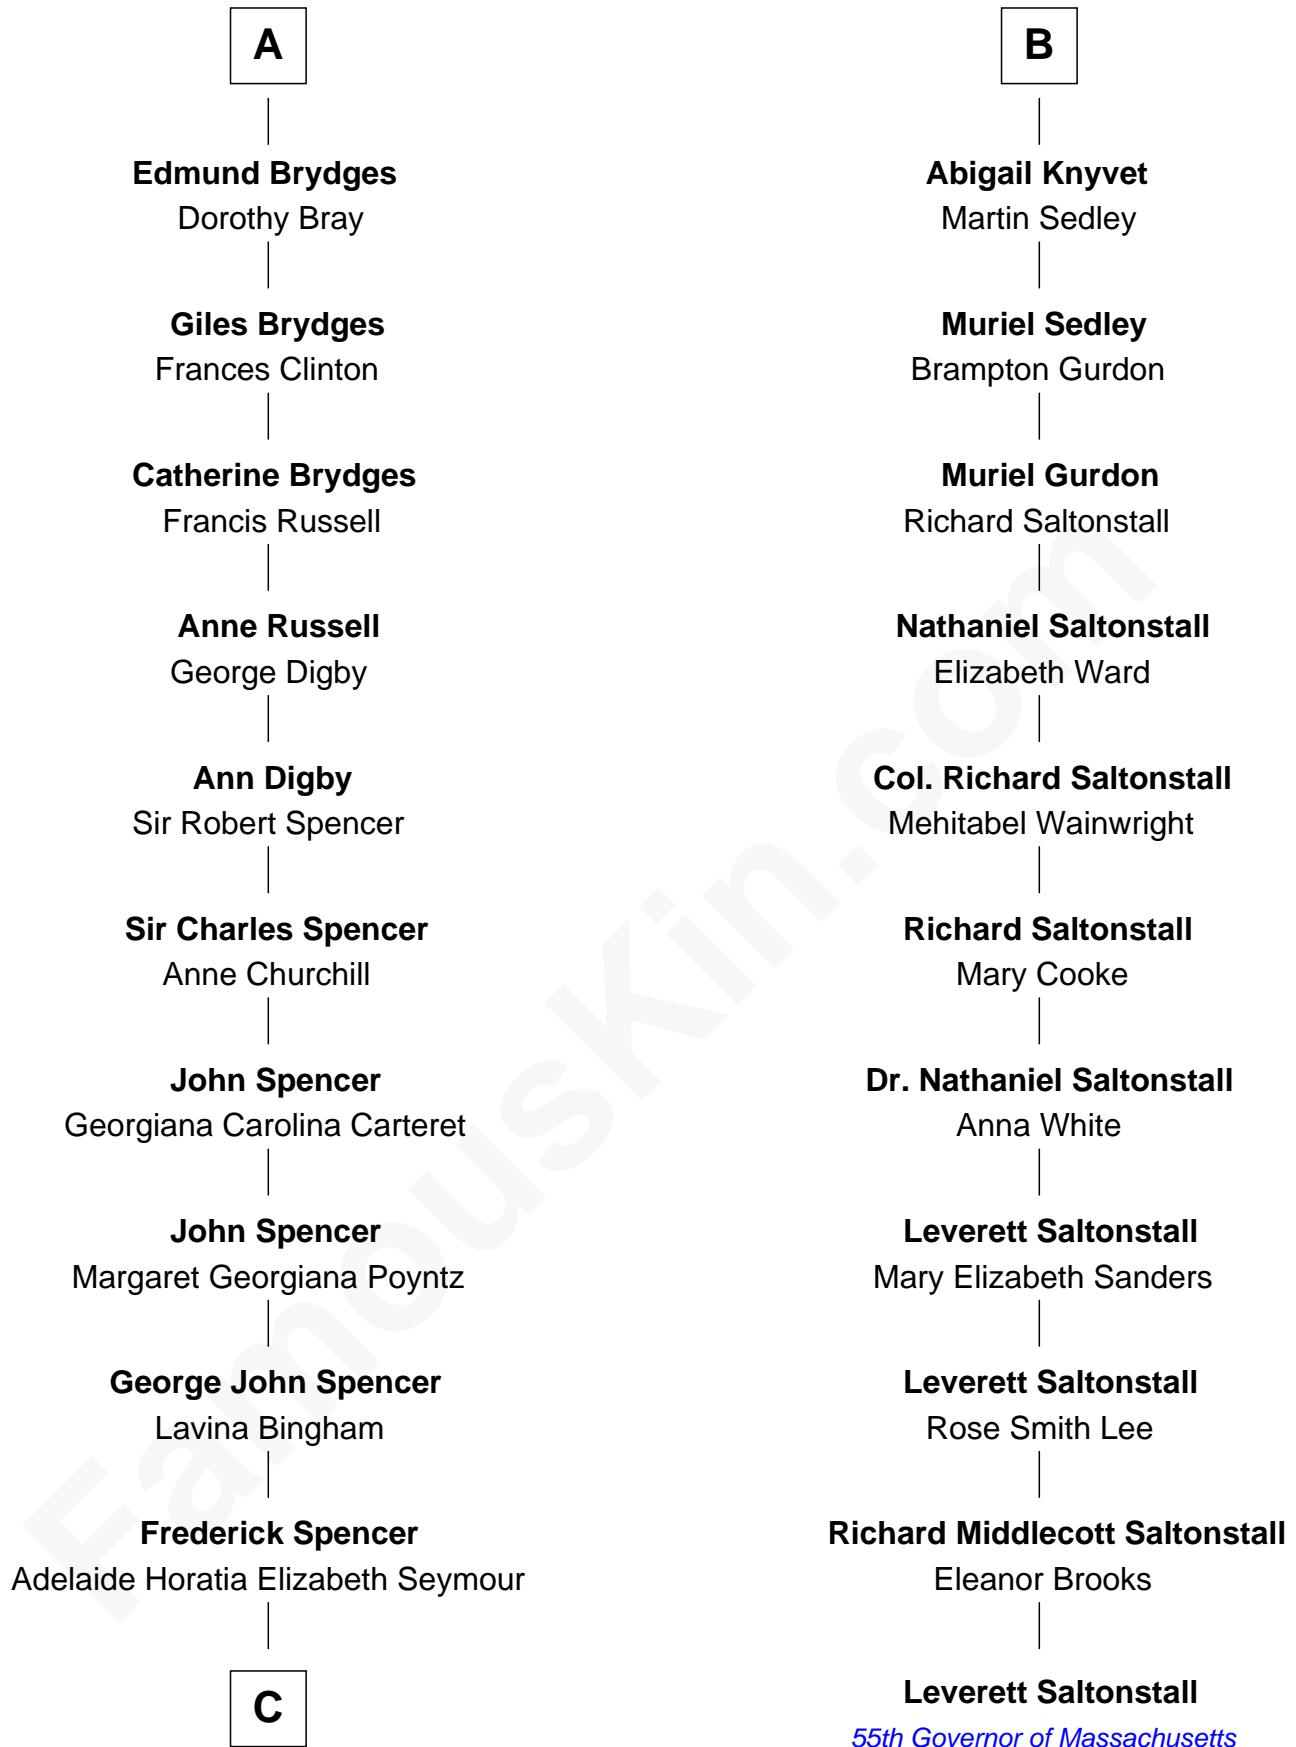

FamousKin.com Relationship Chart of

Prince Harry
Duke of Sussex

17th cousin 4 times removed of

Leverett Saltonstall
55th Governor of Massachusetts

C

—
Charles Robert Spencer

Margaret Baring

—
Albert Edward John Spencer

Cynthia Elinor Beatrix Hamilton

—
Edward John Spencer

Frances Ruth Burke Roche

—
Princess Diana Frances Spencer

Charles III, King of the United Kingdom

—
Prince Harry

Duke of Sussex

FamousKin.com