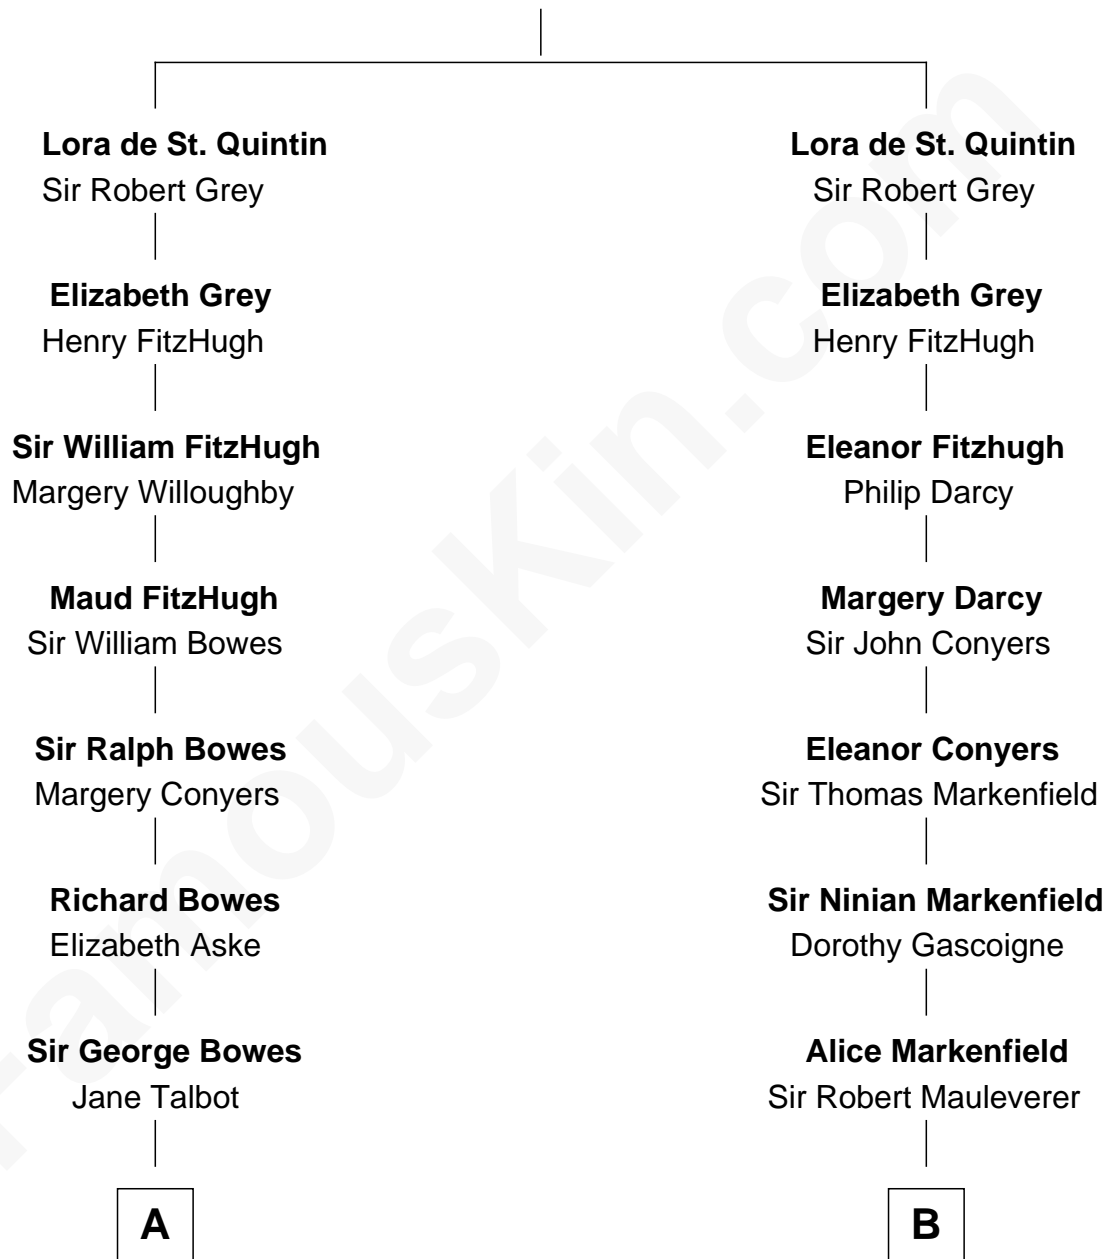

FamousKin.com Relationship Chart of

Prince Harry
Duke of Sussex

18th cousin 1 time removed of

Leverett Saltonstall
55th Governor of Massachusetts

Herbert de St. Quintin

C

Elizabeth II, Queen of the United Kingdom

Prince Philip of Edinburgh

Charles III, King of the United Kingdom

Princess Diana Frances Spencer

Prince Harry

Duke of Sussex

D

Richard Middlecott Saltonstall

Eleanor Brooks

Leverett Saltonstall

55th Governor of Massachusetts

FamousKin.com