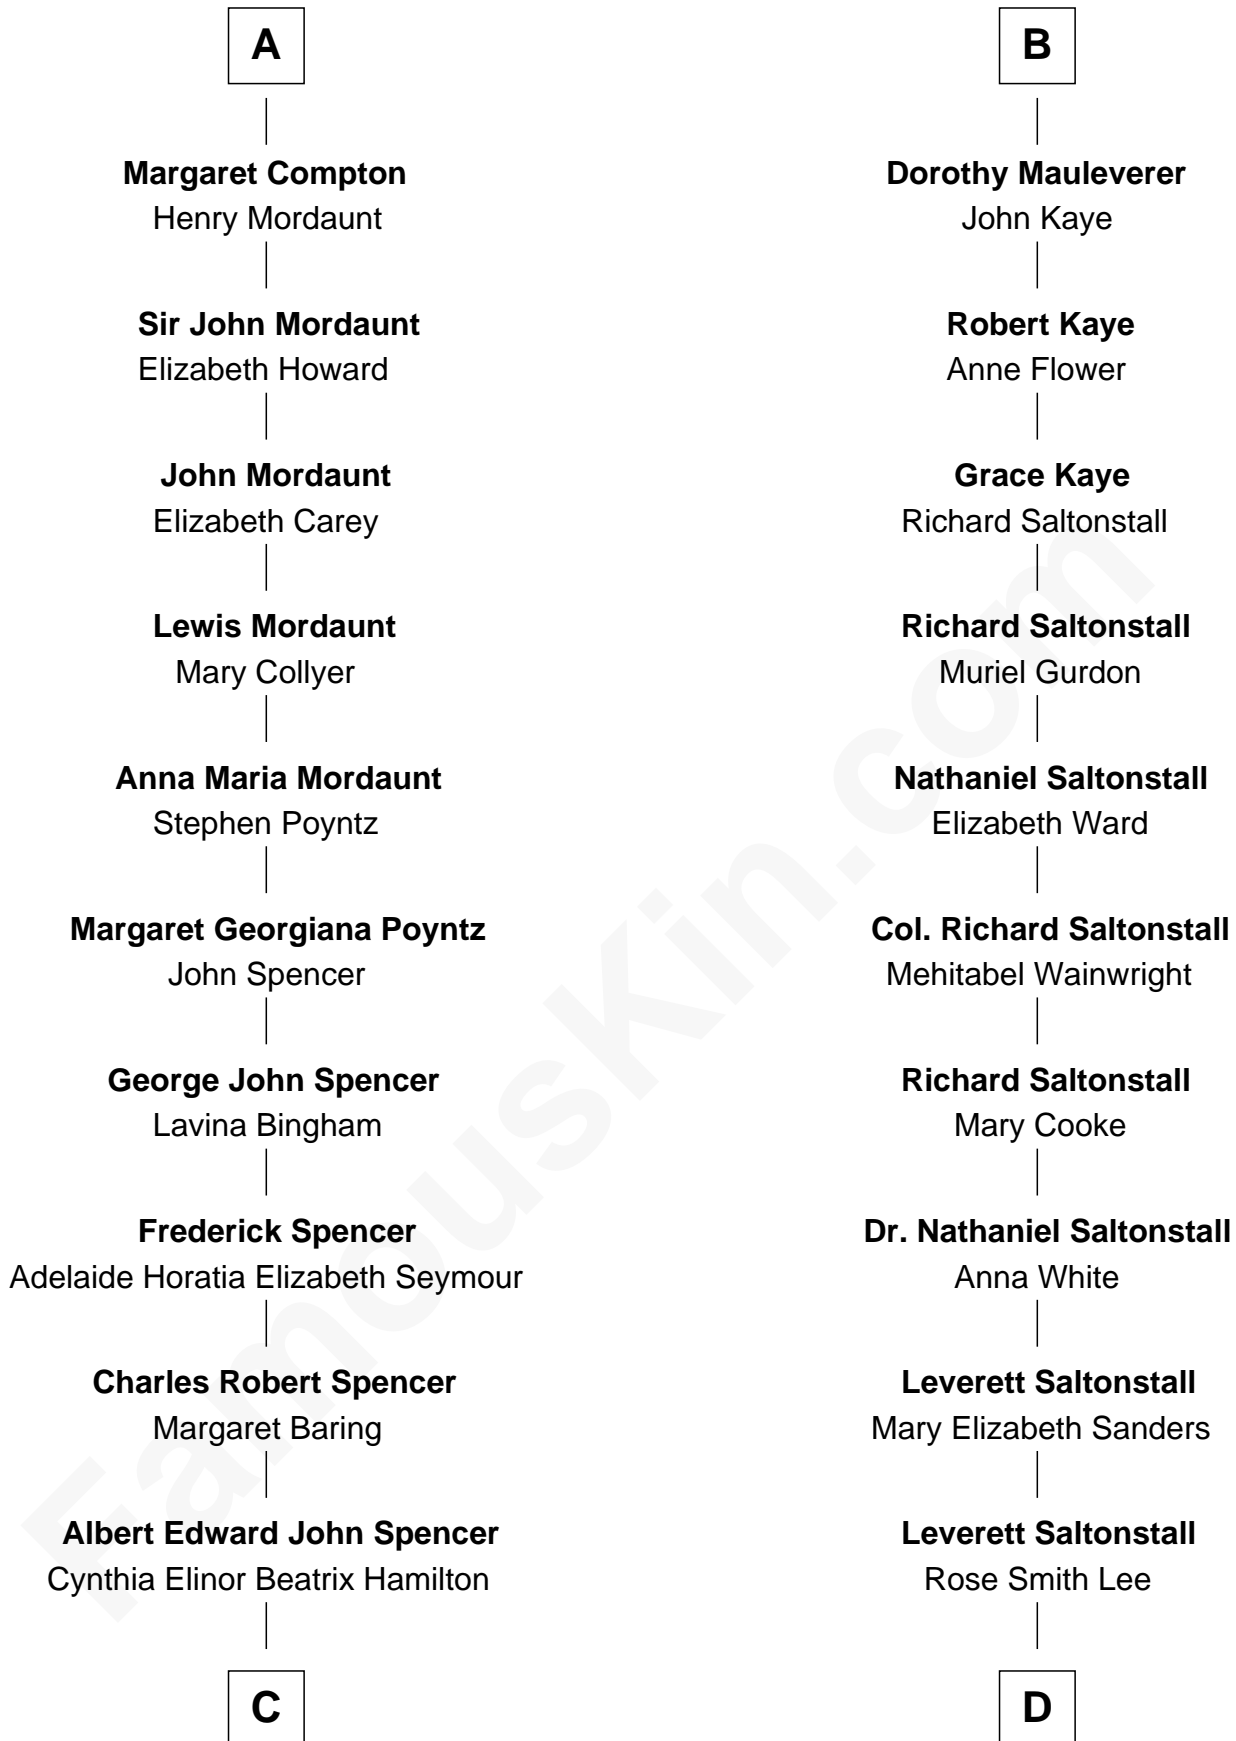

# FamousKin.com Relationship Chart of

**Prince Harry**  
*Duke of Sussex*

18th cousin 1 time removed of

**Leverett Saltonstall**  
*55th Governor of Massachusetts*

**Sir Henry de Percy**  
Idoine de Clifford

**C**

**Edward John Spencer**  
Frances Ruth Burke Roche

**Princess Diana Frances Spencer**  
Charles III, King of the United Kingdom

**Prince Harry**  
*Duke of Sussex*

**D**

**Richard Middlecott Saltonstall**  
Eleanor Brooks

**Leverett Saltonstall**  
*55th Governor of Massachusetts*

FamousKin.com