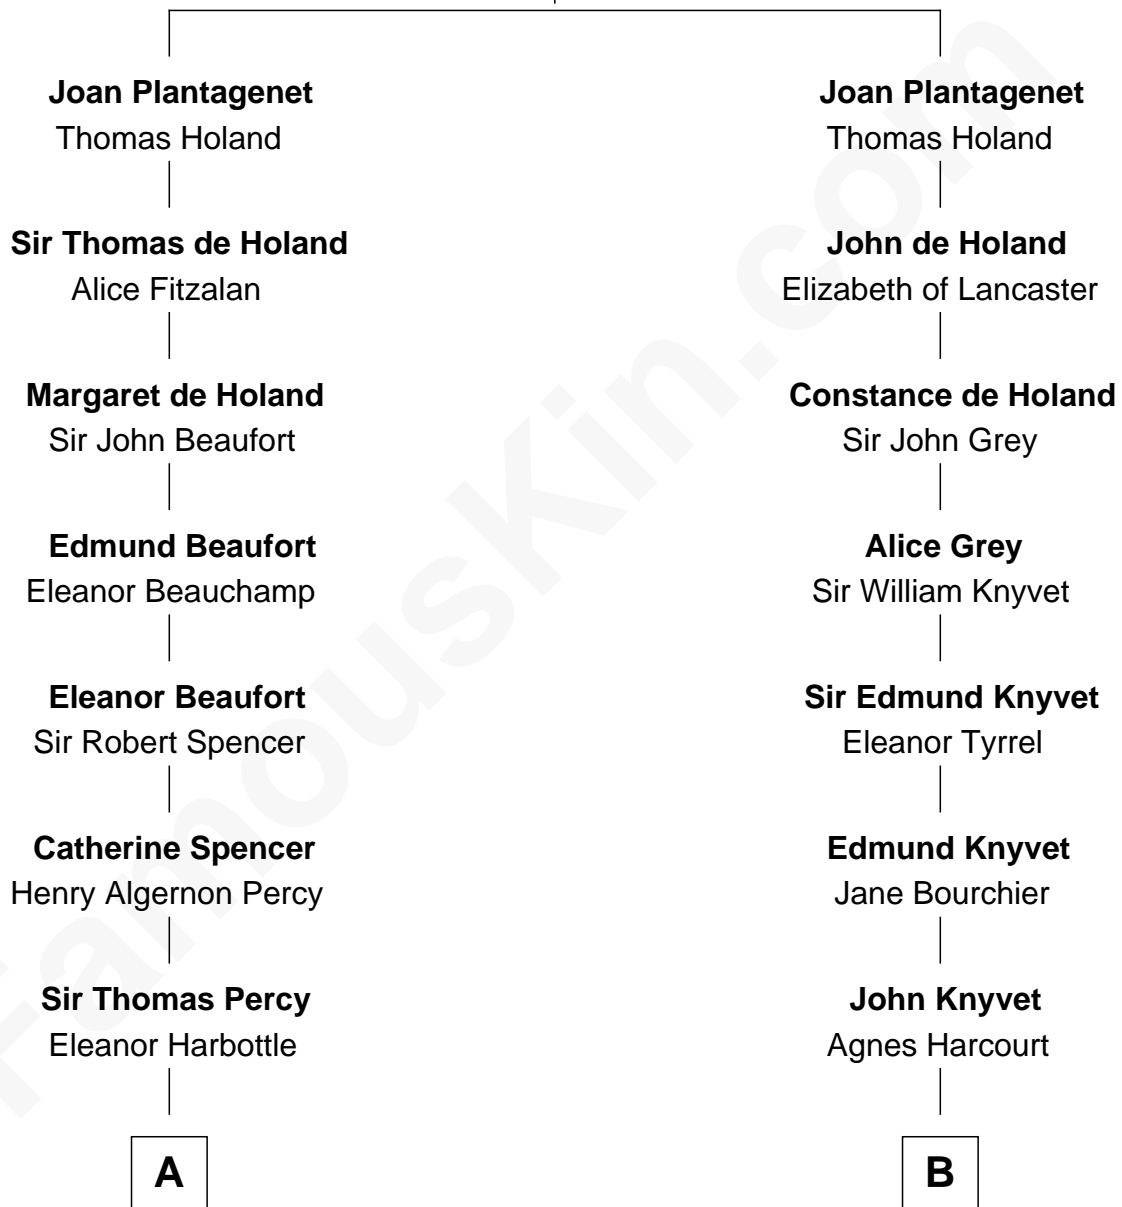

FamousKin.com Relationship Chart of

Prince Harry
Duke of Sussex

17th cousin 4 times removed of

Leverett Saltonstall
55th Governor of Massachusetts

Edmund of Woodstock
Margaret Wake

A

Henry Percy
Katherine Neville

Henry Percy
Dorothy Devereux

Dorothy Percy
Robert Sydney

Dorothy Sydney
Henry Spencer

Sir Robert Spencer
Ann Digby

Sir Charles Spencer
Anne Churchill

John Spencer
Georgiana Carolina Carteret

John Spencer
Margaret Georgiana Poyntz