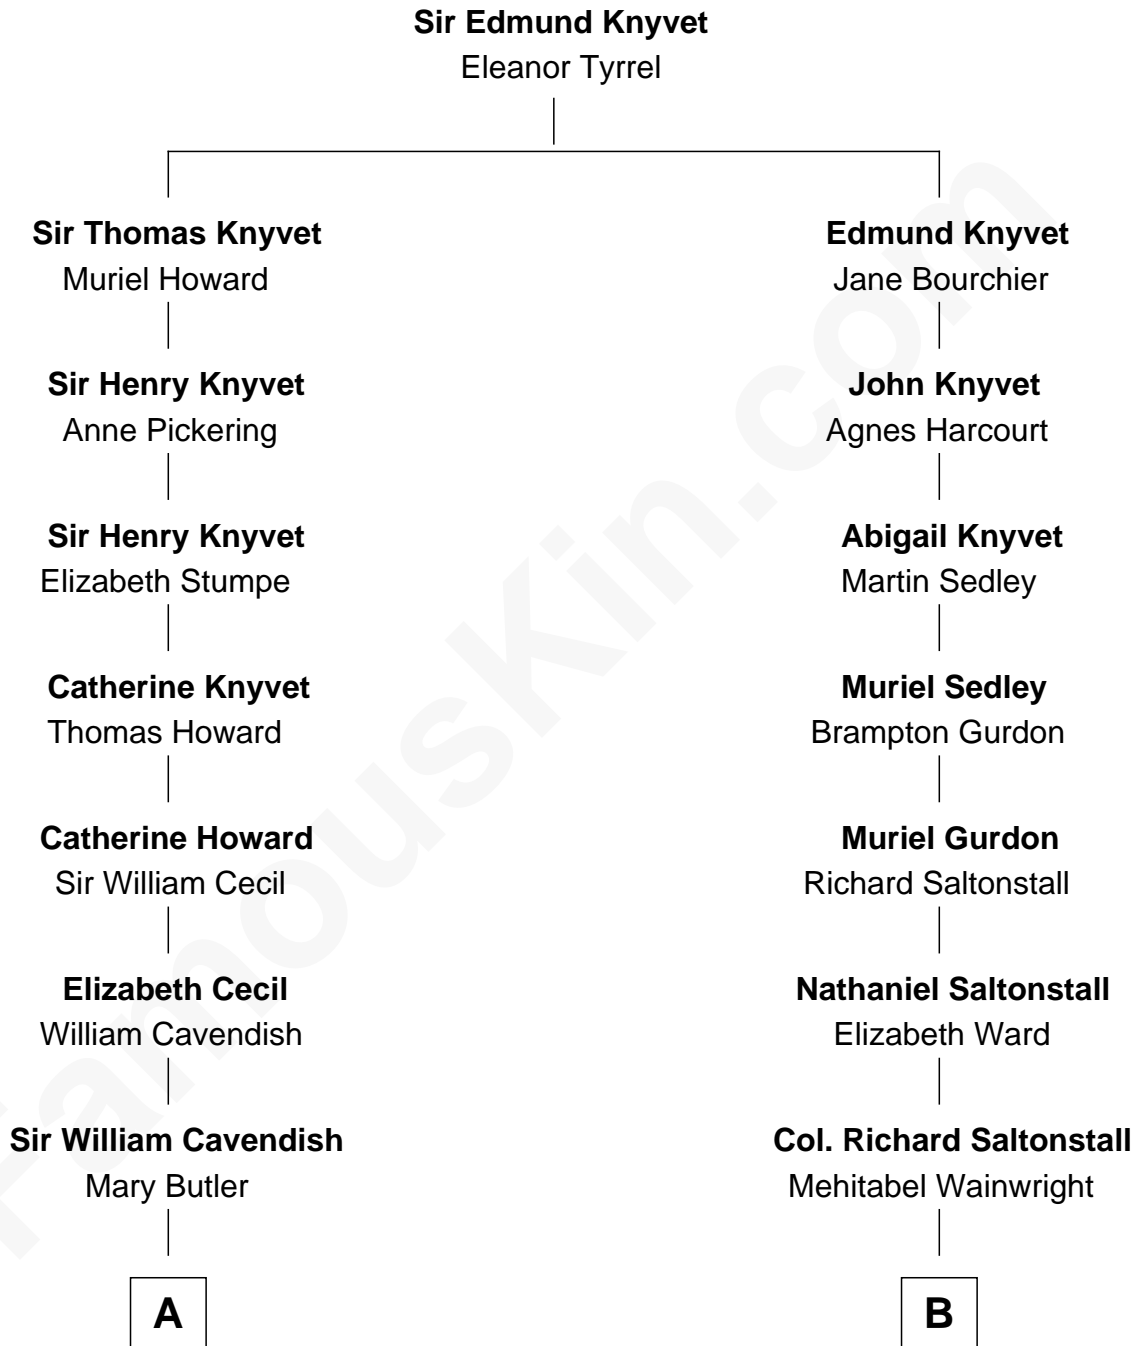

FamousKin.com Relationship Chart of

Prince Harry
Duke of Sussex

12th cousin 5 times removed of

Leverett Saltonstall
55th Governor of Massachusetts

A

Sir William Cavendish

Rachel Russell

Sir William Cavendish

Catherine Hoskins

Sir William Cavendish

Charlotte Elizabeth Boyle

Dorothy Cavendish

William Henry Bentinck

Charles Augustus Cavendish-Bentinck

Anne Wellesley

Rev. Charles William Cavendish-Bentinck

Caroline Louisa Burnaby

Cecilia Nina Cavendish-Bentinck

Claude George Bowes-Lyon

Elizabeth Bowes-Lyon

George VI, King of the United Kingdom

Elizabeth II, Queen of the United Kingdom

Prince Philip of Edinburgh