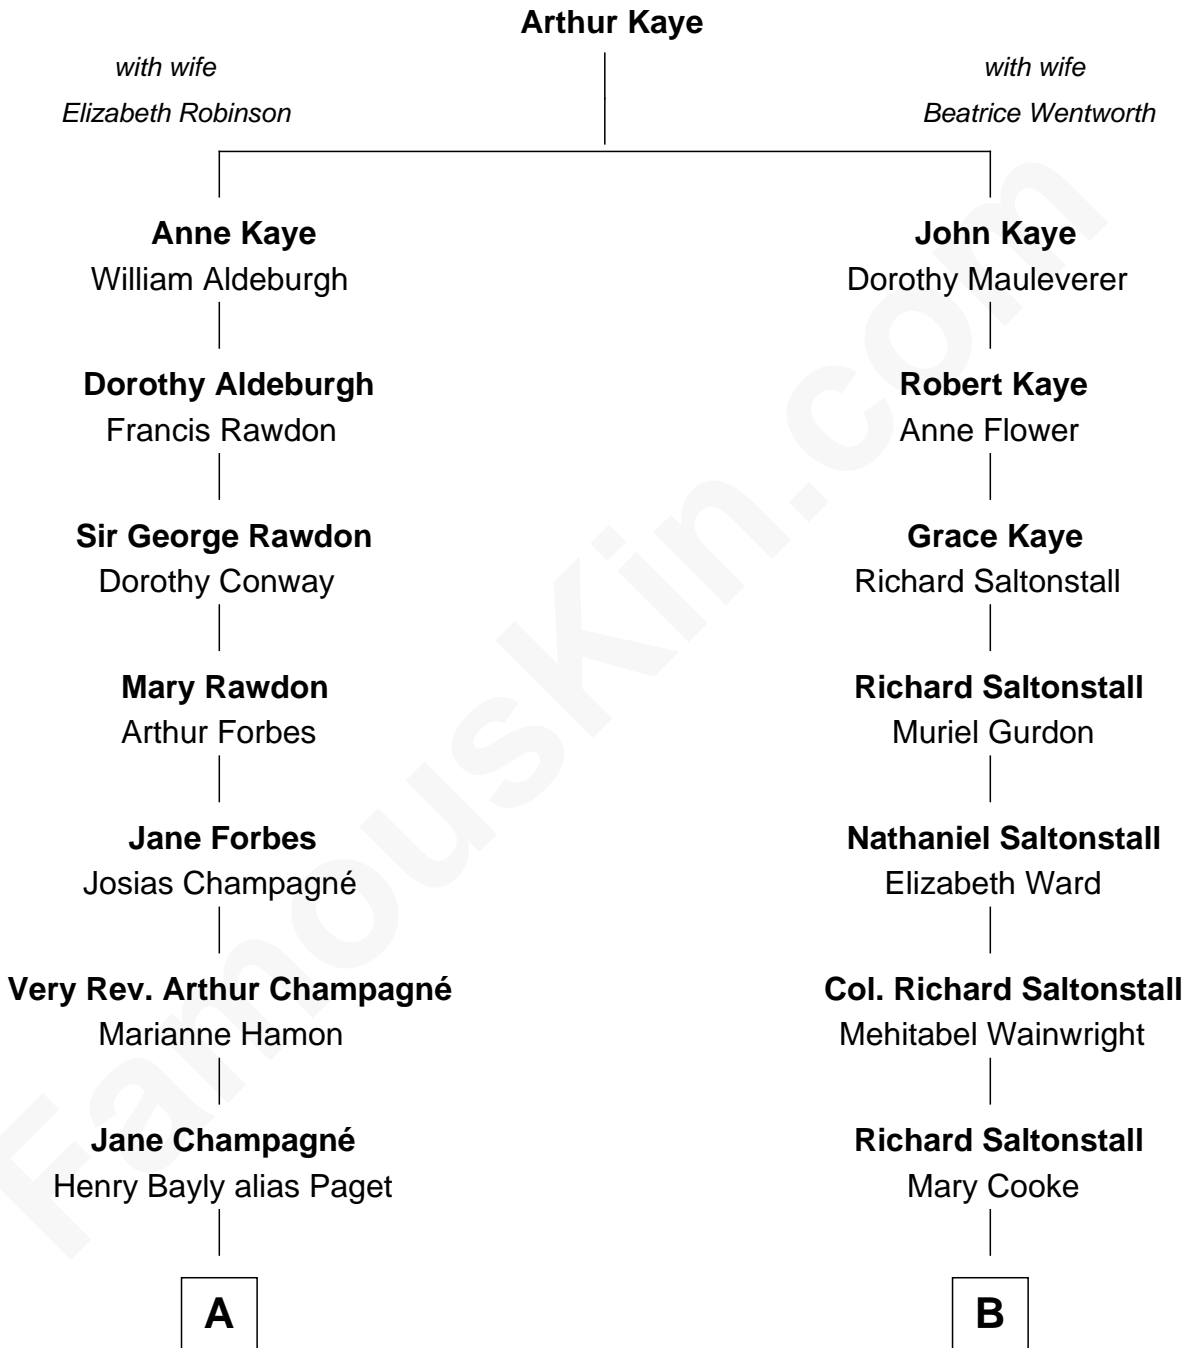

FamousKin.com
Relationship Chart of
Prince Harry
Duke of Sussex

11th cousin 3 times removed of
Leverett Saltonstall
55th Governor of Massachusetts

A

Henry William Paget
Lady Caroline Elizabeth Villiers

Lady Caroline Paget
Charles Gordon-Lennox

Cecilia Catherine Gordon-Lennox
Charles George Bingham

Rosalind Cecilia Caroline Bingham
James Albert Edward Hamilton

Cynthia Elinor Beatrix Hamilton
Albert Edward John Spencer

Edward John Spencer
Frances Ruth Burke Roche

Princess Diana Frances Spencer
Charles III, King of the United Kingdom

Prince Harry
Duke of Sussex

B

Dr. Nathaniel Saltonstall
Anna White

Leverett Saltonstall
Mary Elizabeth Sanders

Leverett Saltonstall
Rose Smith Lee