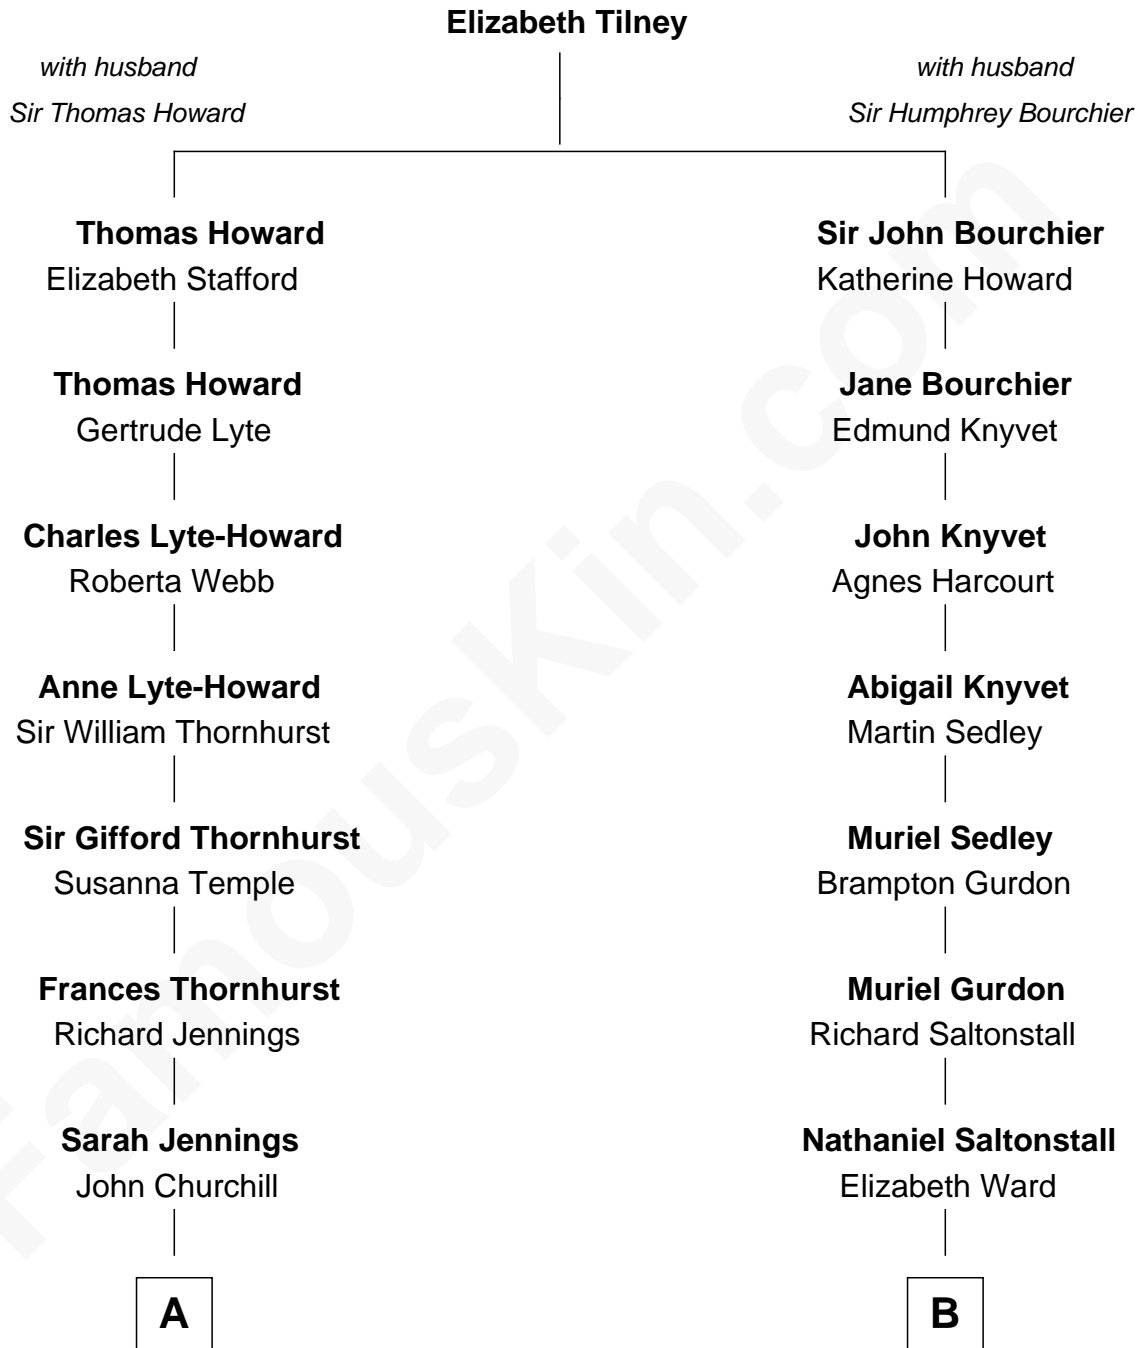

FamousKin.com Relationship Chart of

Prince Harry
Duke of Sussex

13th cousin 3 times removed of

Leverett Saltonstall
55th Governor of Massachusetts

A

Anne Churchill
Sir Charles Spencer

John Spencer
Georgiana Carolina Carteret

John Spencer
Margaret Georgiana Poyntz

George John Spencer
Lavina Bingham

Frederick Spencer
Adelaide Horatia Elizabeth Seymour

Charles Robert Spencer
Margaret Baring

Albert Edward John Spencer
Cynthia Elinor Beatrix Hamilton