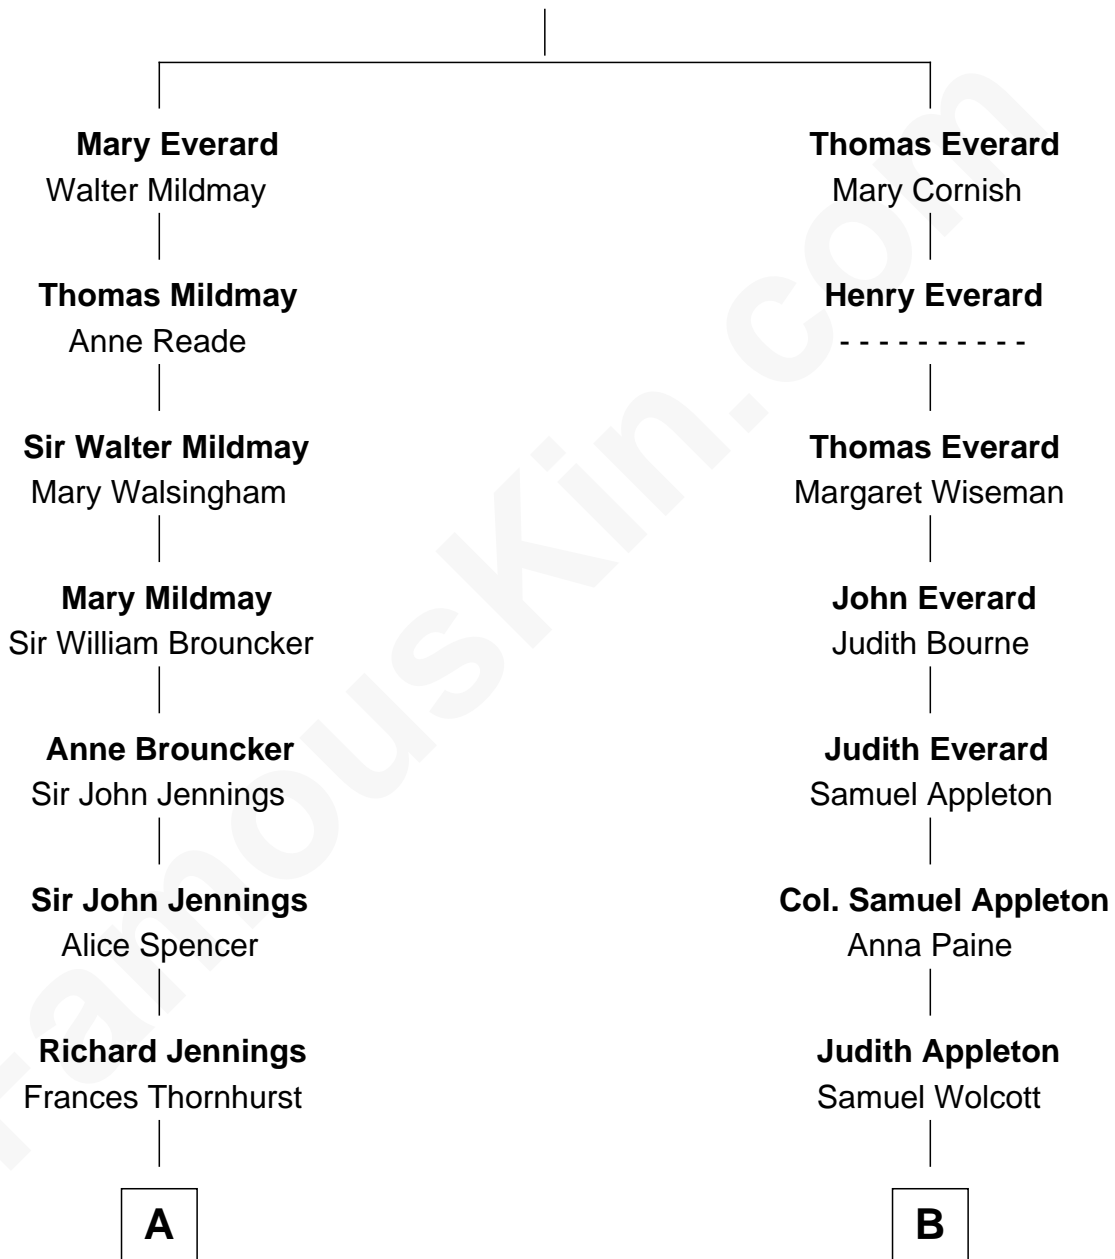

FamousKin.com Relationship Chart of

Prince Harry
Duke of Sussex

15th cousin 2 times removed of

Tim Robbins
TV and Movie Actor

John Everard

A

Sarah Jennings

John Churchill

Anne Churchill

Sir Charles Spencer

John Spencer

Georgiana Carolina Carteret

John Spencer

Margaret Georgiana Poyntz

George John Spencer

Lavina Bingham

Frederick Spencer

Adelaide Horatia Elizabeth Seymour

Charles Robert Spencer

Margaret Baring

Albert Edward John Spencer

Cynthia Elinor Beatrix Hamilton

Edward John Spencer

Frances Ruth Burke Roche