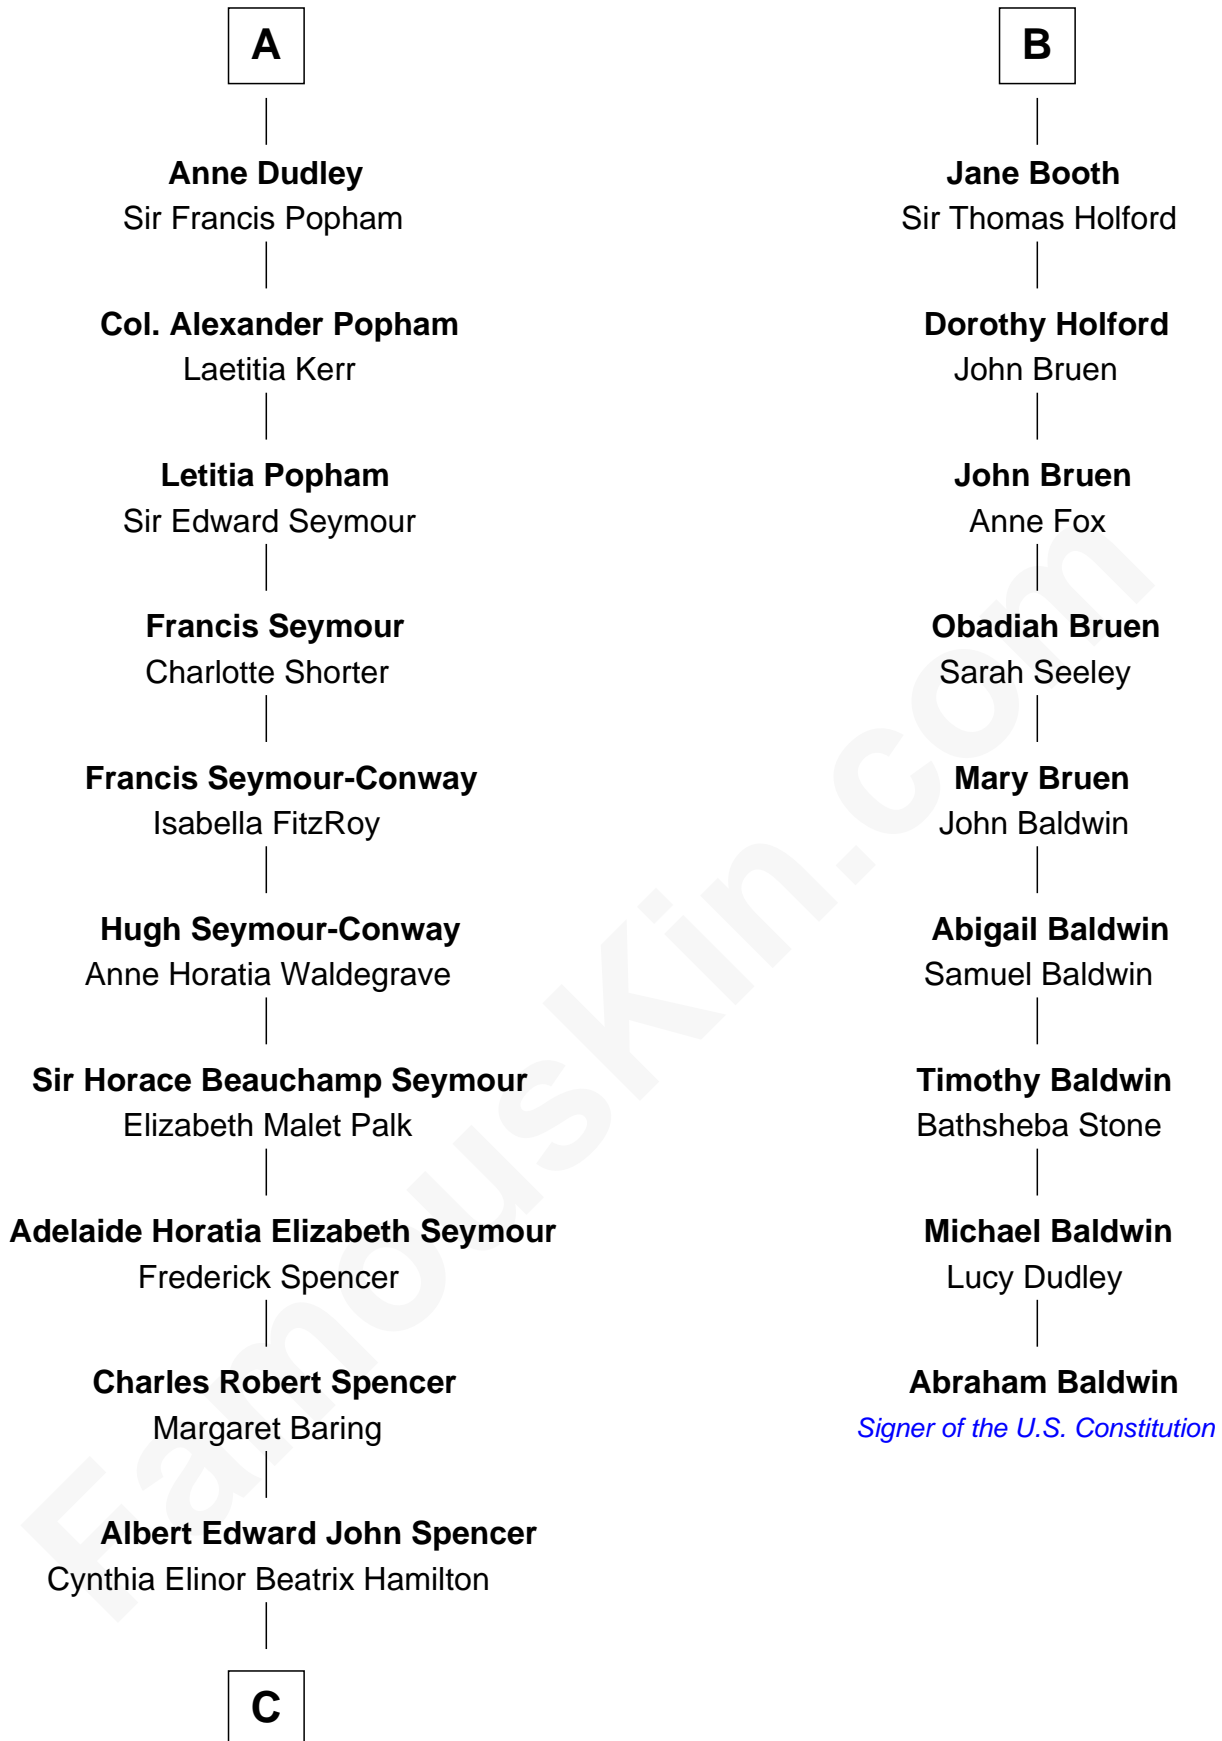

# FamousKin.com Relationship Chart of

**Prince Harry**  
*Duke of Sussex*

15th cousin 4 times removed of

**Abraham Baldwin**  
*Signer of the U.S. Constitution*

**Ralph de Stafford**

*with wife*  
*Margaret de Audley*

**Philippe Neville**  
Sir Thomas Dacre

**Maud de Swinnerton**  
Sir John Savage

**Joan Dacre**  
Thomas Clifford

**Margaret Savage**  
Sir John Dutton

**Matilda Clifford**  
Sir Edmund Sutton

**Maude Dutton**  
Sir William Booth

**Thomas Dudley**  
Grace Threlkeld

**Sir George Booth**  
Katherine Montfort

**John Dudley**  
Elizabeth Gardiner

**Sir William Booth**  
Ellen Montgomery

**A**

**B**

**C**

**Edward John Spencer**  
Frances Ruth Burke Roche

**Princess Diana Frances Spencer**  
Charles III, King of the United Kingdom

**Prince Harry**  
*Duke of Sussex*

FamousKin.com