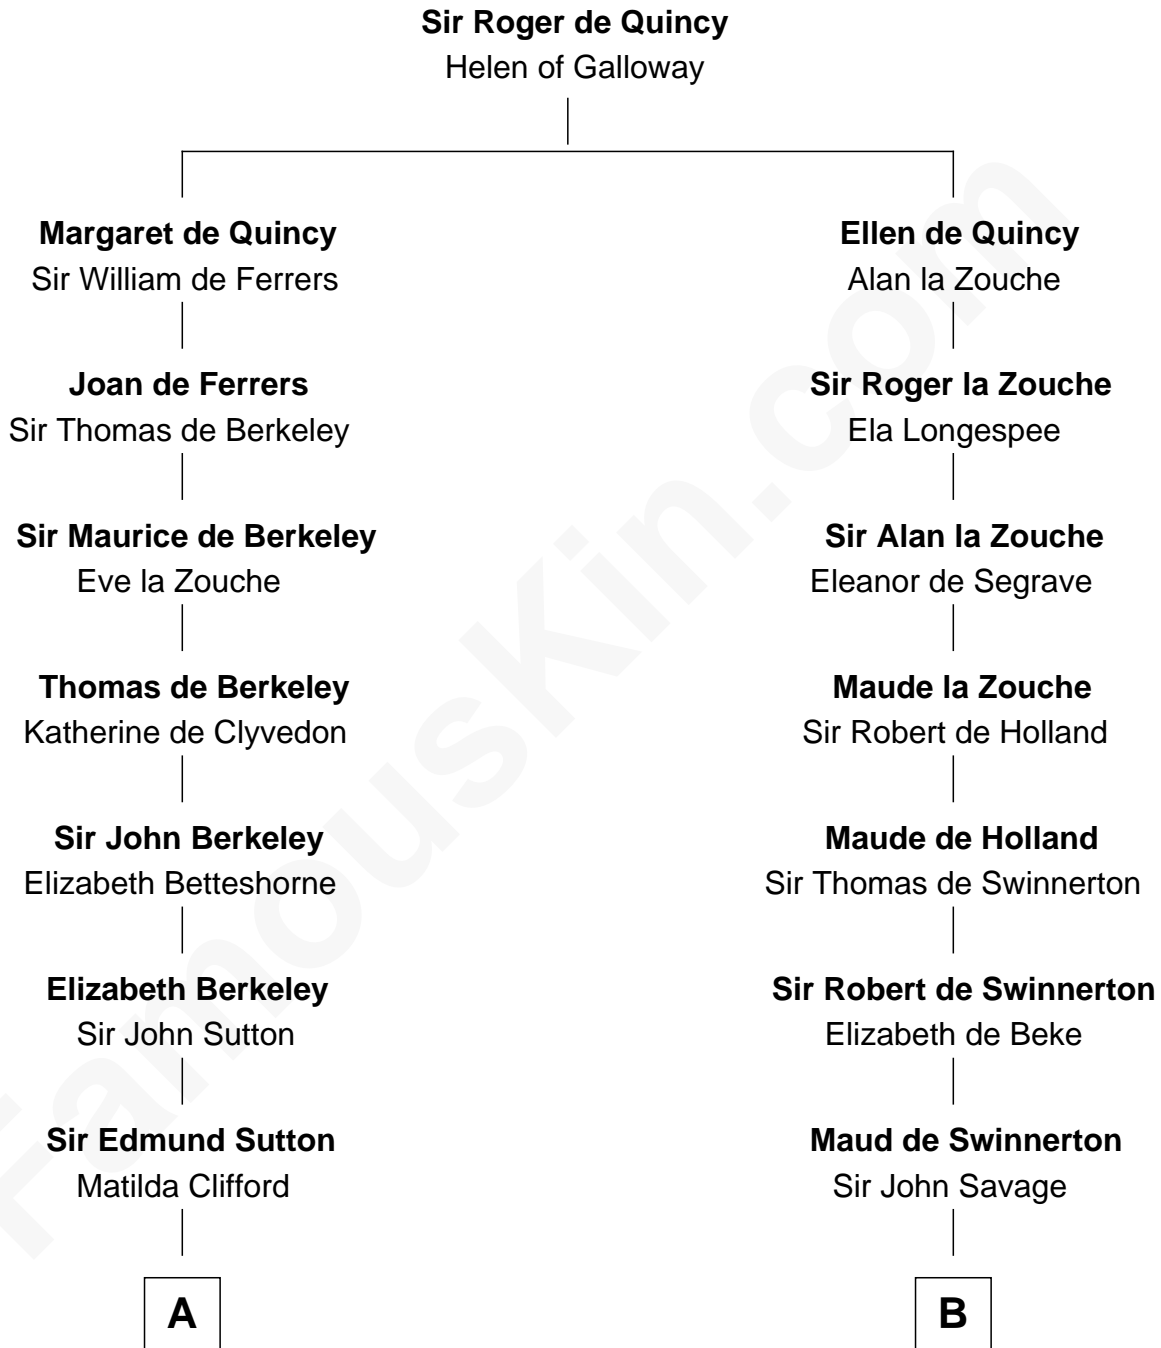

**FamousKin.com**  
**Relationship Chart of**  
**Prince Harry**  
*Duke of Sussex*

19th cousin 2 times removed of  
**Abraham Baldwin**  
*Signer of the U.S. Constitution*

**C**

**Charles Robert Spencer**

Margaret Baring

**Albert Edward John Spencer**

Cynthia Elinor Beatrix Hamilton

**Edward John Spencer**

Frances Ruth Burke Roche

**Princess Diana Frances Spencer**

Charles III, King of the United Kingdom

**Prince Harry**

*Duke of Sussex*

**D**

**Timothy Baldwin**

Bathsheba Stone

**Michael Baldwin**

Lucy Dudley

**Abraham Baldwin**

*Signer of the U.S. Constitution*