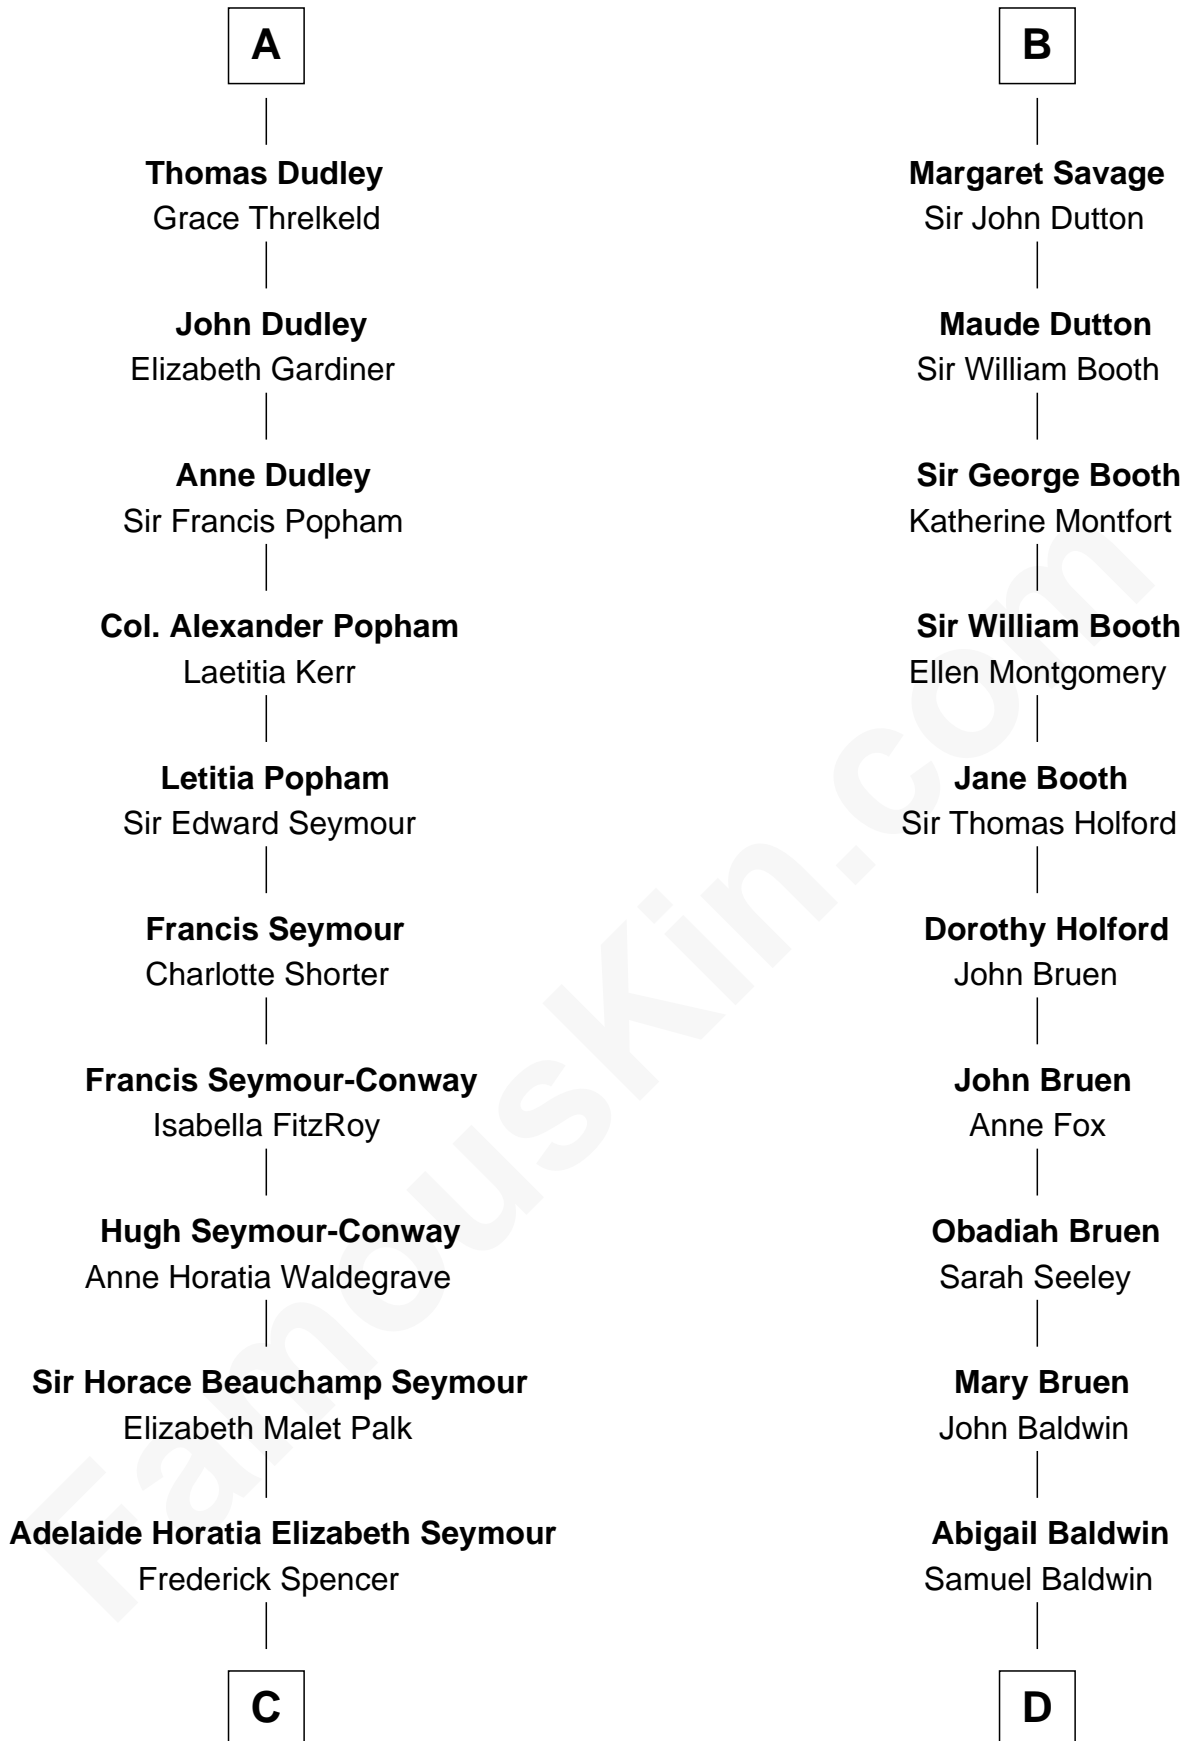

**FamousKin.com**  
**Relationship Chart of**  
**Prince Harry**  
*Duke of Sussex*

19th cousin 2 times removed of  
**Abraham Baldwin**  
*Signer of the U.S. Constitution*

**C**

**Charles Robert Spencer**

Margaret Baring

**Albert Edward John Spencer**

Cynthia Elinor Beatrix Hamilton

**Edward John Spencer**

Frances Ruth Burke Roche

**Princess Diana Frances Spencer**

Charles III, King of the United Kingdom

**Prince Harry**

*Duke of Sussex*

**D**

**Timothy Baldwin**

Bathsheba Stone

**Michael Baldwin**

Lucy Dudley

**Abraham Baldwin**

*Signer of the U.S. Constitution*