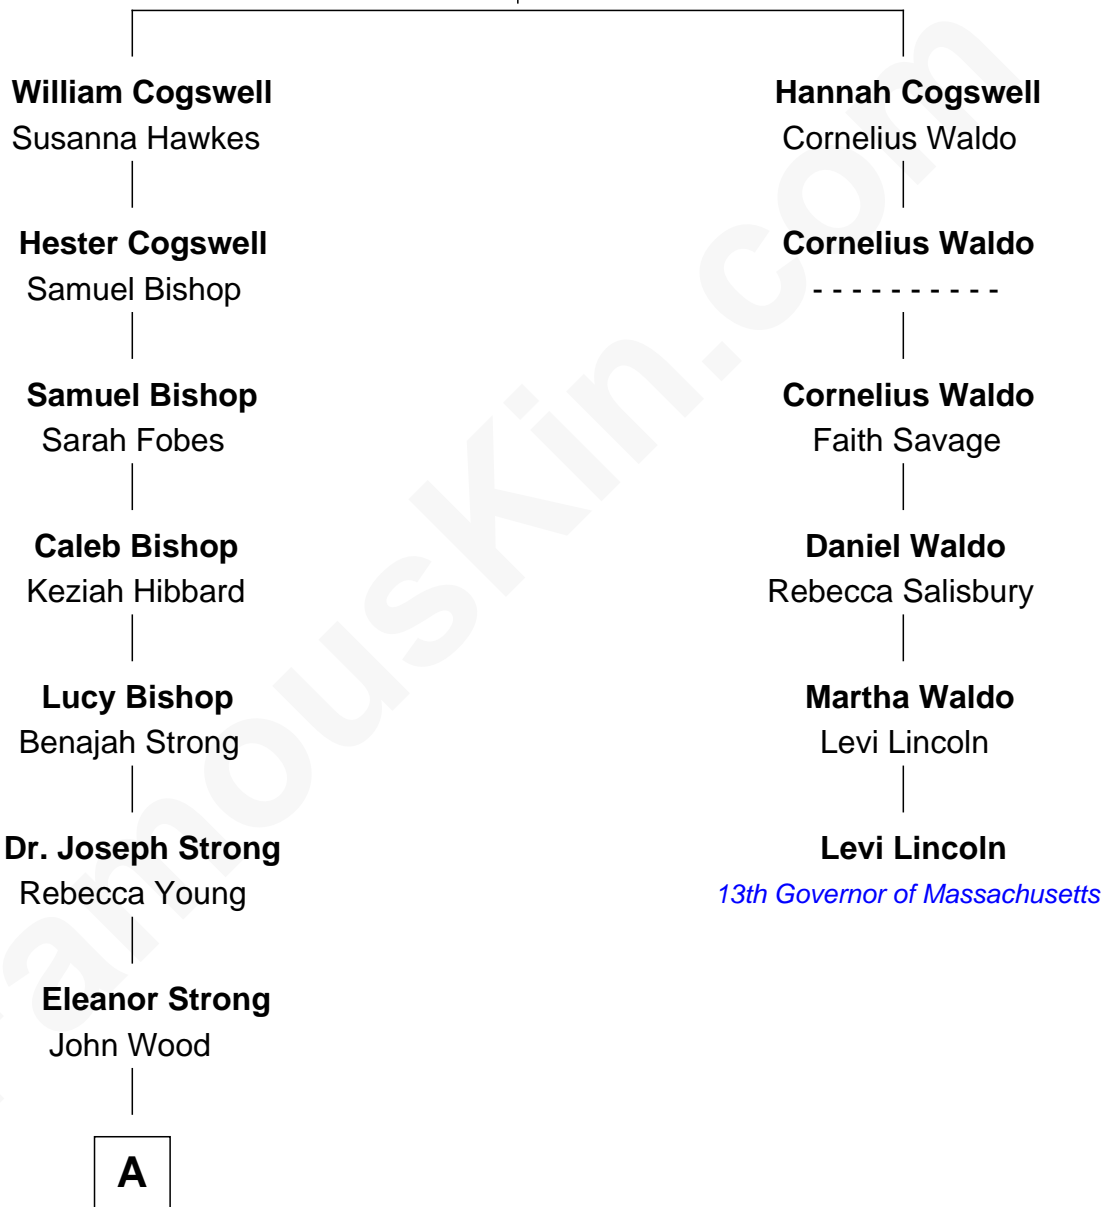

FamousKin.com Relationship Chart of

Prince Harry
Duke of Sussex

5th cousin 7 times removed of

Levi Lincoln

13th Governor of Massachusetts

John Cogswell
Elizabeth Thomson

A

—
Ellen Wood
Franklin H. Work

—
Frances Eleanor Work
James Boothby Burke Roche

—
Edmund Maurice Burke Roche
Ruth Sylvia Gill

—
Frances Ruth Burke Roche
Edward John Spencer

—
Princess Diana Frances Spencer
Charles III, King of the United Kingdom

—
Prince Harry
Duke of Sussex

FamousKin.com