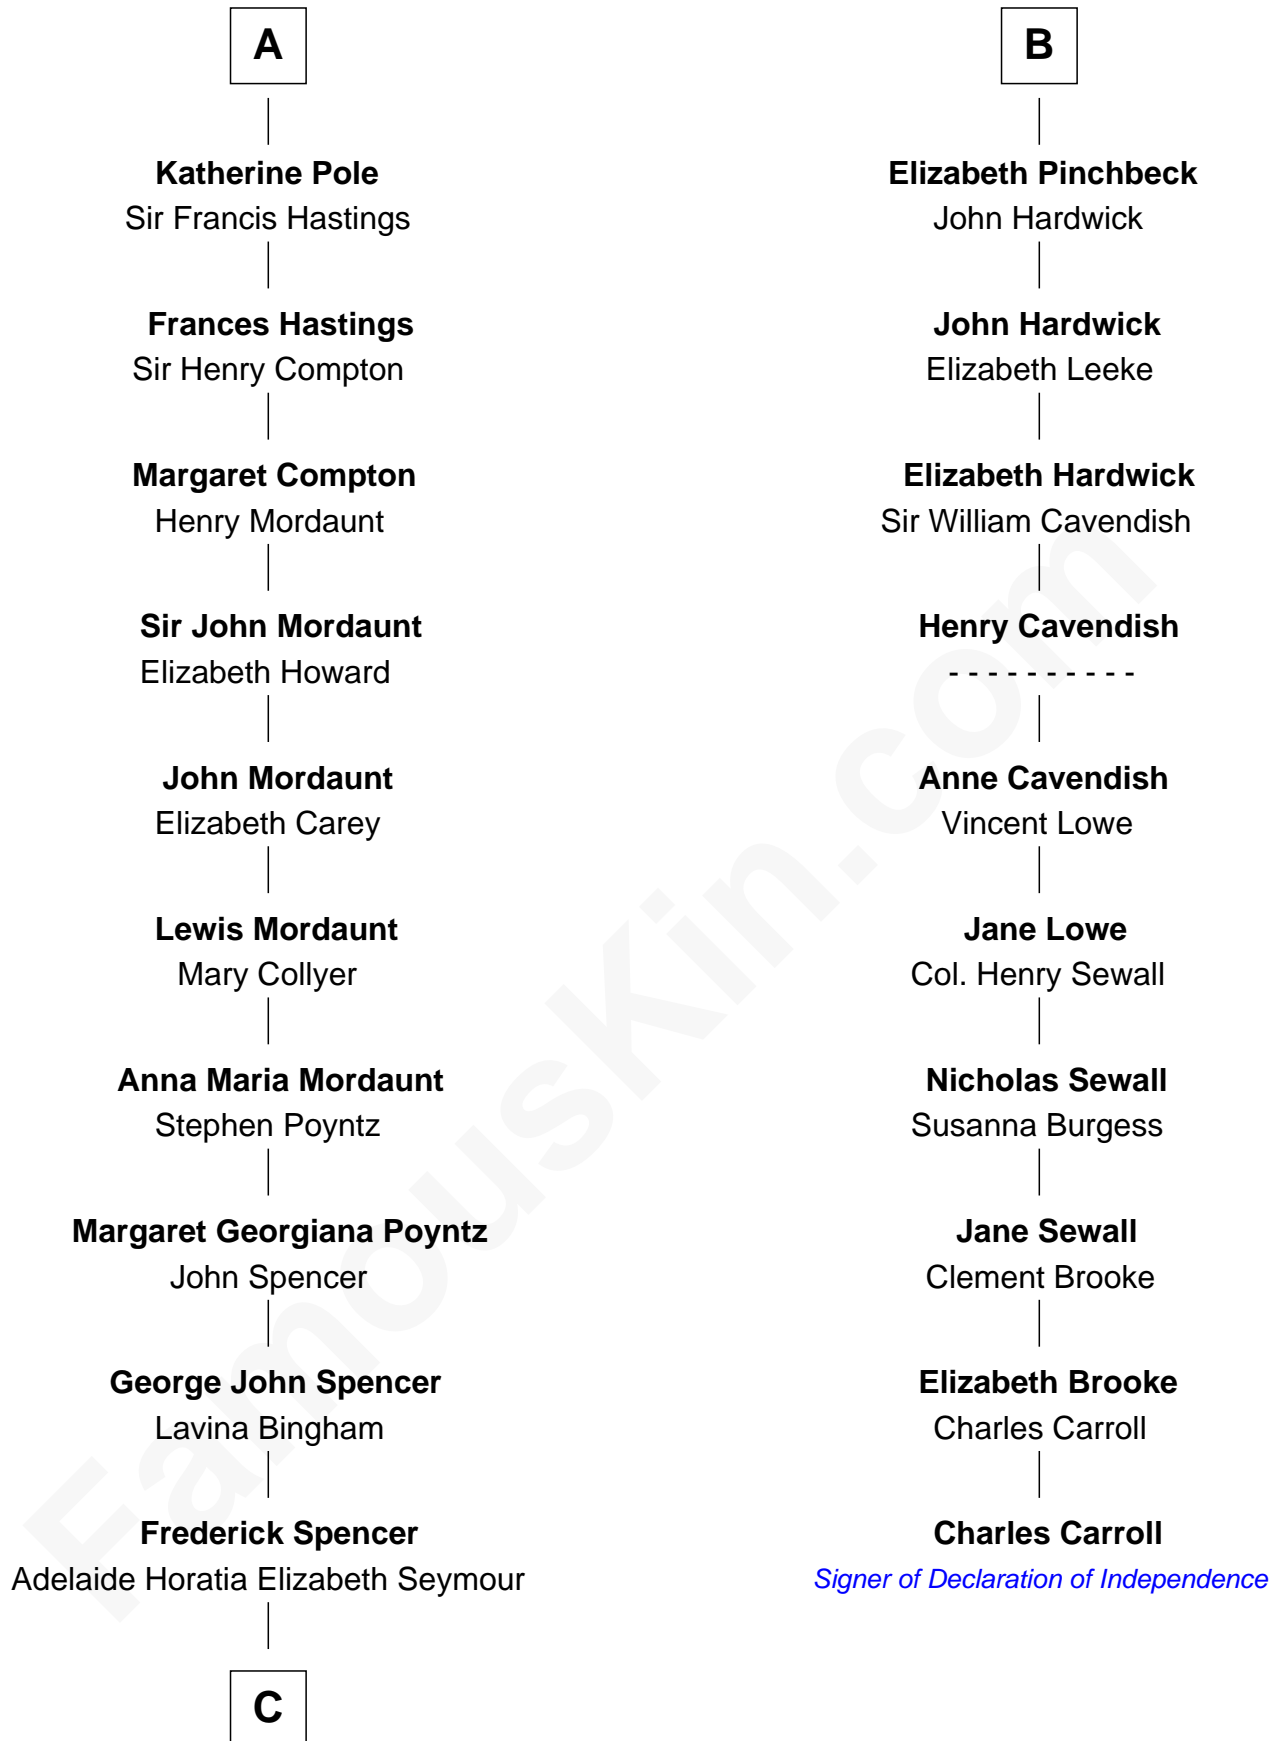

FamousKin.com Relationship Chart of

Prince Harry
Duke of Sussex

16th cousin 5 times removed of

Charles Carroll

Signer of the Declaration of Independence

C

—
Charles Robert Spencer

Margaret Baring

—
Albert Edward John Spencer

Cynthia Elinor Beatrix Hamilton

—
Edward John Spencer

Frances Ruth Burke Roche

—
Princess Diana Frances Spencer

Charles III, King of the United Kingdom

—
Prince Harry

Duke of Sussex