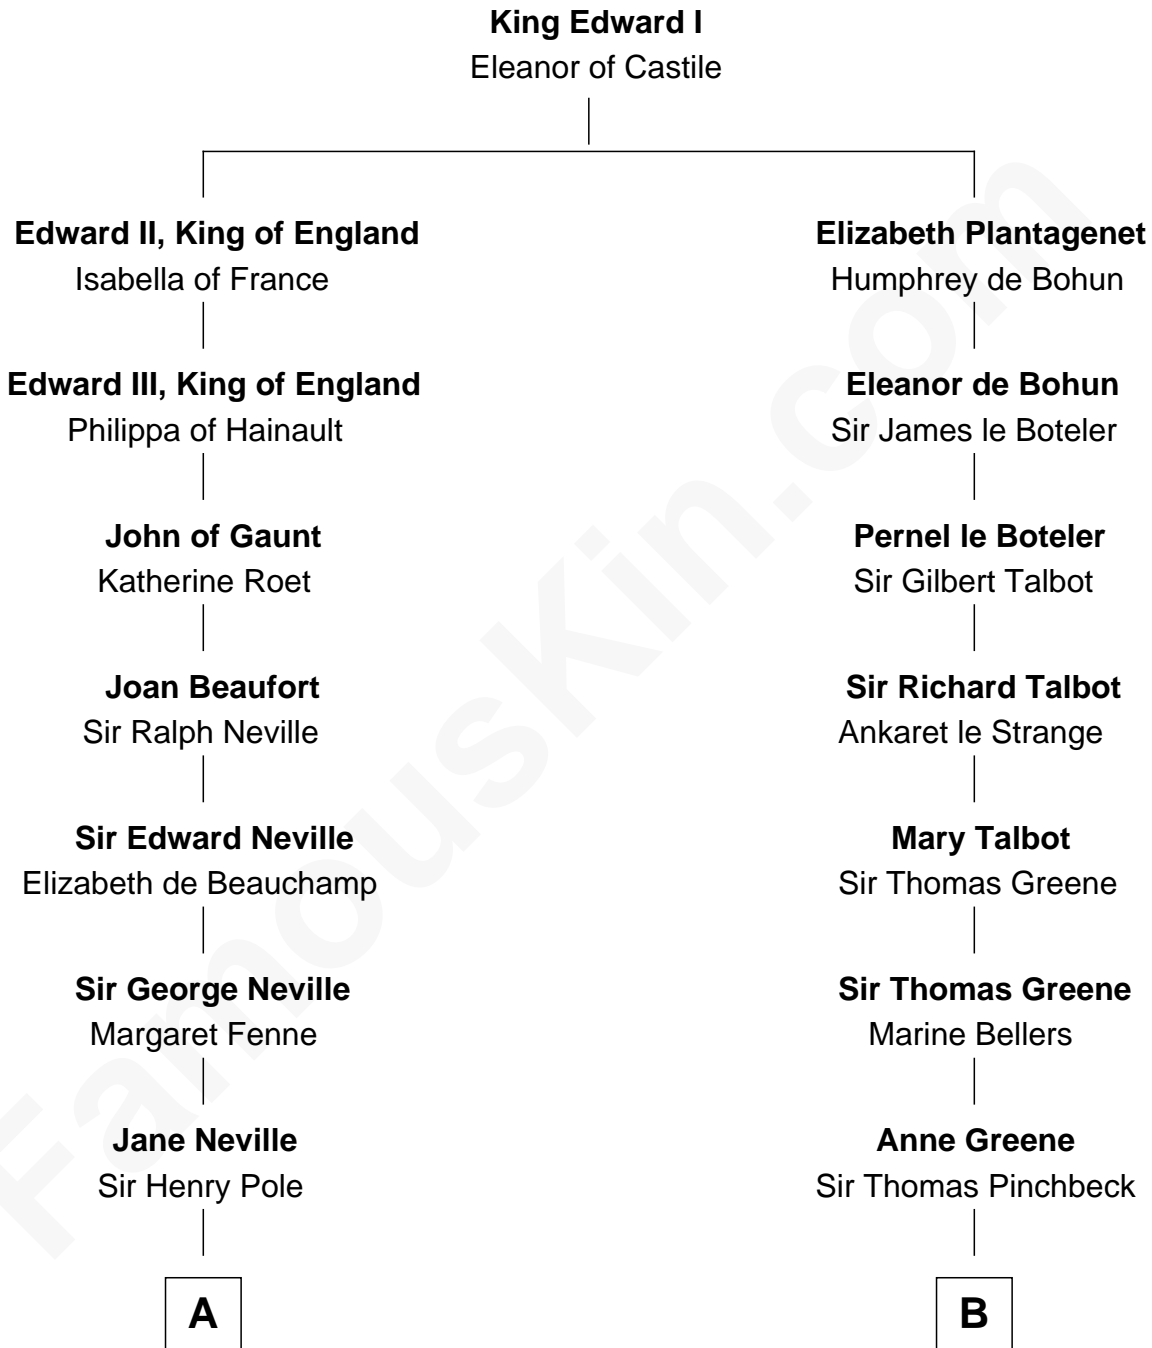

FamousKin.com Relationship Chart of

Prince Harry
Duke of Sussex

16th cousin 5 times removed of

Charles Carroll

Signer of the Declaration of Independence

C

—
Charles Robert Spencer

Margaret Baring

—
Albert Edward John Spencer

Cynthia Elinor Beatrix Hamilton

—
Edward John Spencer

Frances Ruth Burke Roche

—
Princess Diana Frances Spencer

Charles III, King of the United Kingdom

—
Prince Harry

Duke of Sussex