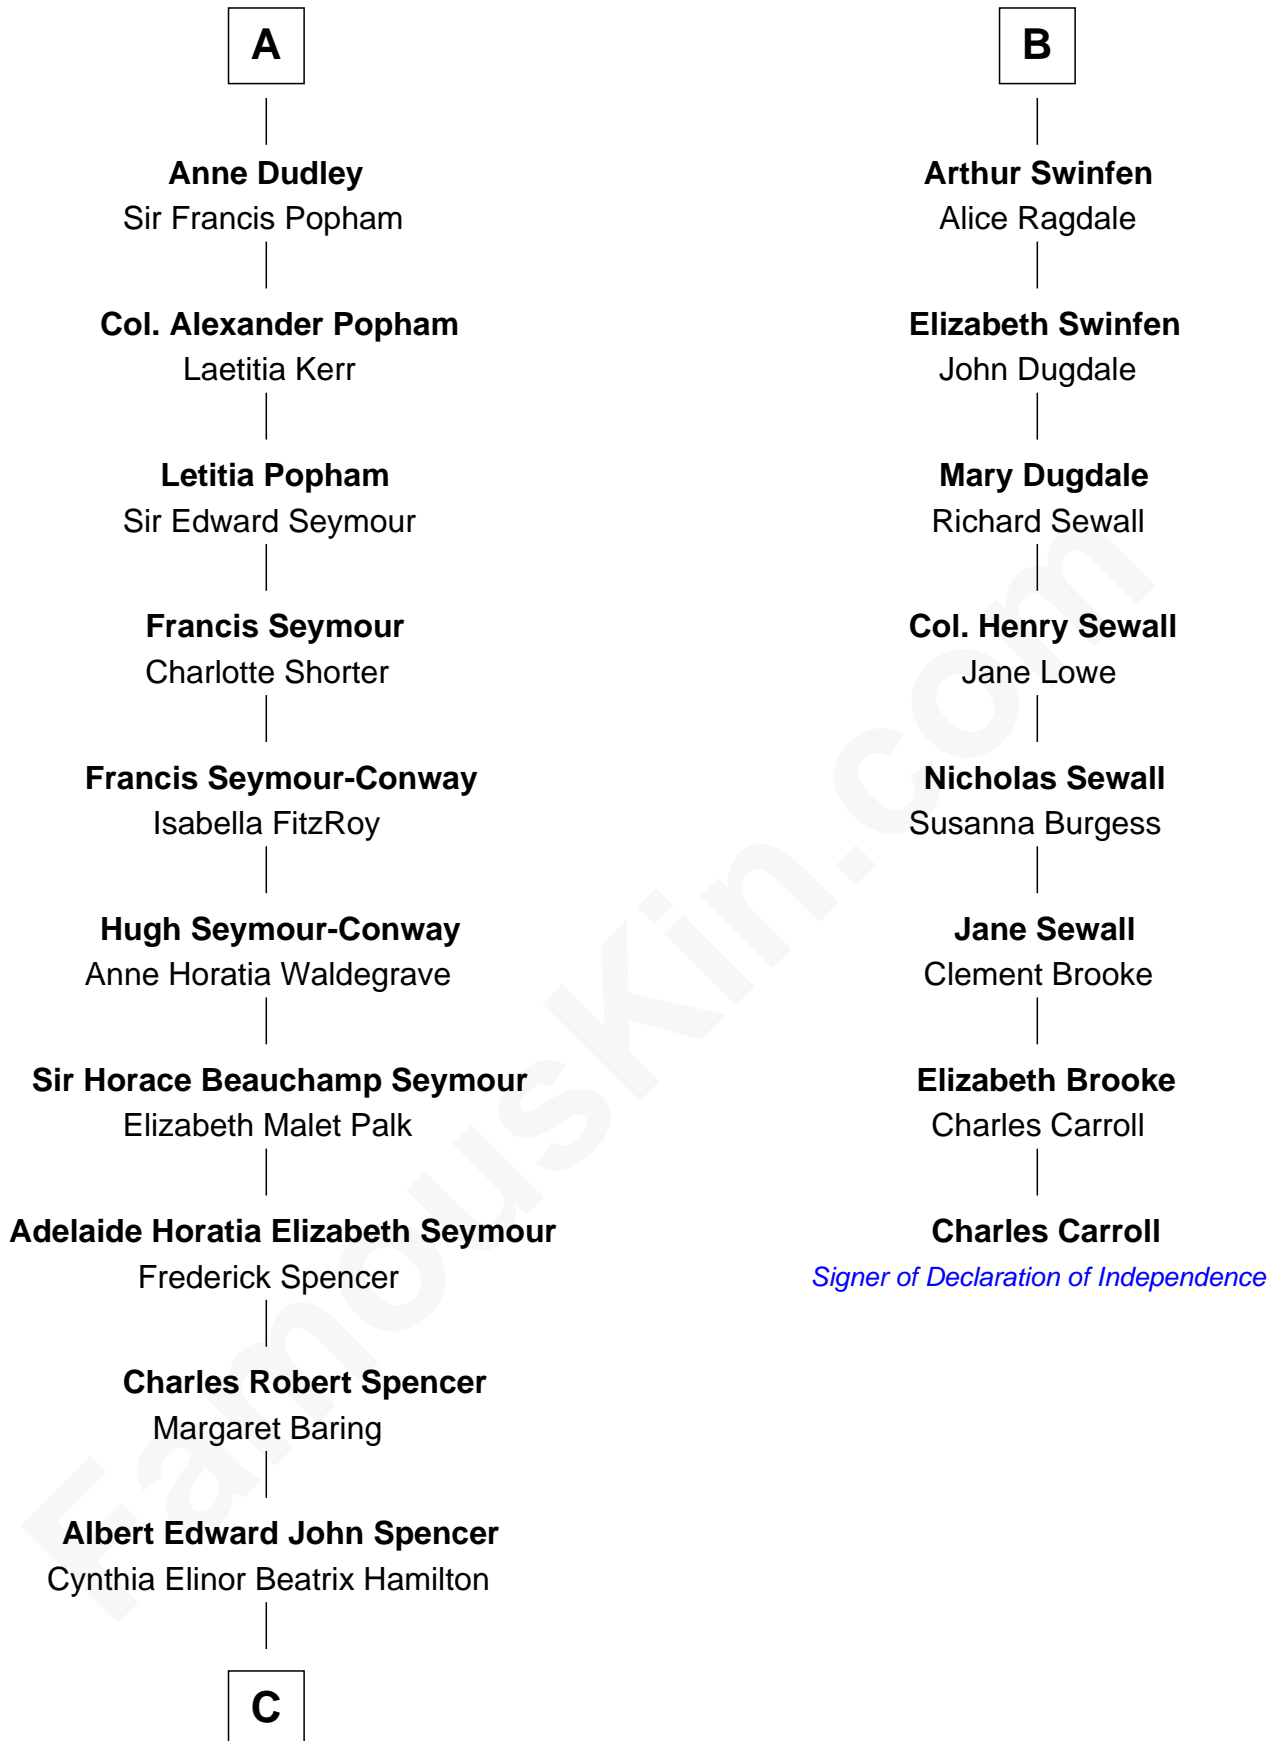

**FamousKin.com**  
**Relationship Chart of**  
**Prince Harry**  
*Duke of Sussex*

14th cousin 5 times removed of

**Charles Carroll**  
*Signer of the Declaration of Independence*

**C**

**Edward John Spencer**  
Frances Ruth Burke Roche

**Princess Diana Frances Spencer**  
Charles III, King of the United Kingdom

**Prince Harry**  
*Duke of Sussex*

FamousKin.com