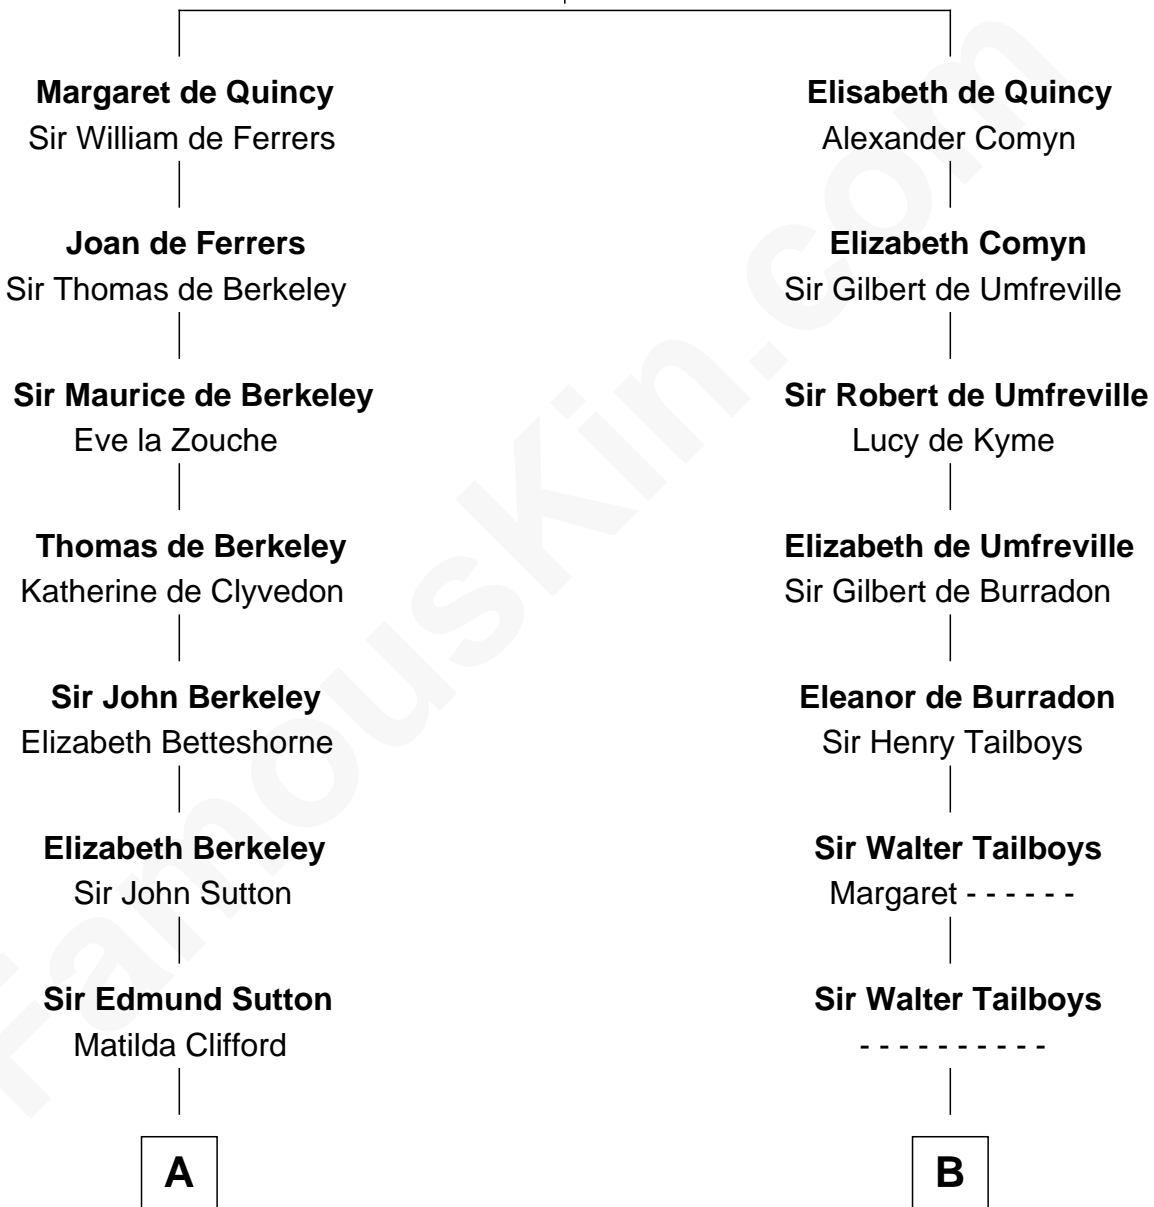

FamousKin.com Relationship Chart of

Prince Harry
Duke of Sussex

18th cousin 3 times removed of

Charles Carroll

Signer of the Declaration of Independence

Sir Roger de Quincy
Helen of Galloway

C

Charles Robert Spencer

Margaret Baring

Albert Edward John Spencer

Cynthia Elinor Beatrix Hamilton

Edward John Spencer

Frances Ruth Burke Roche

Princess Diana Frances Spencer

Charles III, King of the United Kingdom

Prince Harry