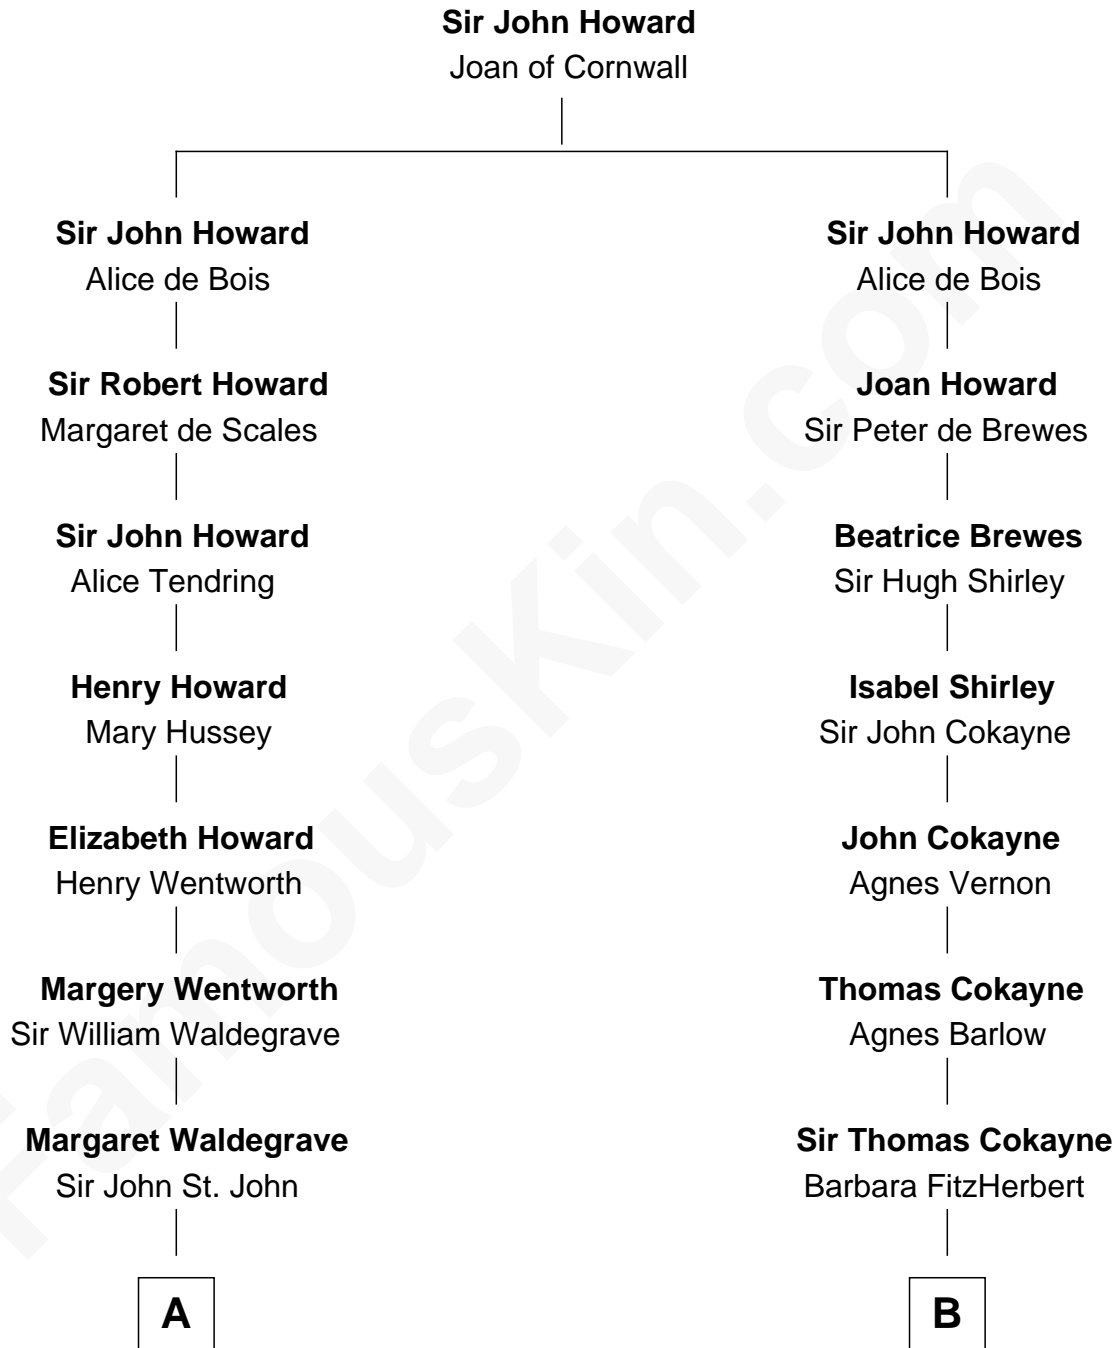

FamousKin.com
Relationship Chart of
Prince Harry
Duke of Sussex

15th cousin 6 times removed of

Charles Carroll
Signer of the Declaration of Independence

A

Margaret St. John
Sir Francis Russell

William Russell
Elizabeth Long

Francis Russell
Catherine Brydges

Anne Russell
George Digby

Ann Digby
Sir Robert Spencer

Sir Charles Spencer
Anne Churchill

John Spencer
Georgiana Carolina Carteret

John Spencer
Margaret Georgiana Poyntz

George John Spencer
Lavina Bingham