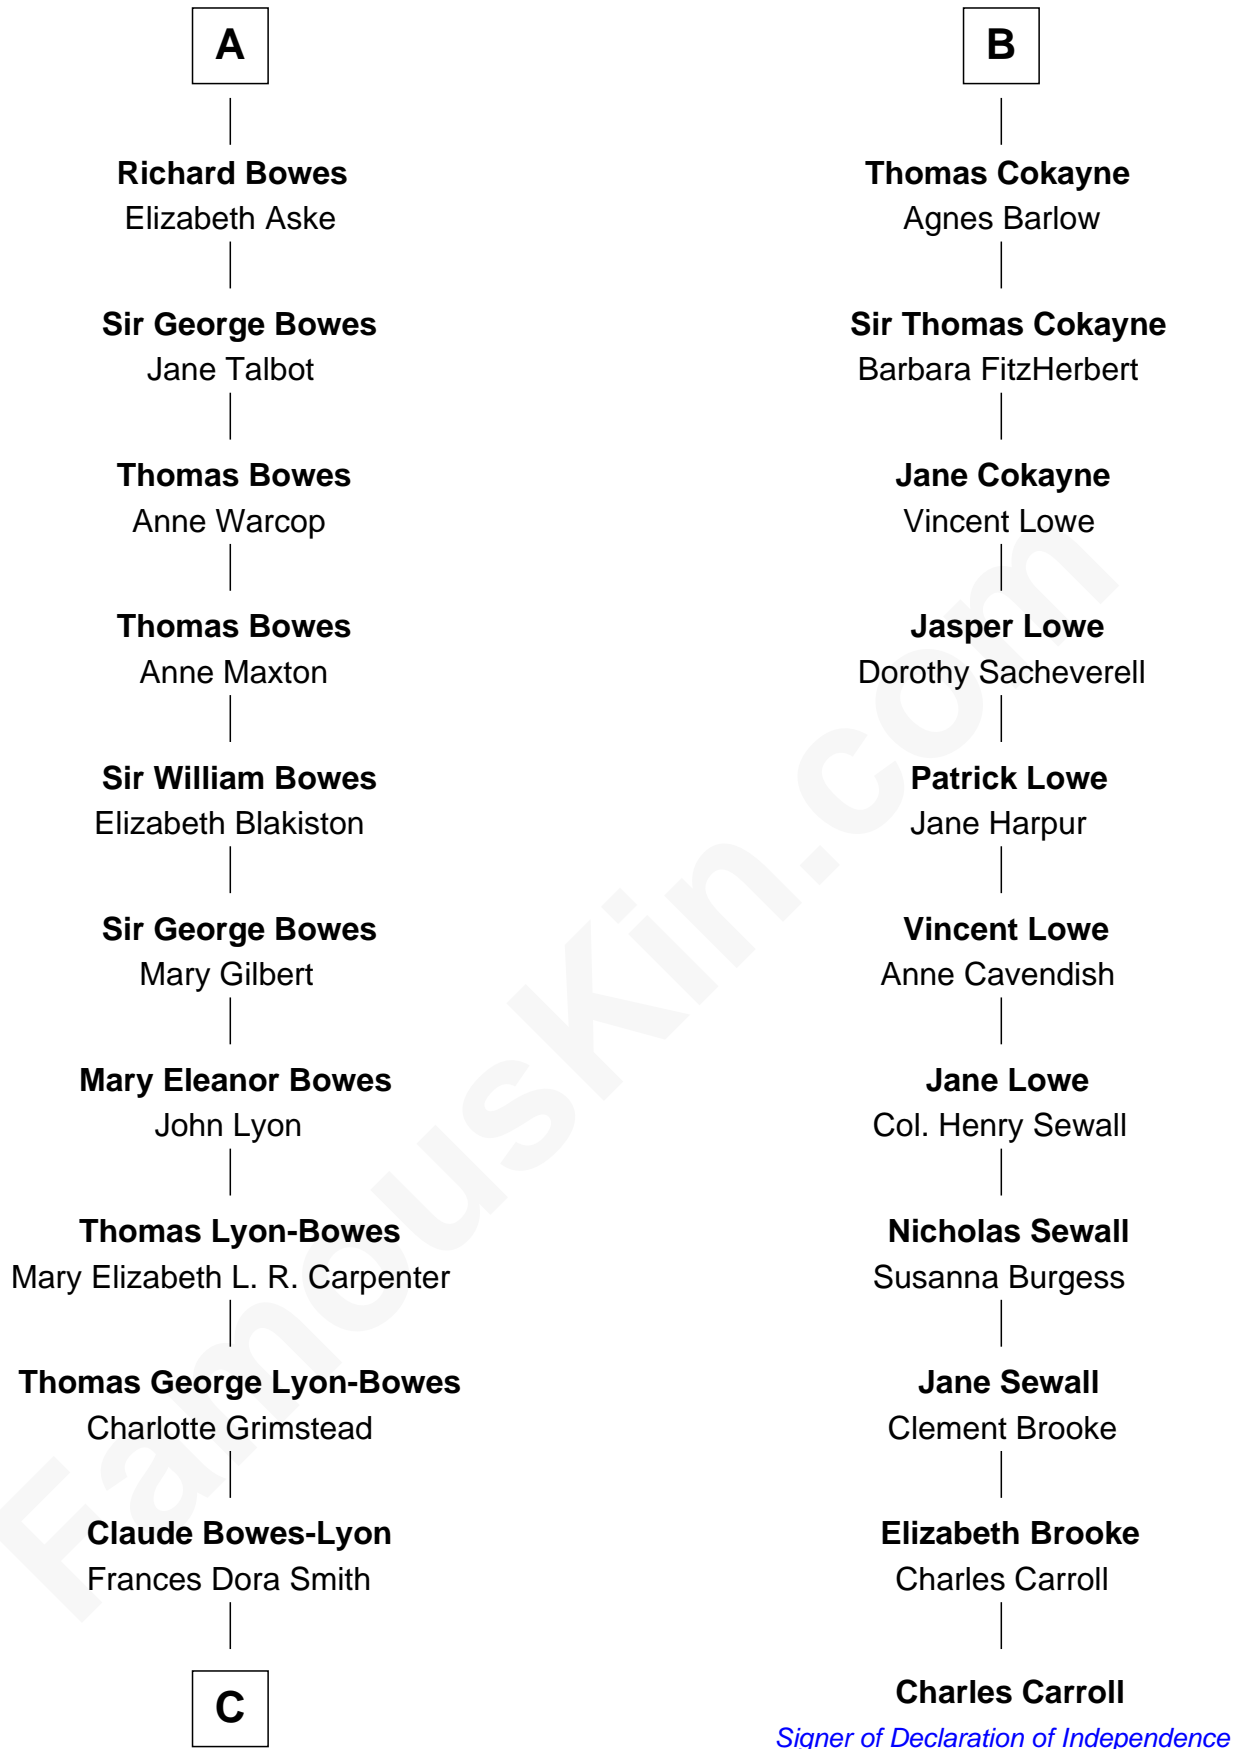

# FamousKin.com Relationship Chart of

**Prince Harry**

*Duke of Sussex*

17th cousin 4 times removed of

**Charles Carroll**

*Signer of the Declaration of Independence*

**Sir James de Audley**

Ela Longespee

Katherine Giffard

**Sir Nicholas Audley**

Joan Martin

**Alice de Audley**

Sir Hugh de Meynell

**Isabel de Meynell**

Sir Thomas de Shirley

**Sir Hugh Shirley**

Beatrice Brewes

**Isabel Shirley**

Sir John Cokayne

**John Cokayne**

Agnes Vernon

**B**

**C**

**Claude George Bowes-Lyon**  
Cecilia Nina Cavendish-Bentinck

**Elizabeth Bowes-Lyon**  
George VI, King of the United Kingdom

**Elizabeth II, Queen of the United Kingdom**  
Prince Philip of Edinburgh

**Charles III, King of the United Kingdom**  
Princess Diana Frances Spencer