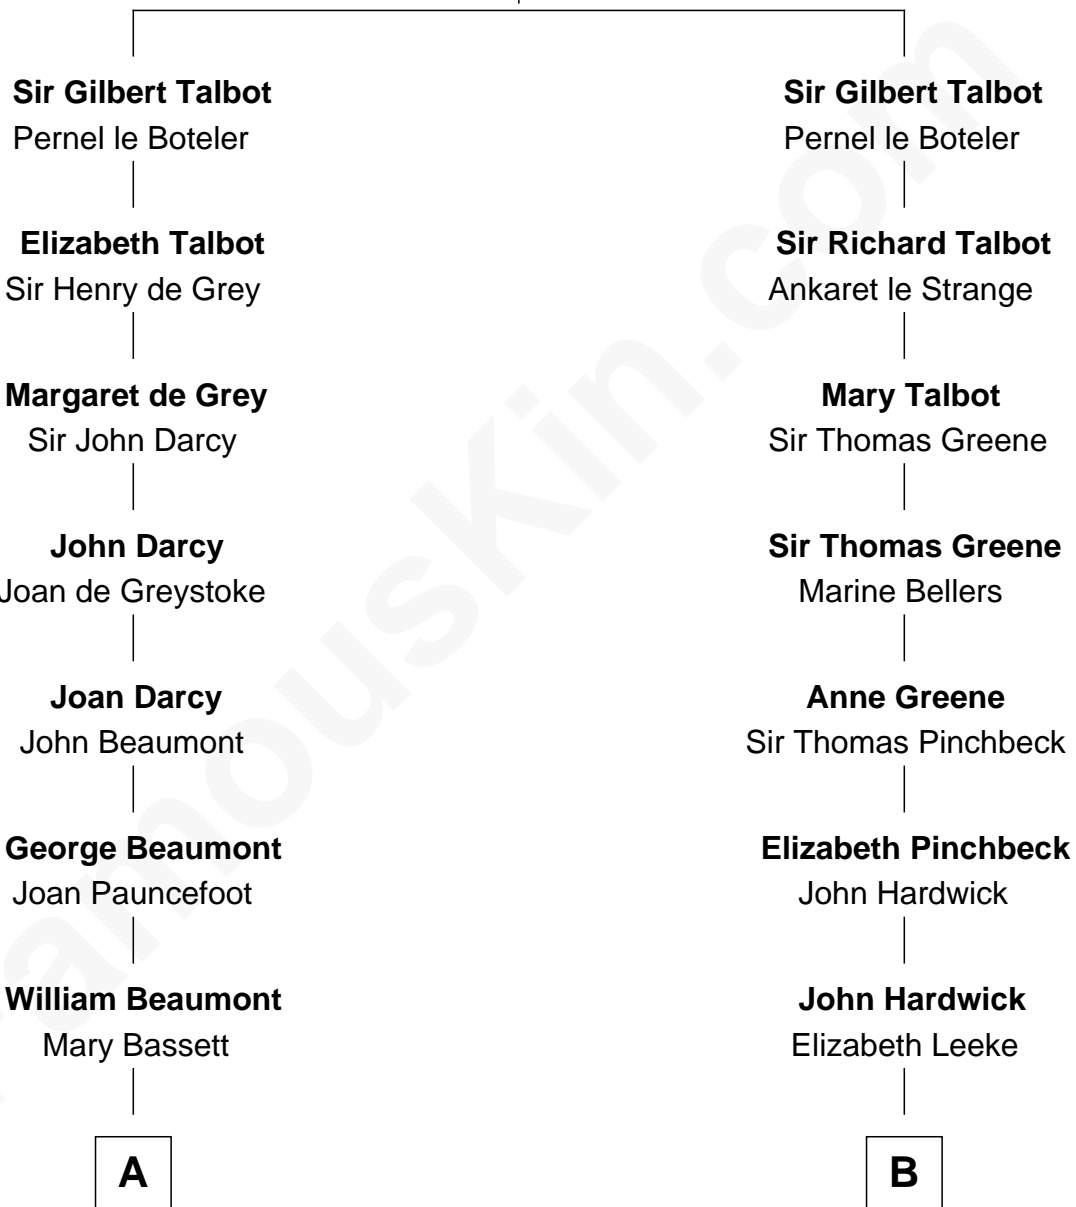

FamousKin.com Relationship Chart of

Prince Harry
Duke of Sussex

14th cousin 7 times removed of

Charles Carroll

Signer of the Declaration of Independence

Richard Talbot
Elizabeth Comyn

C

Rosalind Cecilia Caroline Bingham

James Albert Edward Hamilton

Cynthia Elinor Beatrix Hamilton

Albert Edward John Spencer

Edward John Spencer

Frances Ruth Burke Roche

Princess Diana Frances Spencer

Charles III, King of the United Kingdom

Prince Harry