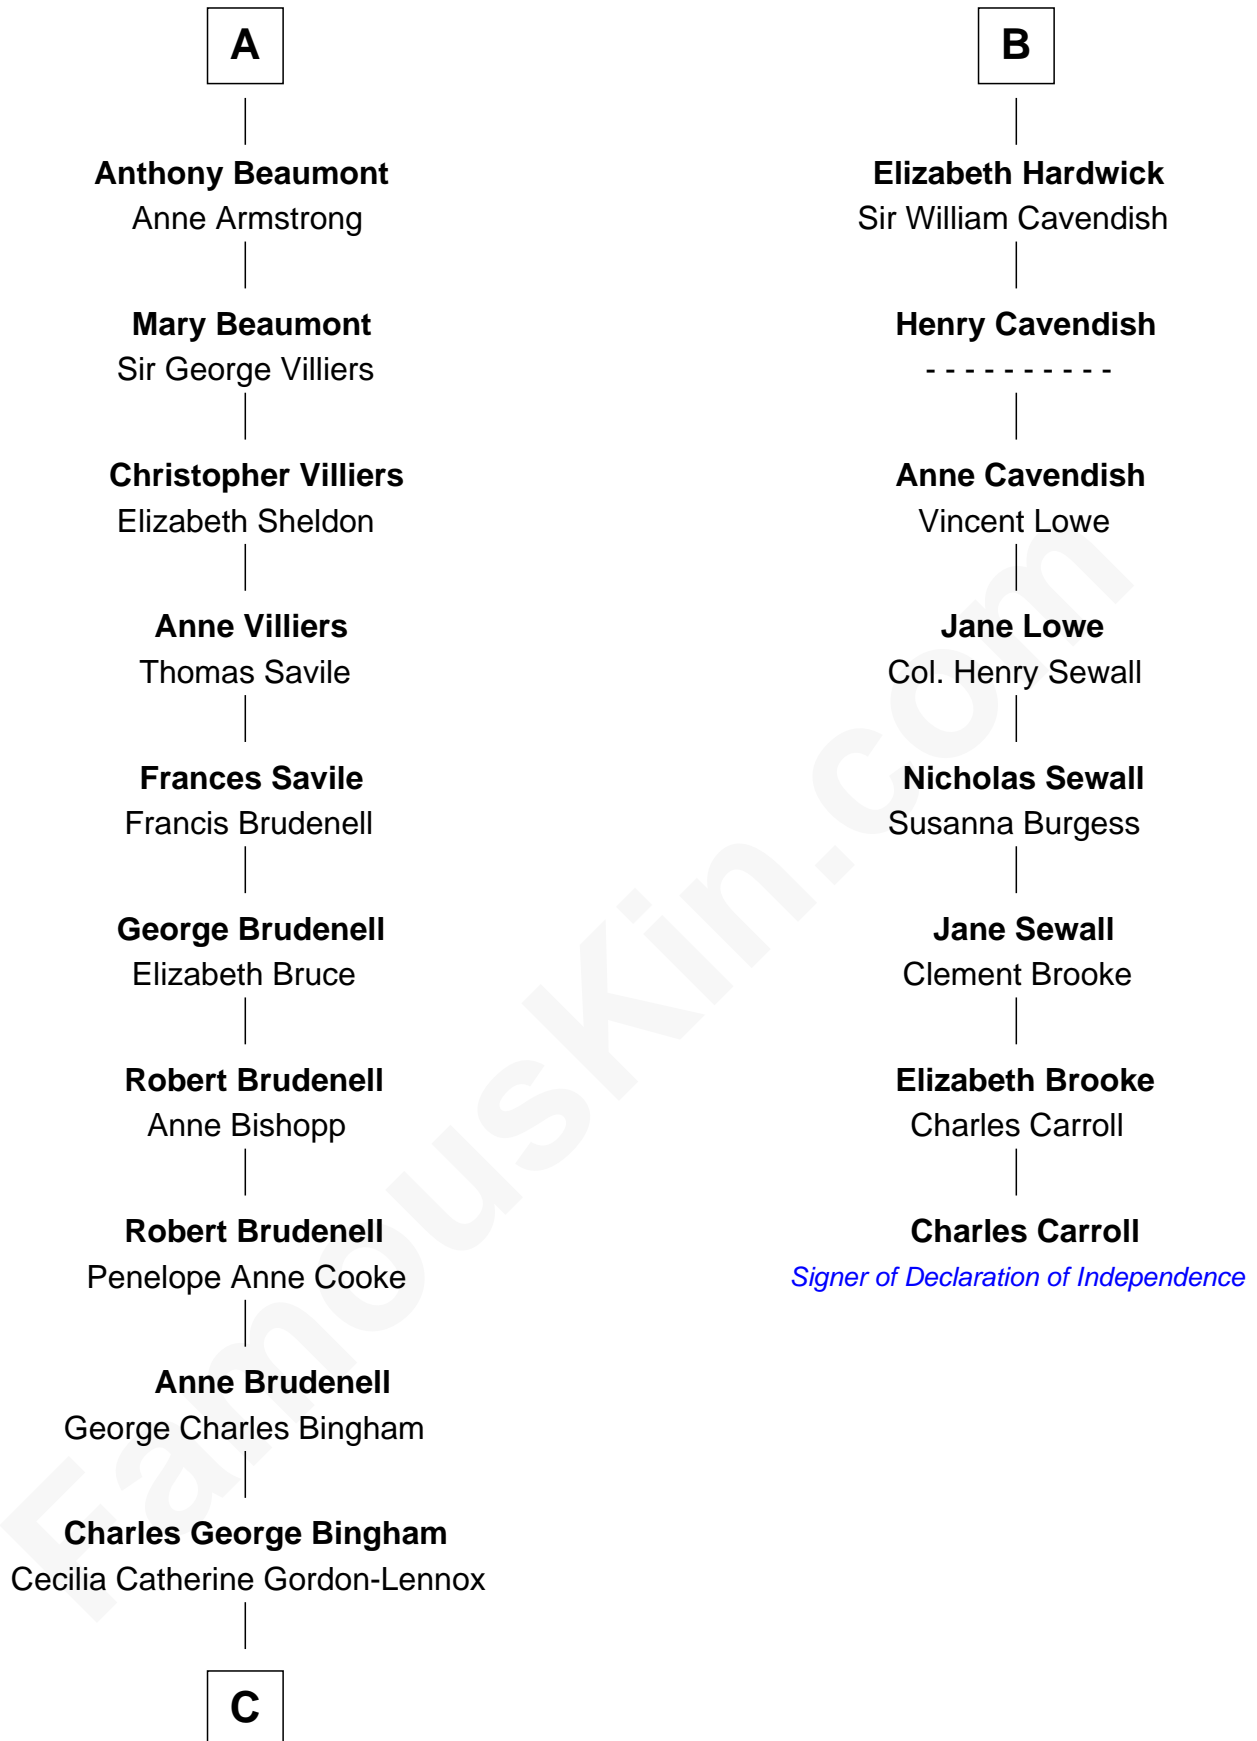

FamousKin.com Relationship Chart of

Prince Harry
Duke of Sussex

14th cousin 7 times removed of

Charles Carroll

Signer of the Declaration of Independence

Richard Talbot
Elizabeth Comyn

C

Rosalind Cecilia Caroline Bingham

James Albert Edward Hamilton

Cynthia Elinor Beatrix Hamilton

Albert Edward John Spencer

Edward John Spencer

Frances Ruth Burke Roche

Princess Diana Frances Spencer

Charles III, King of the United Kingdom

Prince Harry