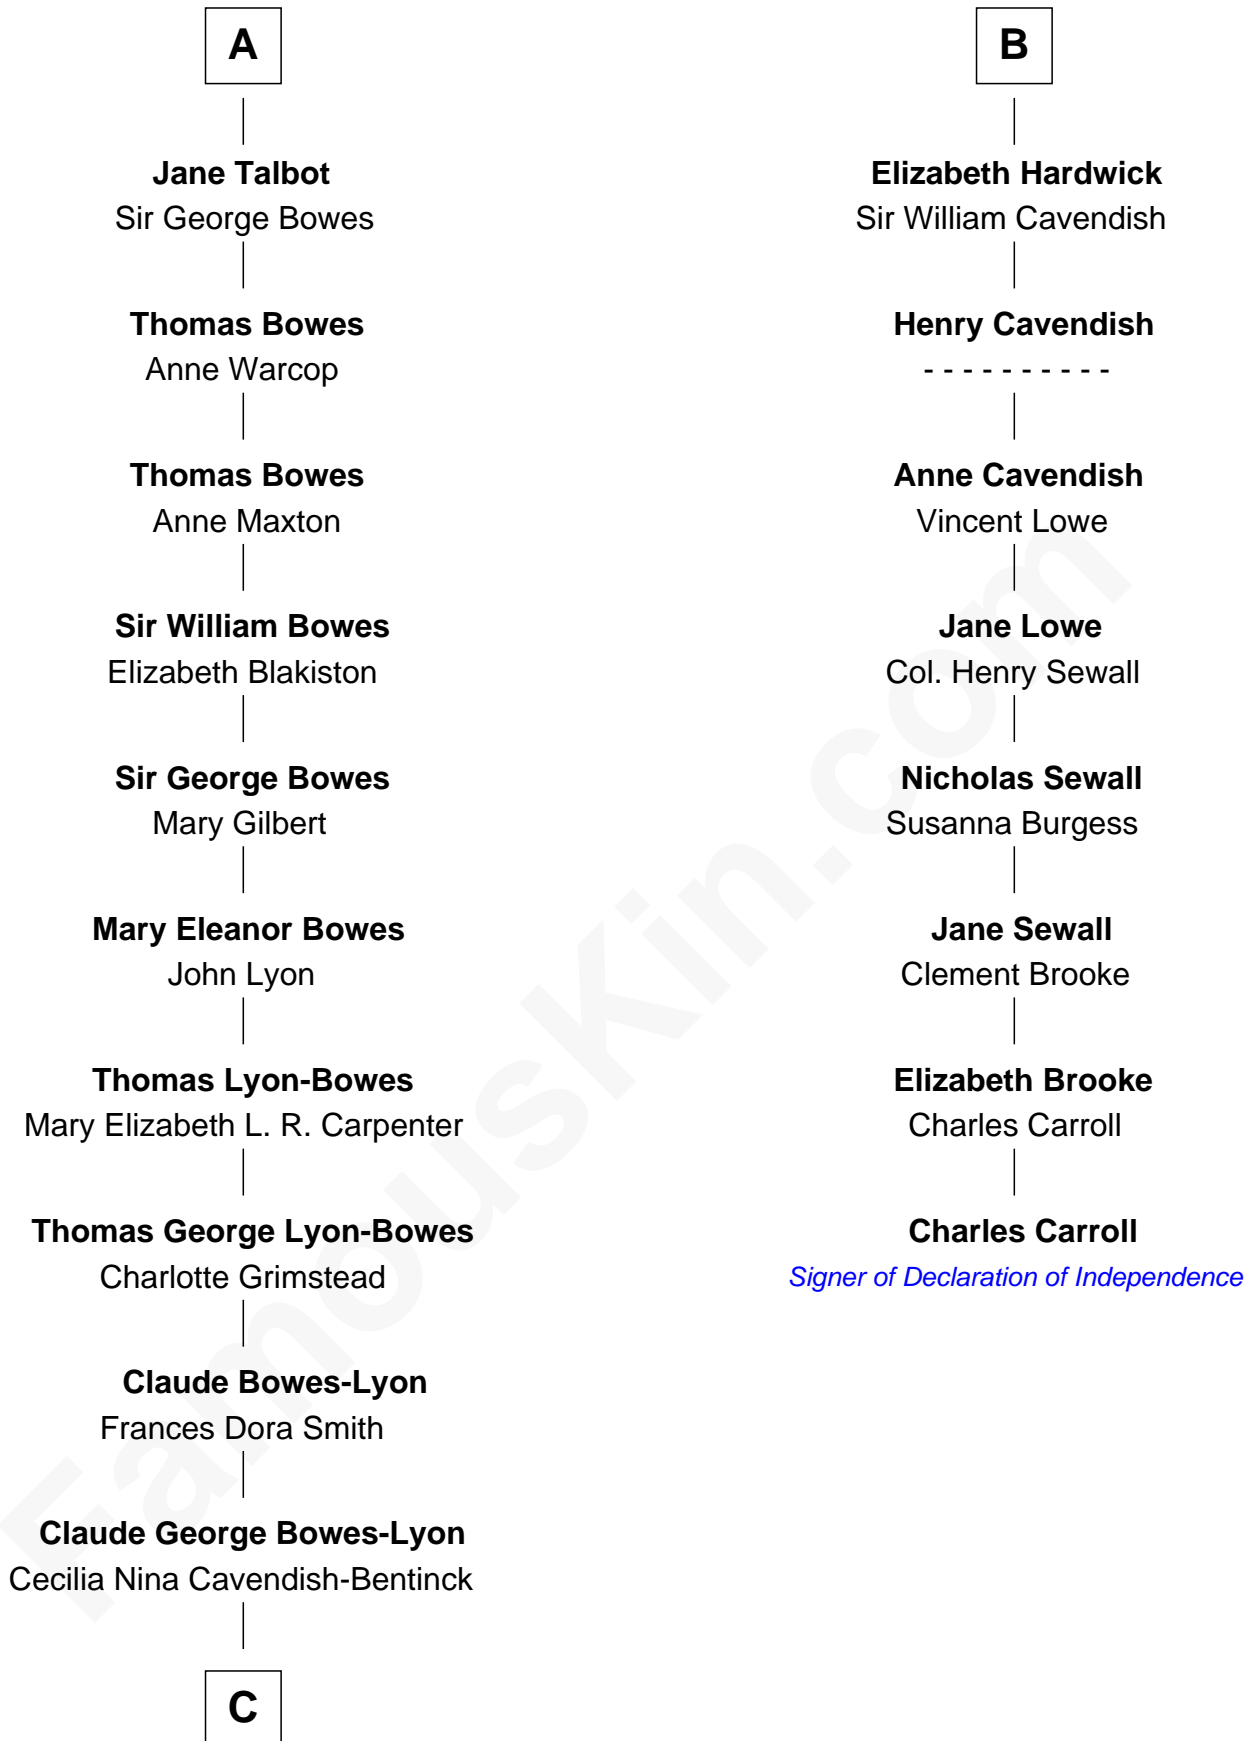

FamousKin.com Relationship Chart of

Prince Harry
Duke of Sussex

14th cousin 6 times removed of

Charles Carroll

Signer of the Declaration of Independence

Sir James le Boteler
Eleanor de Bohun

James le Boteler
Elizabeth Darcy

Sir Richard Talbot
Ankaret le Strange

Mary Talbot
Sir Thomas Greene

Sir Thomas Greene
Marine Bellers

Anne Greene
Sir Thomas Pinchbeck

Elizabeth Pinchbeck
John Hardwick

John Hardwick
Elizabeth Leeke

B

C