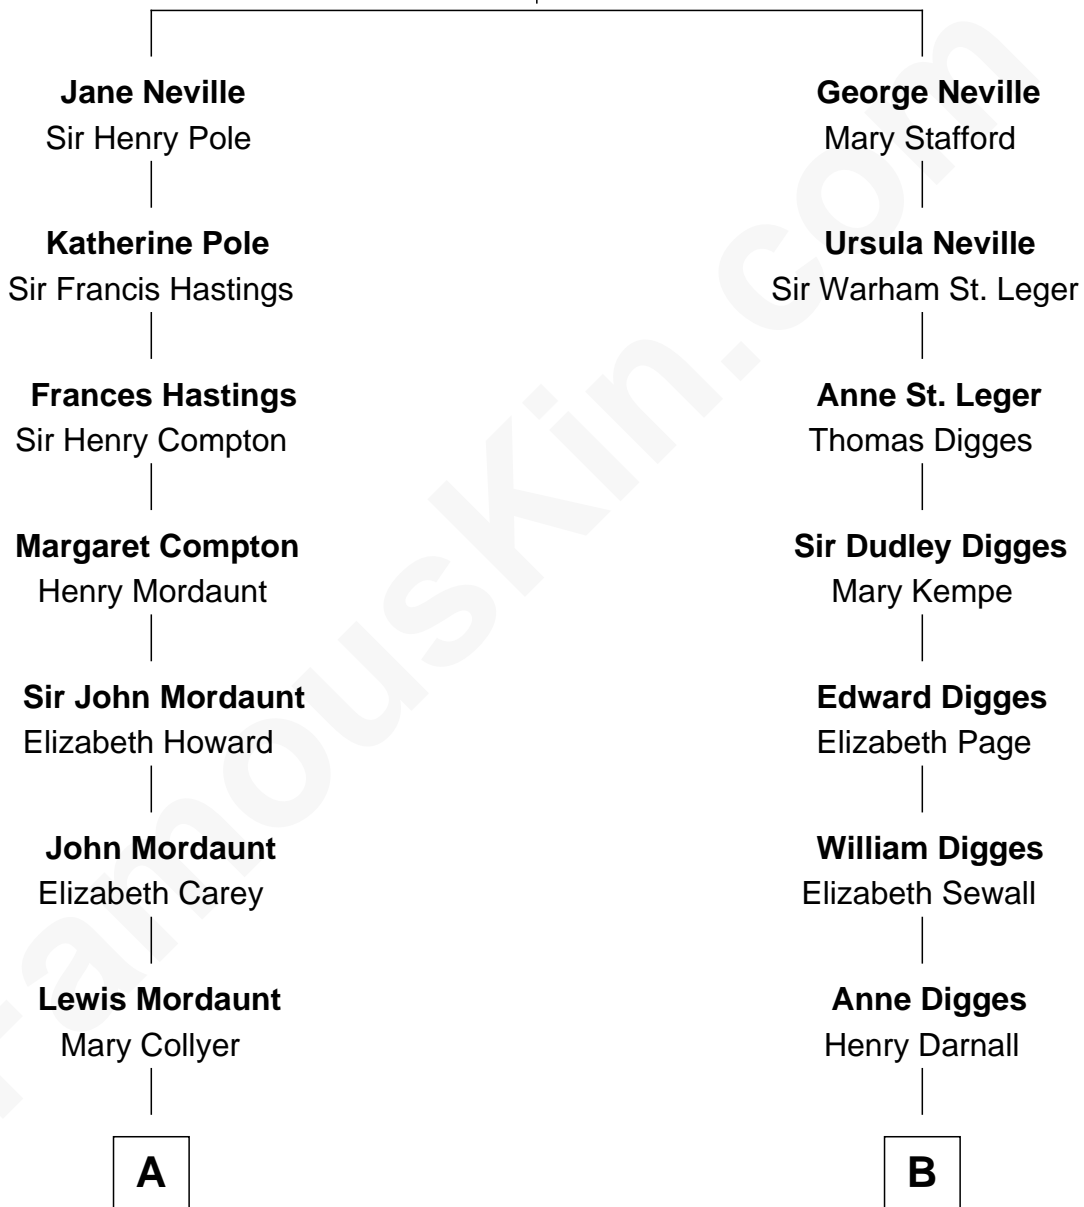

FamousKin.com Relationship Chart of

Prince Harry
Duke of Sussex

8th cousin 7 times removed of

Daniel Carroll

Signer of the U.S. Constitution

Sir George Neville
Margaret Fenne

A

Anna Maria Mordaunt

Stephen Poyntz

Margaret Georgiana Poyntz

John Spencer

George John Spencer

Lavina Bingham

Frederick Spencer

Adelaide Horatia Elizabeth Seymour

Charles Robert Spencer

Margaret Baring

Albert Edward John Spencer

Cynthia Elinor Beatrix Hamilton

Edward John Spencer

Frances Ruth Burke Roche

Princess Diana Frances Spencer

Charles III, King of the United Kingdom

Prince Harry