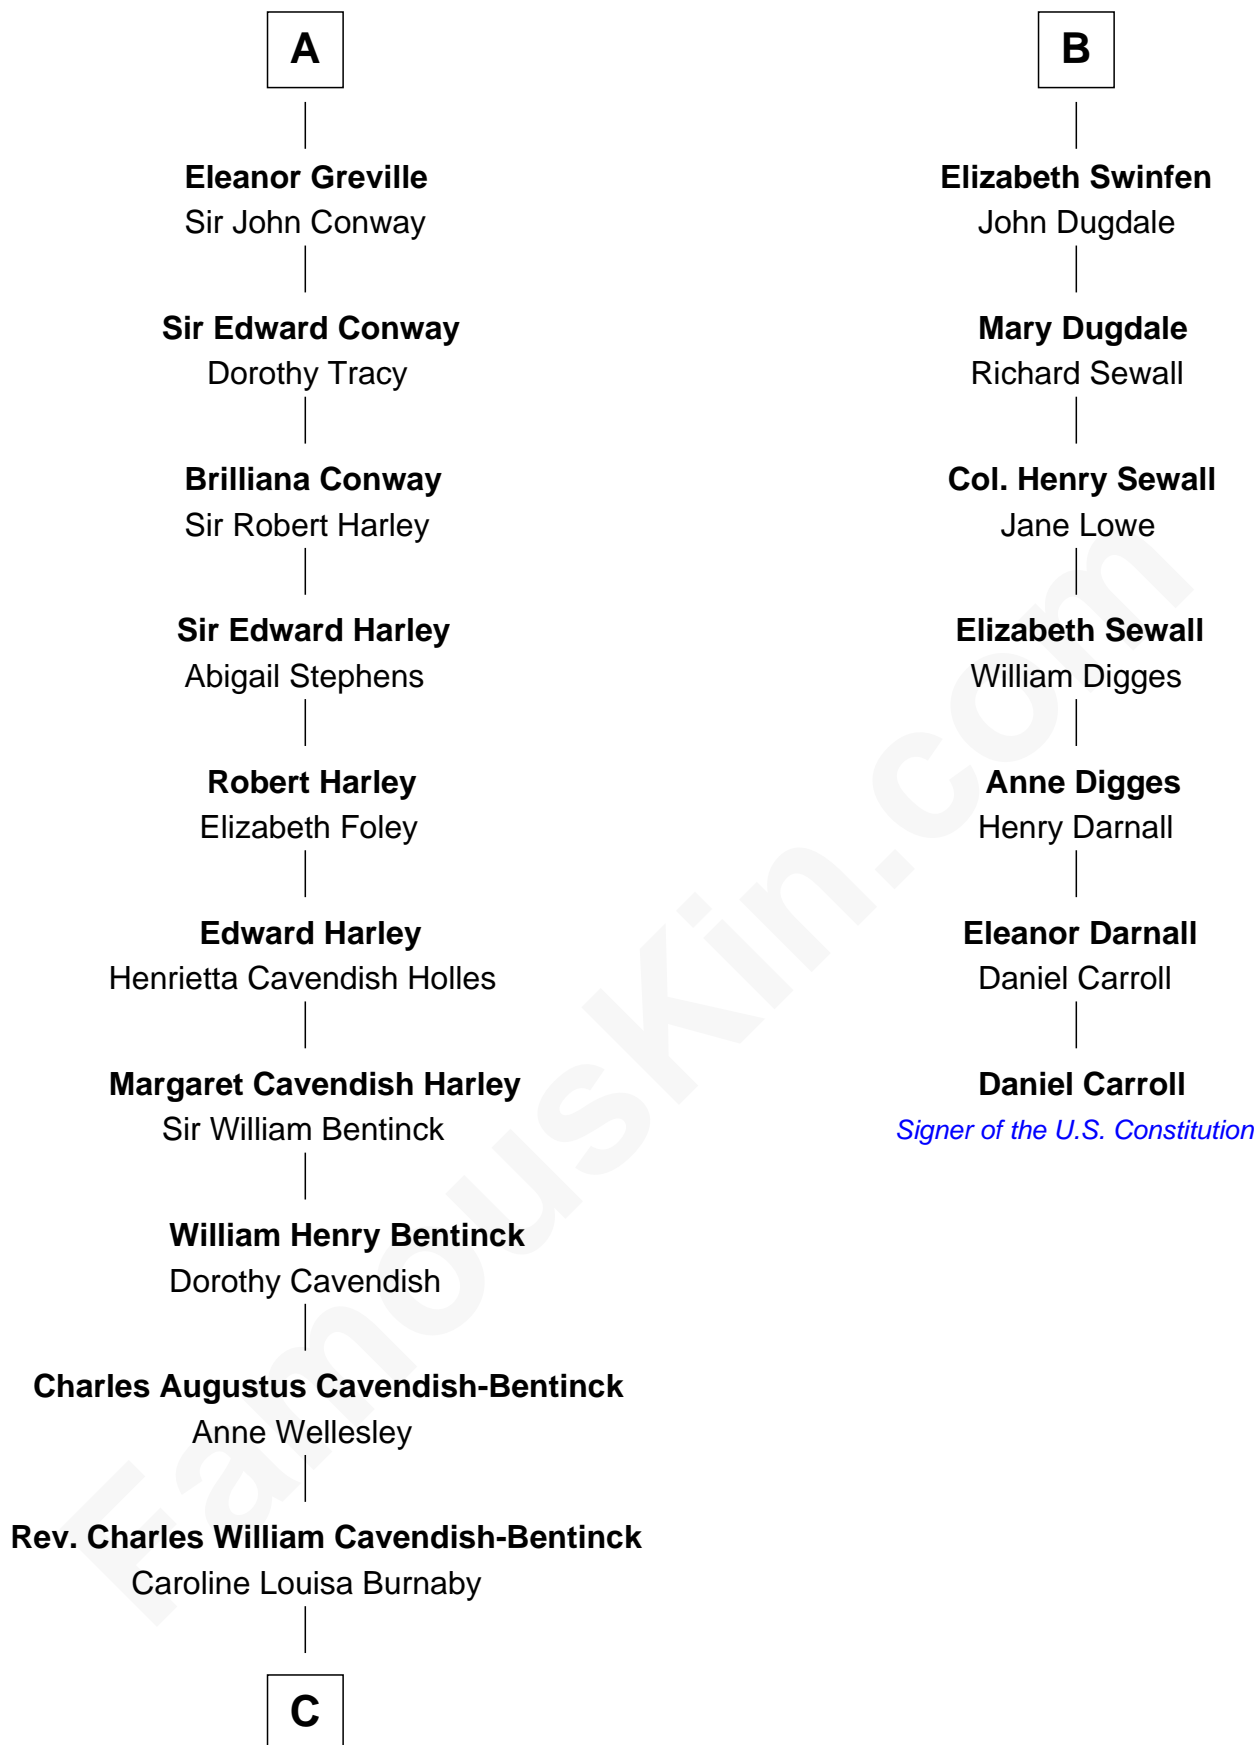

# FamousKin.com Relationship Chart of

**Prince Harry**  
*Duke of Sussex*

13th cousin 8 times removed of

**Daniel Carroll**

*Signer of the U.S. Constitution*

**C**

**Cecilia Nina Cavendish-Bentinck**

Claude George Bowes-Lyon

**Elizabeth Bowes-Lyon**

George VI, King of the United Kingdom

**Elizabeth II, Queen of the United Kingdom**

Prince Philip of Edinburgh

**Charles III, King of the United Kingdom**

Princess Diana Frances Spencer