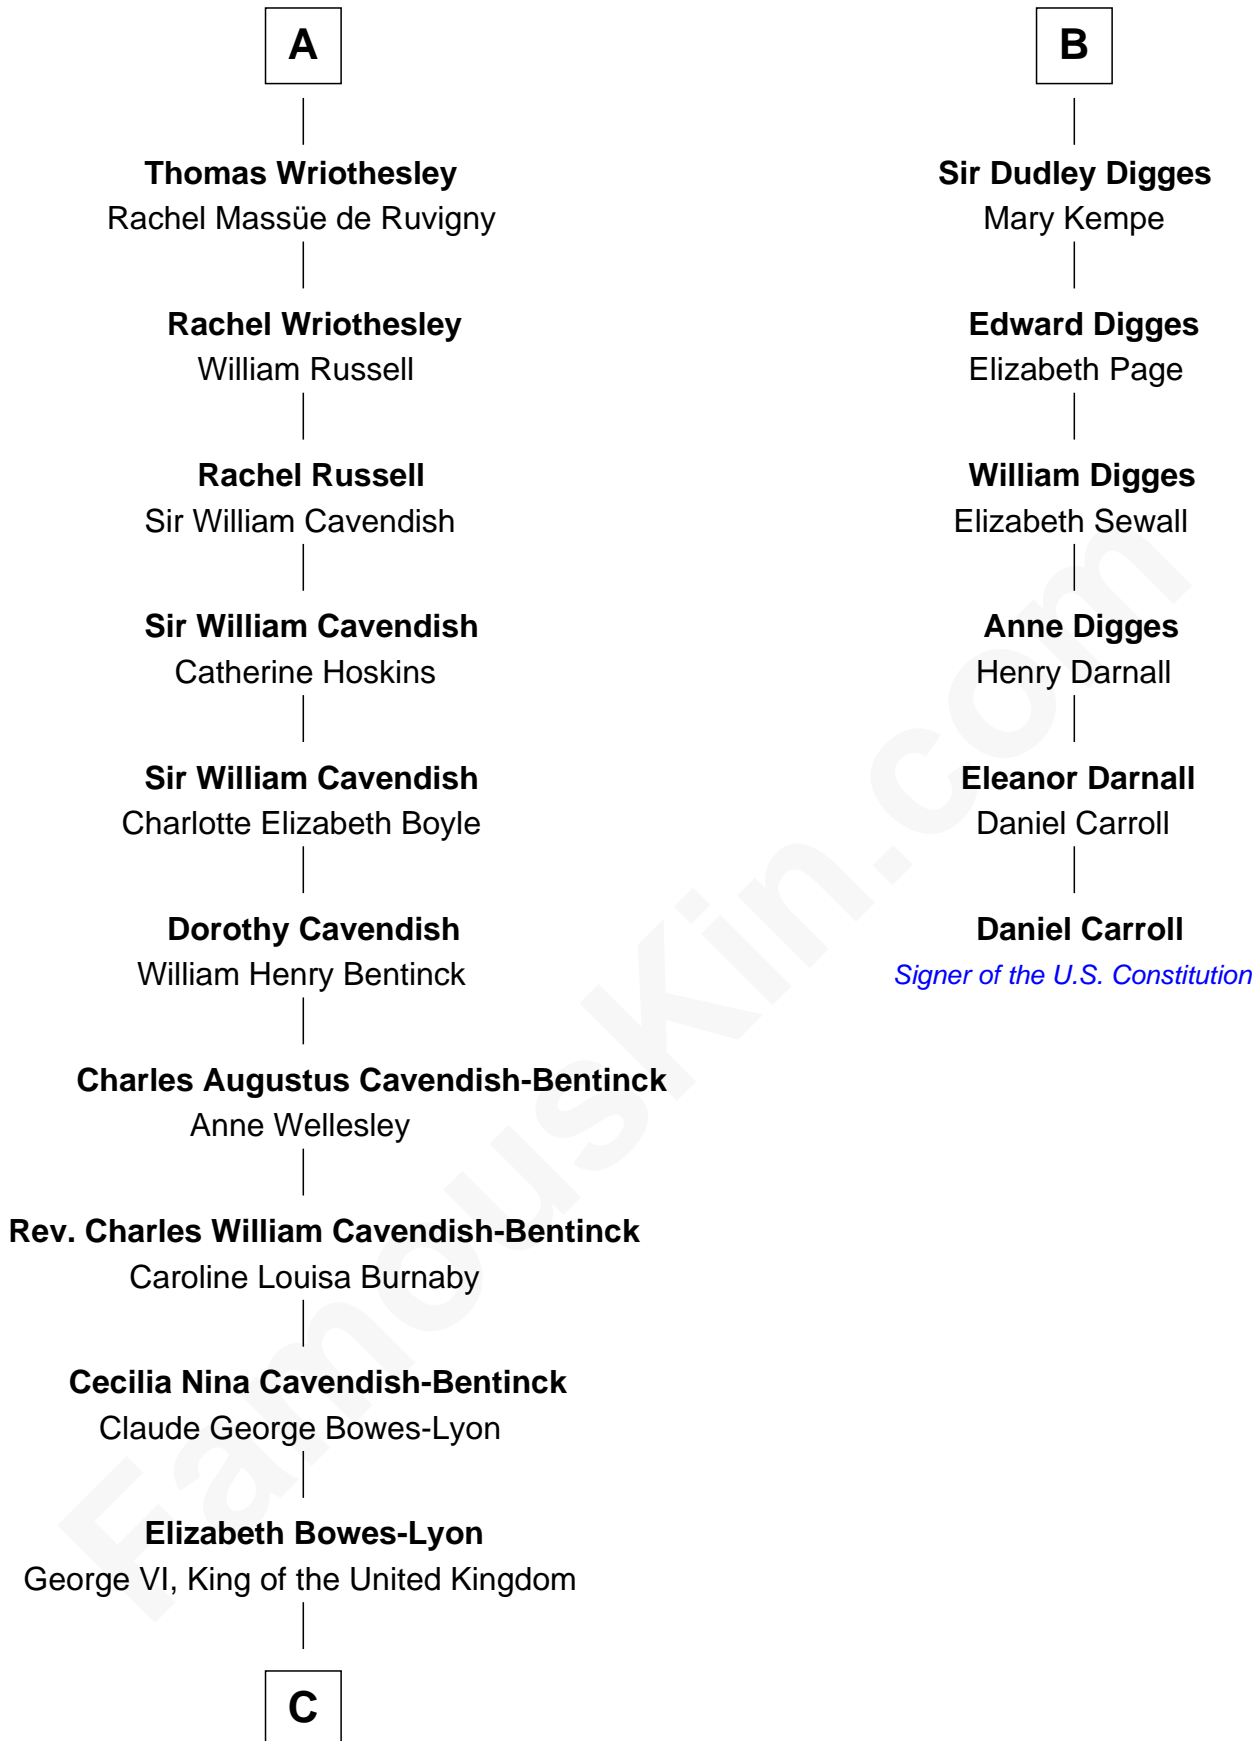

FamousKin.com Relationship Chart of

Prince Harry
Duke of Sussex

12th cousin 7 times removed of

Daniel Carroll

Signer of the U.S. Constitution

C

Elizabeth II, Queen of the United Kingdom

Prince Philip of Edinburgh

Charles III, King of the United Kingdom

Princess Diana Frances Spencer

Prince Harry

Duke of Sussex

FamousKin.com