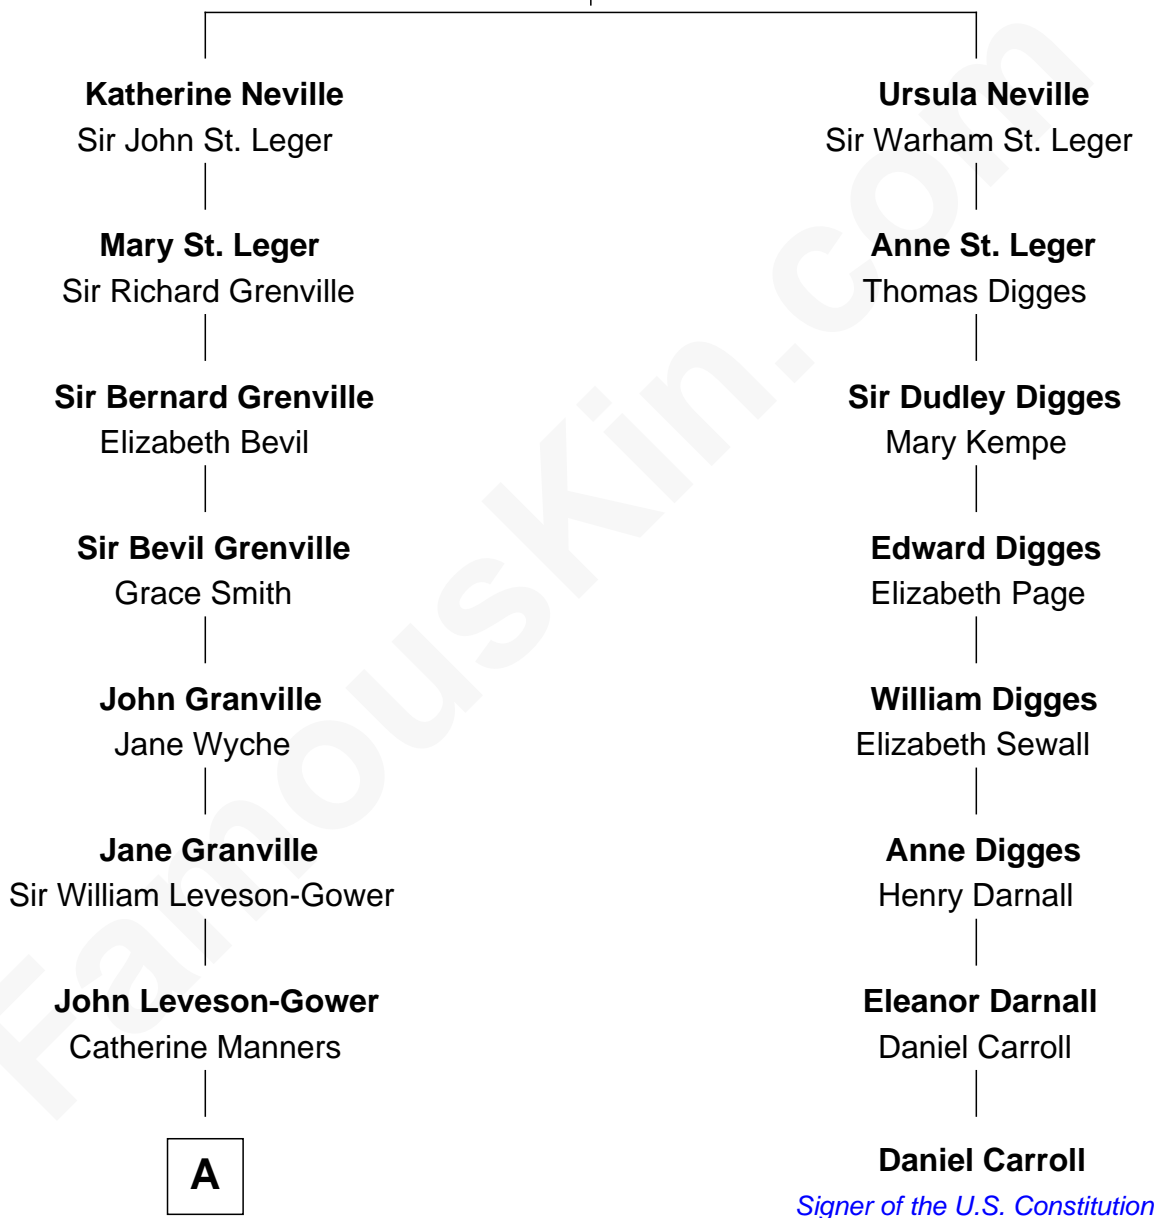

# FamousKin.com Relationship Chart of

**Prince Harry**  
*Duke of Sussex*

7th cousin 10 times removed of

**Daniel Carroll**

*Signer of the U.S. Constitution*

**George Neville**  
Mary Stafford

**A**

**John Leveson-Gower**

Evelyn Pierrepont

**Gertrude Leveson-Gower**

John Russell

**Francis Russell**

Elizabeth Keppel

**Sir John Russell**

Georgiana Gordon

**Louisa Jane Russell**

James Hamilton

**James Hamilton**

Mary Anna Curzon-Howe

**James Albert Edward Hamilton**

Rosalind Cecilia Caroline Bingham

**Cynthia Elinor Beatrix Hamilton**

Albert Edward John Spencer

**Edward John Spencer**

Frances Ruth Burke Roche

**Princess Diana Frances Spencer**

Charles III, King of the United Kingdom

**Prince Harry**

*Duke of Sussex*