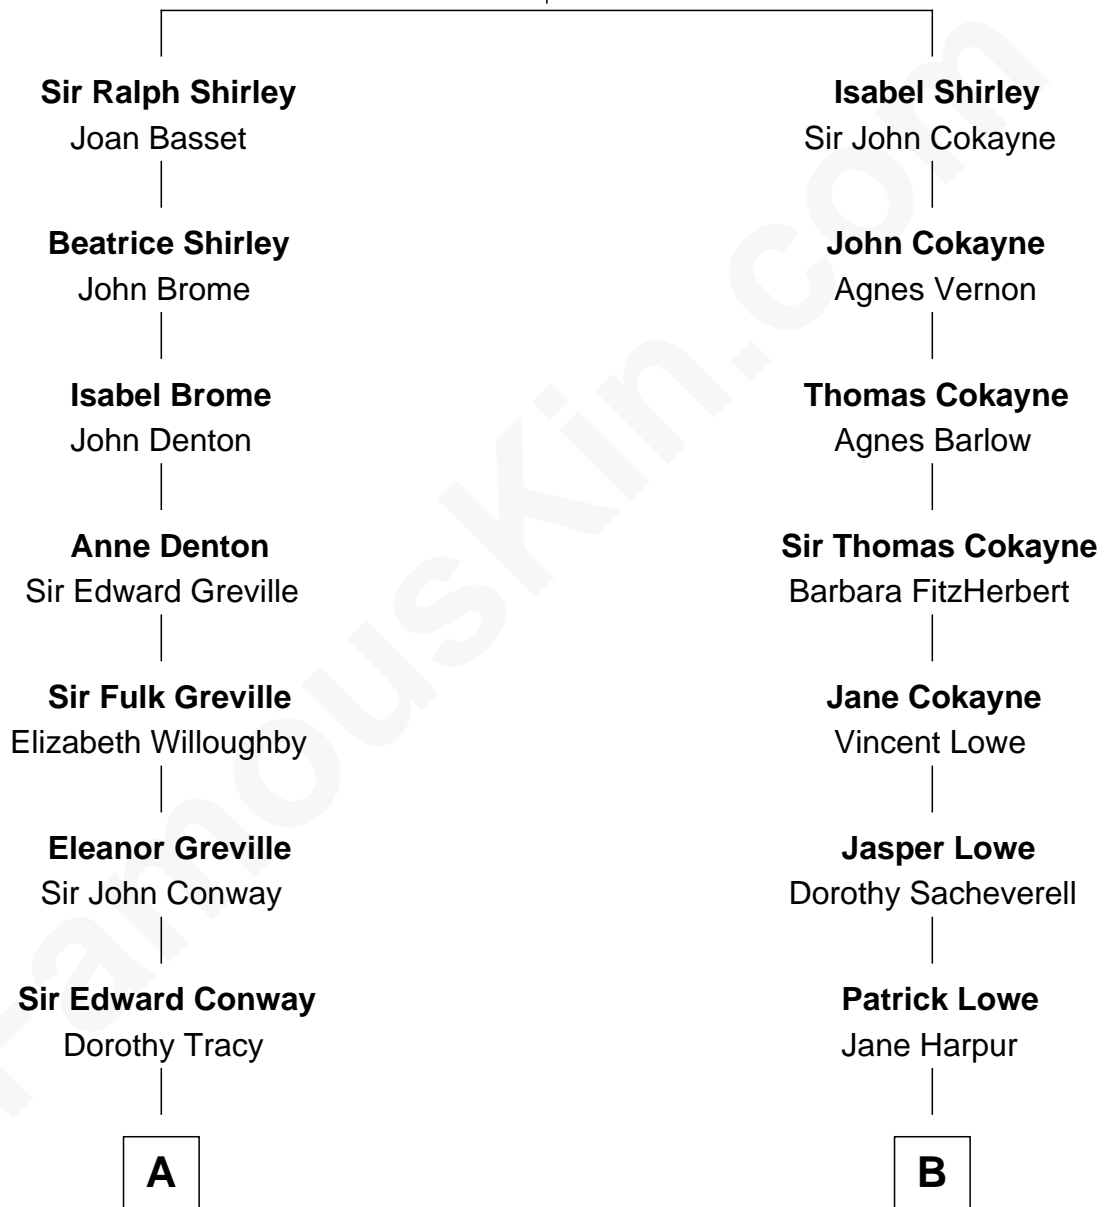

FamousKin.com Relationship Chart of

Prince Harry
Duke of Sussex

12th cousin 7 times removed of

Daniel Carroll

Signer of the U.S. Constitution

Sir Hugh Shirley
Beatrice Brewes

C

Elizabeth II, Queen of the United Kingdom

Prince Philip of Edinburgh

Charles III, King of the United Kingdom

Princess Diana Frances Spencer

Prince Harry

Duke of Sussex

FamousKin.com