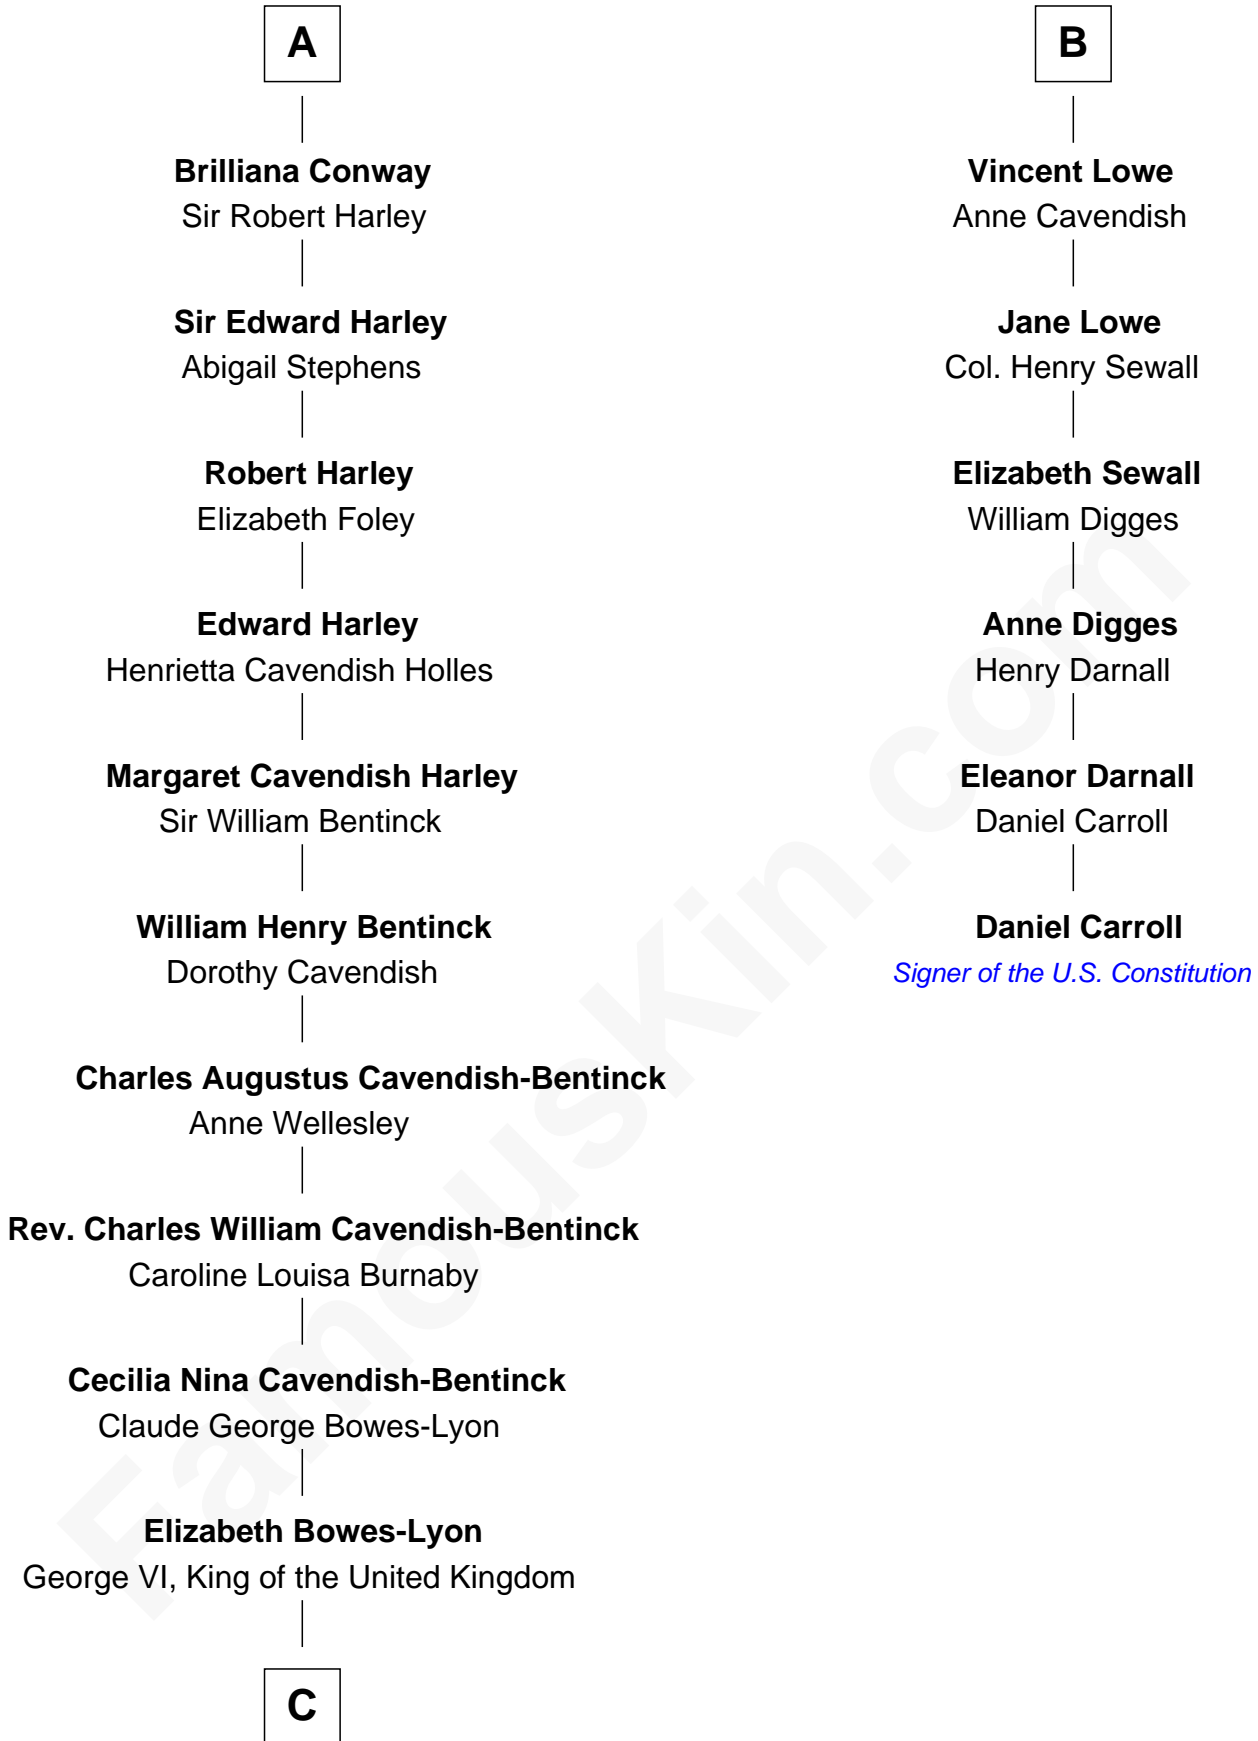

FamousKin.com Relationship Chart of

Prince Harry
Duke of Sussex

12th cousin 7 times removed of

Daniel Carroll

Signer of the U.S. Constitution

Sir Hugh Shirley
Beatrice Brewes

C

Elizabeth II, Queen of the United Kingdom