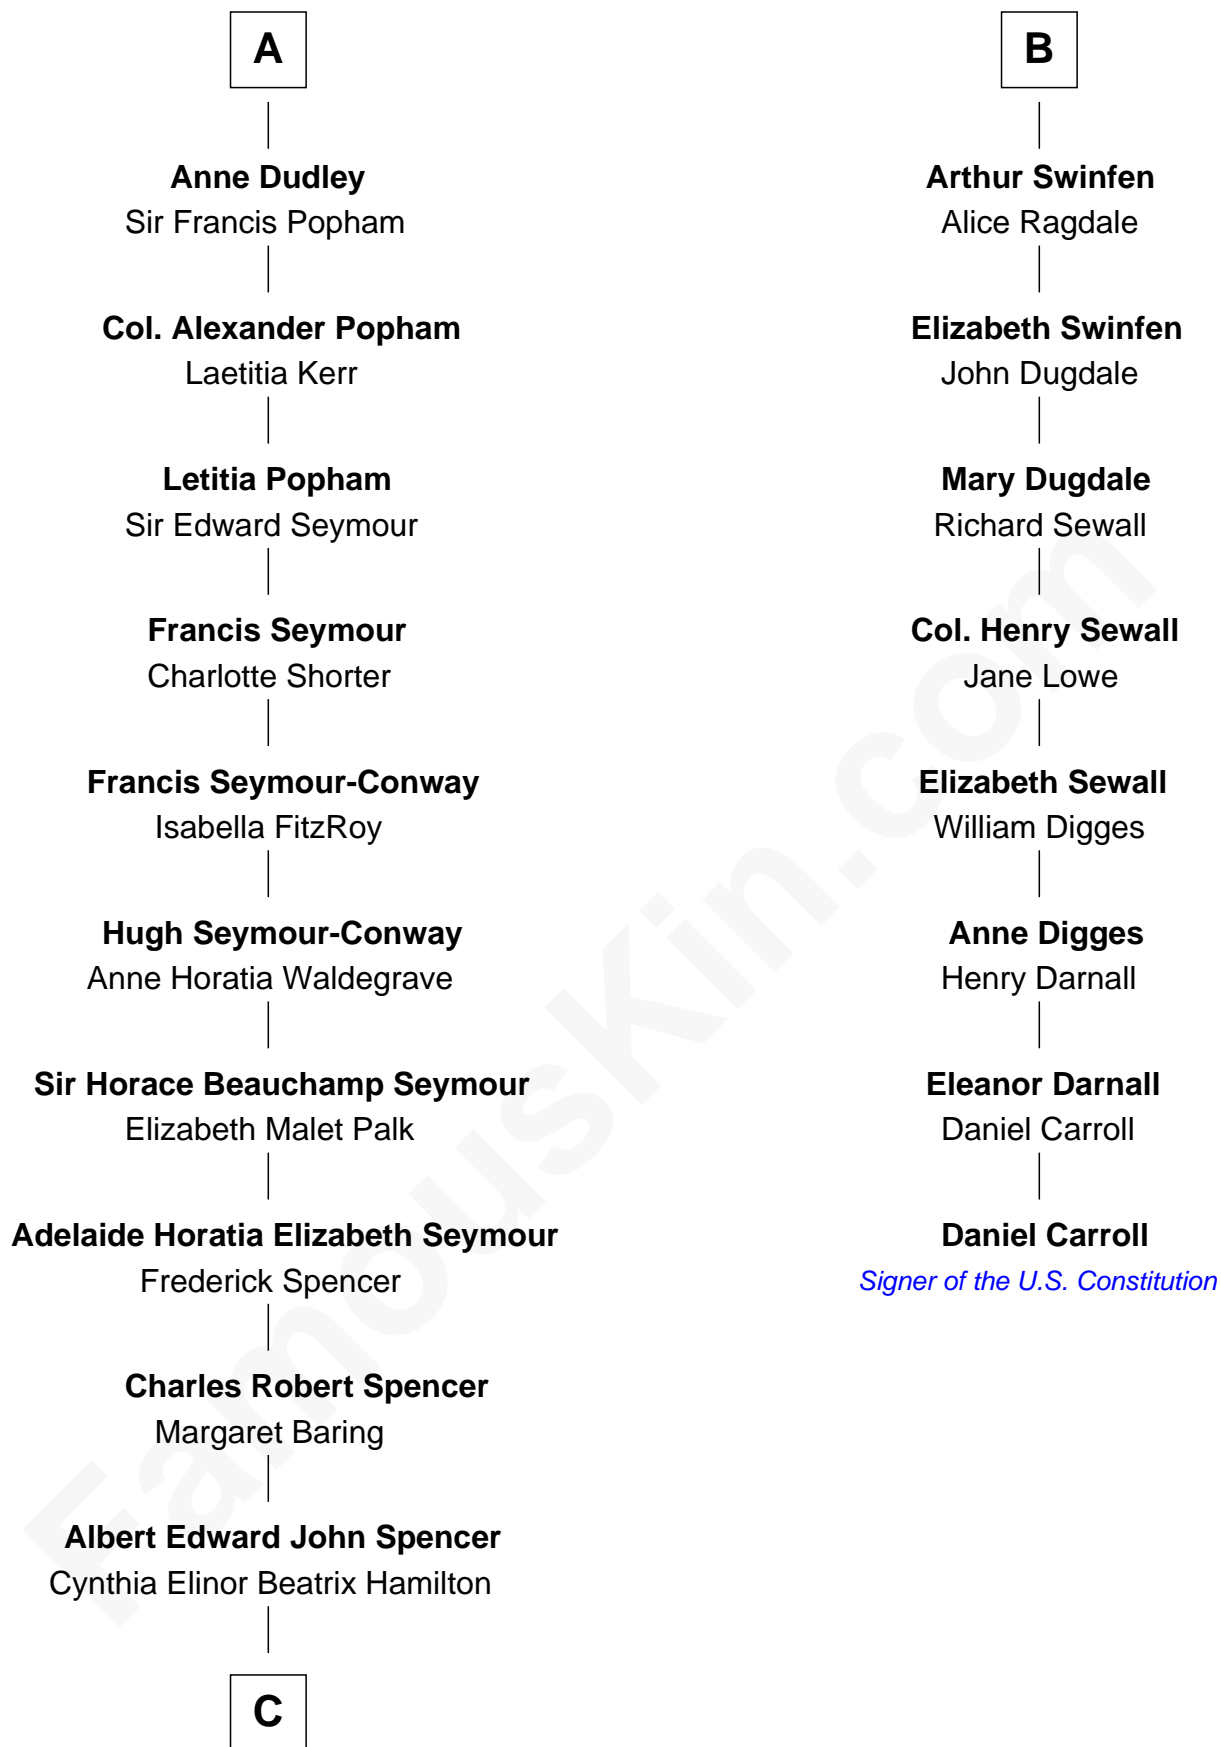

FamousKin.com Relationship Chart of

Prince Harry

Duke of Sussex

14th cousin 5 times removed of

Daniel Carroll

Signer of the U.S. Constitution

Ralph de Stafford

with wife
Margaret de Audley

Roger Draycote

Joan Dacre
Thomas Clifford

Jane Draycote
Thomas Noel

Matilda Clifford
Sir Edmund Sutton

Robert Noel
Matilda Brereton

Thomas Dudley
Grace Threlkeld

James Noel
Elizabeth -----

John Dudley
Elizabeth Gardiner

Dorothy Noel
William Swinfen

A

B

C

Edward John Spencer
Frances Ruth Burke Roche

Princess Diana Frances Spencer
Charles III, King of the United Kingdom

Prince Harry
Duke of Sussex

FamousKin.com