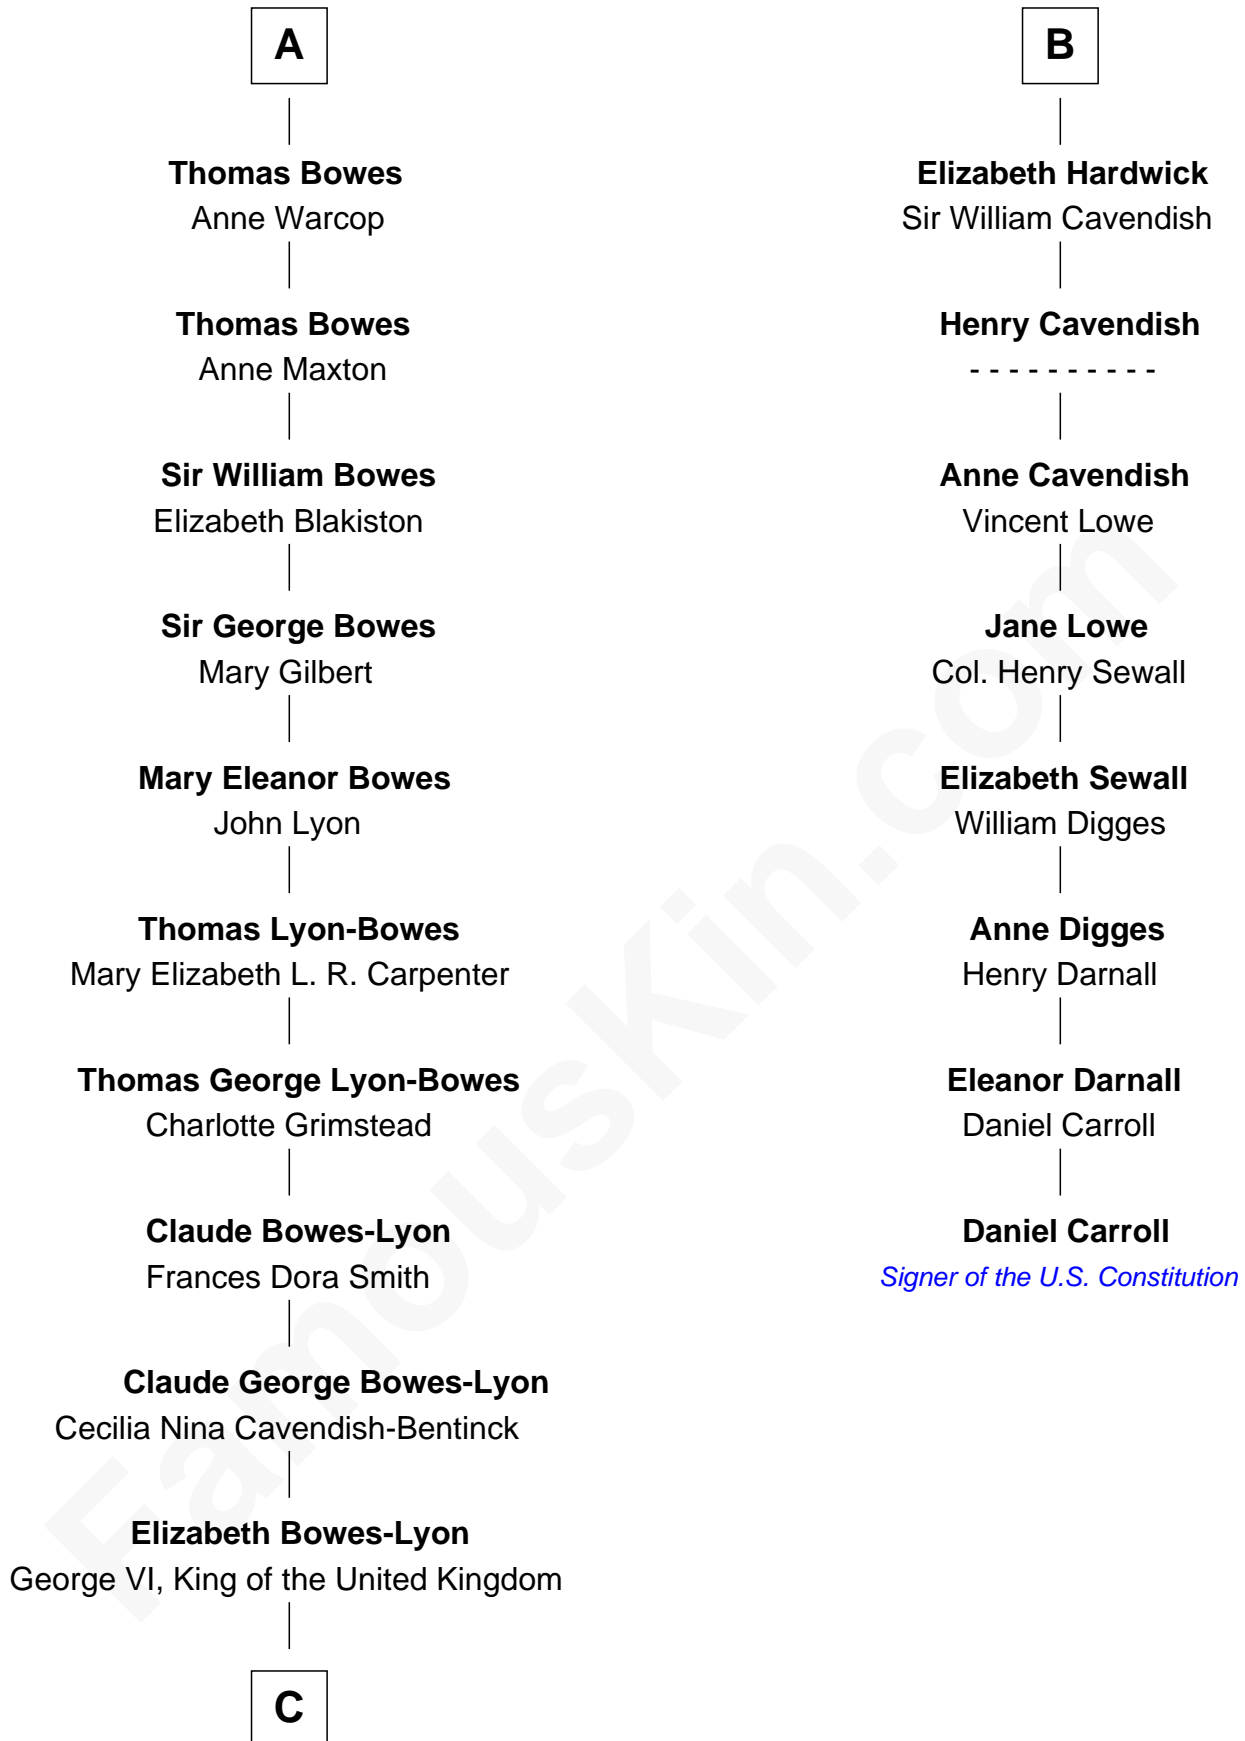

FamousKin.com Relationship Chart of

Prince Harry
Duke of Sussex

14th cousin 5 times removed of

Daniel Carroll

Signer of the U.S. Constitution

Edmund Fitzalan
Alice de Warenne

Aline Fitzalan
Sir Roger le Strange

Lucy le Strange
Sir William Willoughby

Margery Willoughby
Sir William FitzHugh

Maud FitzHugh
Sir William Bowes

Sir Ralph Bowes
Margery Conyers

Richard Bowes
Elizabeth Aske

Sir George Bowes
Jane Talbot

A

Mary Fitzalan
John le Strange

Ankaret le Strange
Sir Richard Talbot

Mary Talbot
Sir Thomas Greene

Sir Thomas Greene
Marine Bellers

Anne Greene
Sir Thomas Pinchbeck

Elizabeth Pinchbeck
John Hardwick

John Hardwick
Elizabeth Leeke

B

C