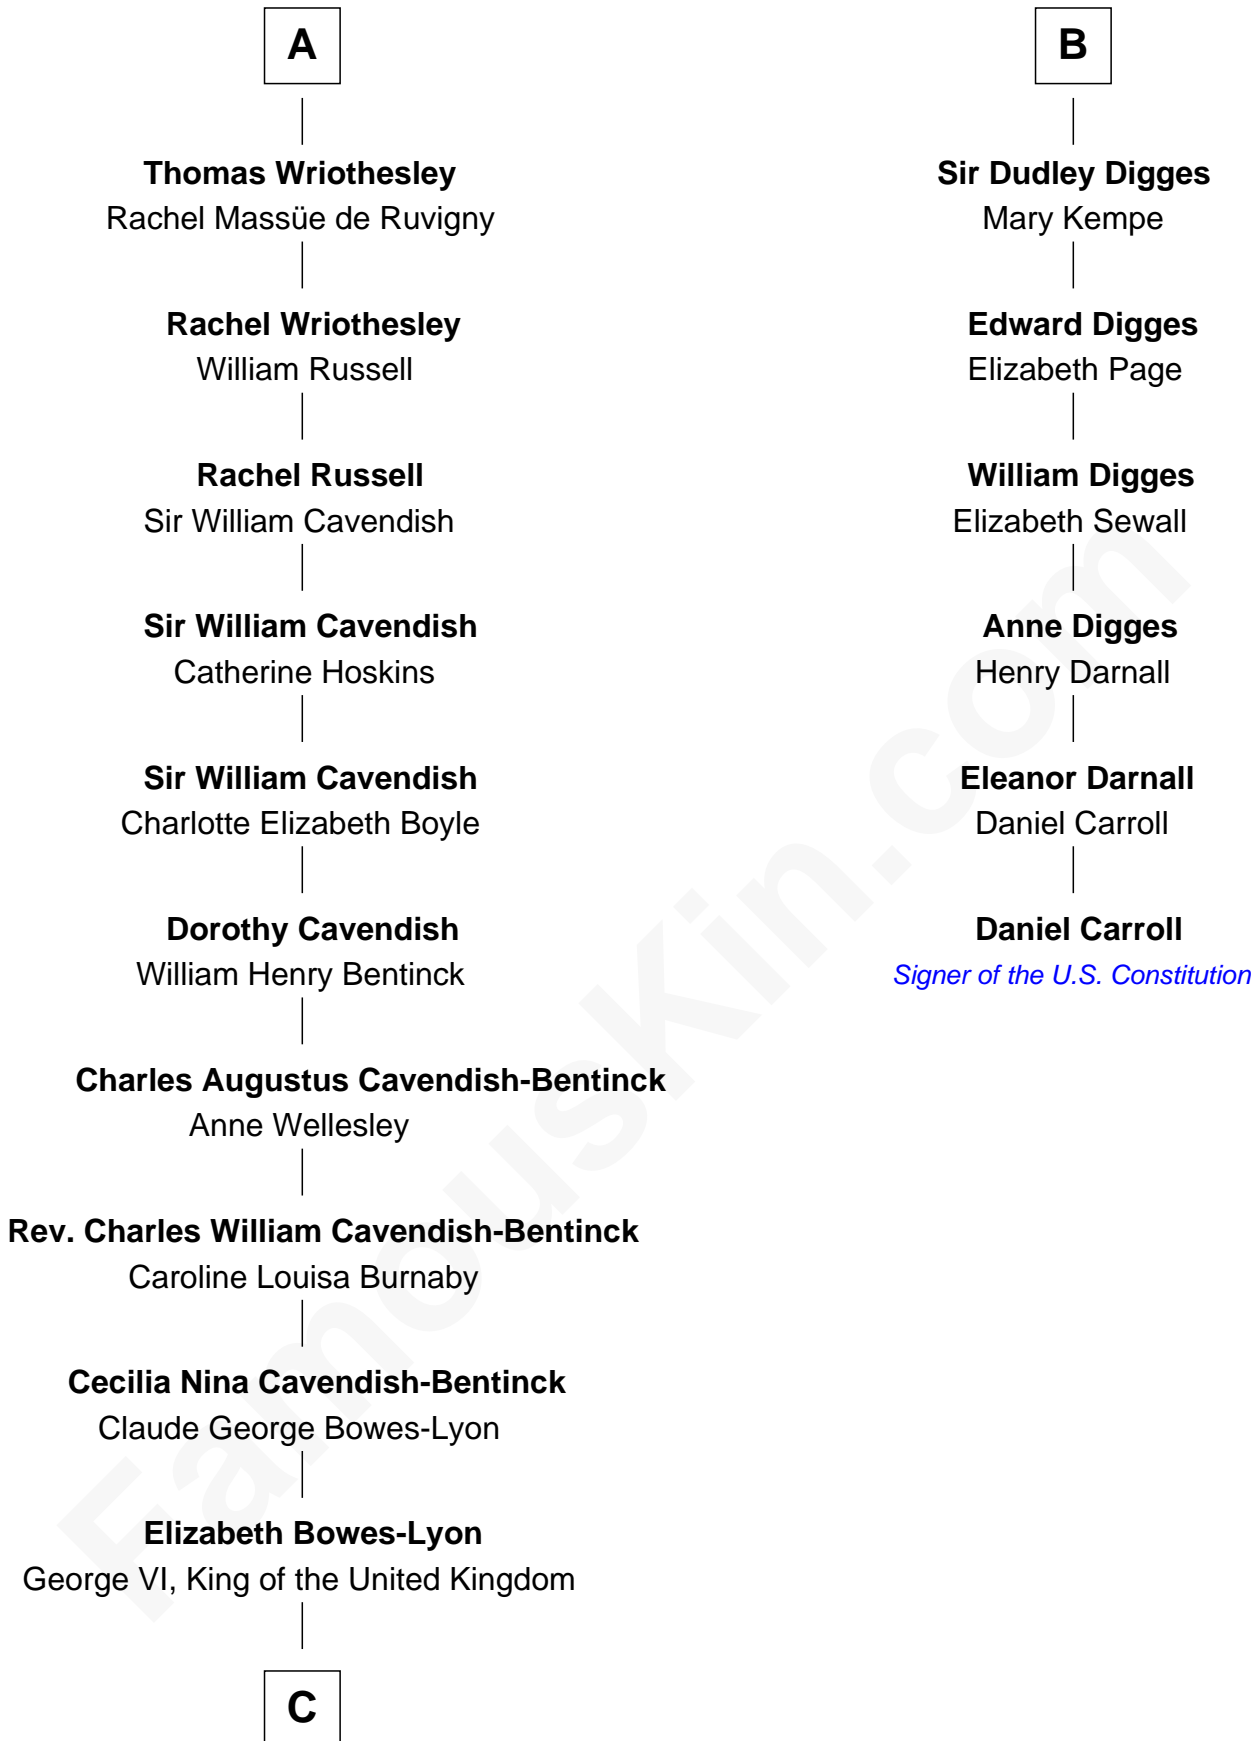

# FamousKin.com Relationship Chart of

**Prince Harry**  
*Duke of Sussex*

12th cousin 7 times removed of

**Daniel Carroll**

*Signer of the U.S. Constitution*

**John Merbery**

**C**

**Elizabeth II, Queen of the United Kingdom**

Prince Philip of Edinburgh

**Charles III, King of the United Kingdom**

Princess Diana Frances Spencer

**Prince Harry**

*Duke of Sussex*

FamousKin.com