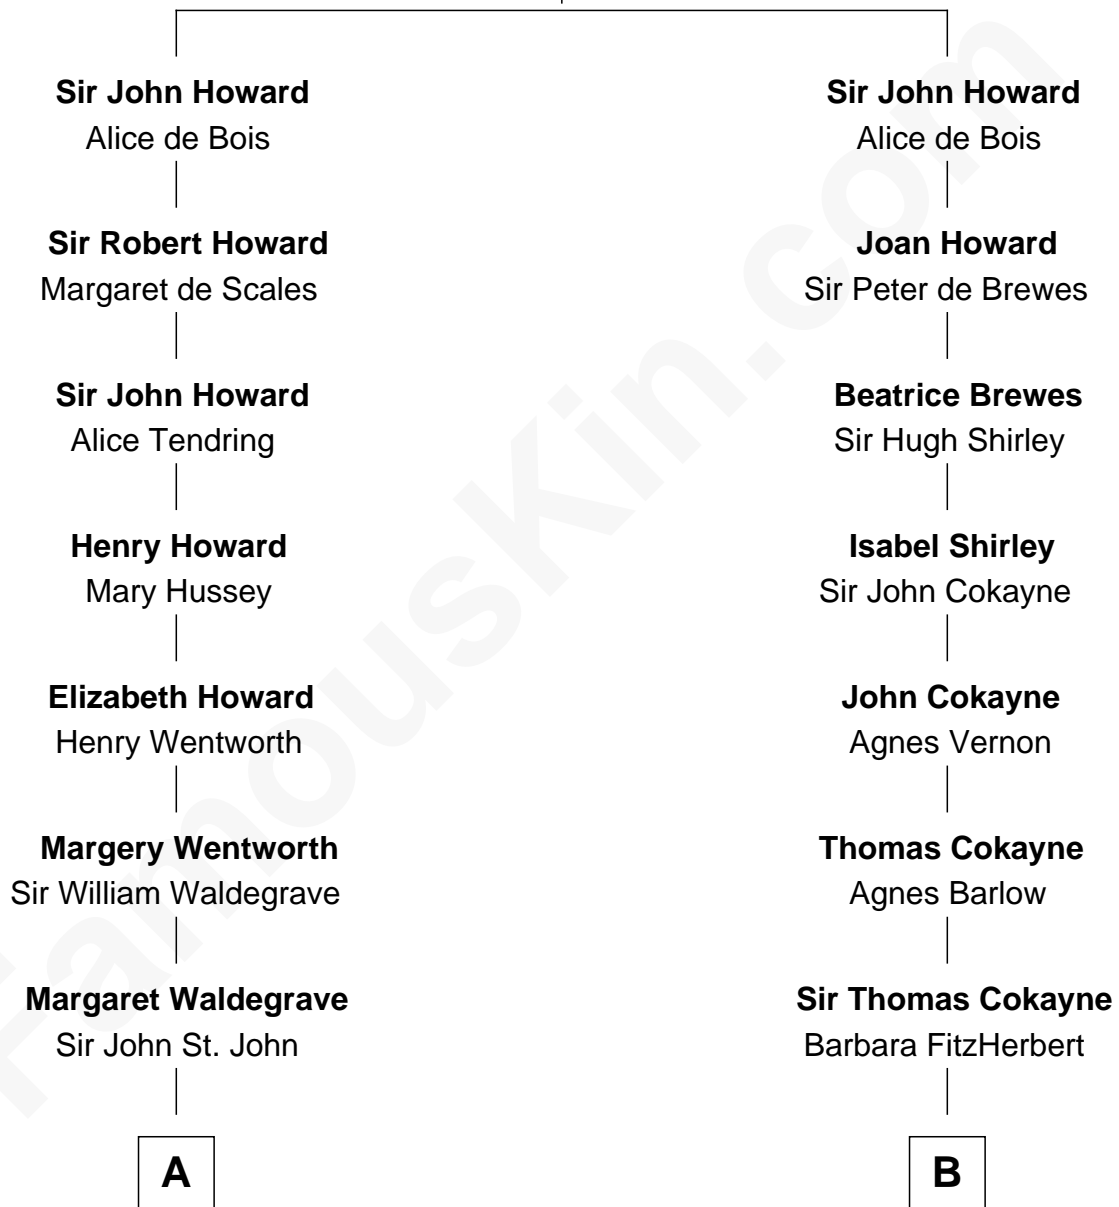

# FamousKin.com Relationship Chart of

**Prince Harry**  
*Duke of Sussex*

15th cousin 6 times removed of

**Daniel Carroll**

*Signer of the U.S. Constitution*

**Sir John Howard**  
Joan of Cornwall

**C**

—  
**Charles Robert Spencer**

Margaret Baring

—  
**Albert Edward John Spencer**

Cynthia Elinor Beatrix Hamilton

—  
**Edward John Spencer**

Frances Ruth Burke Roche

—  
**Princess Diana Frances Spencer**

Charles III, King of the United Kingdom

—  
**Prince Harry**

*Duke of Sussex*

FamousKin.com