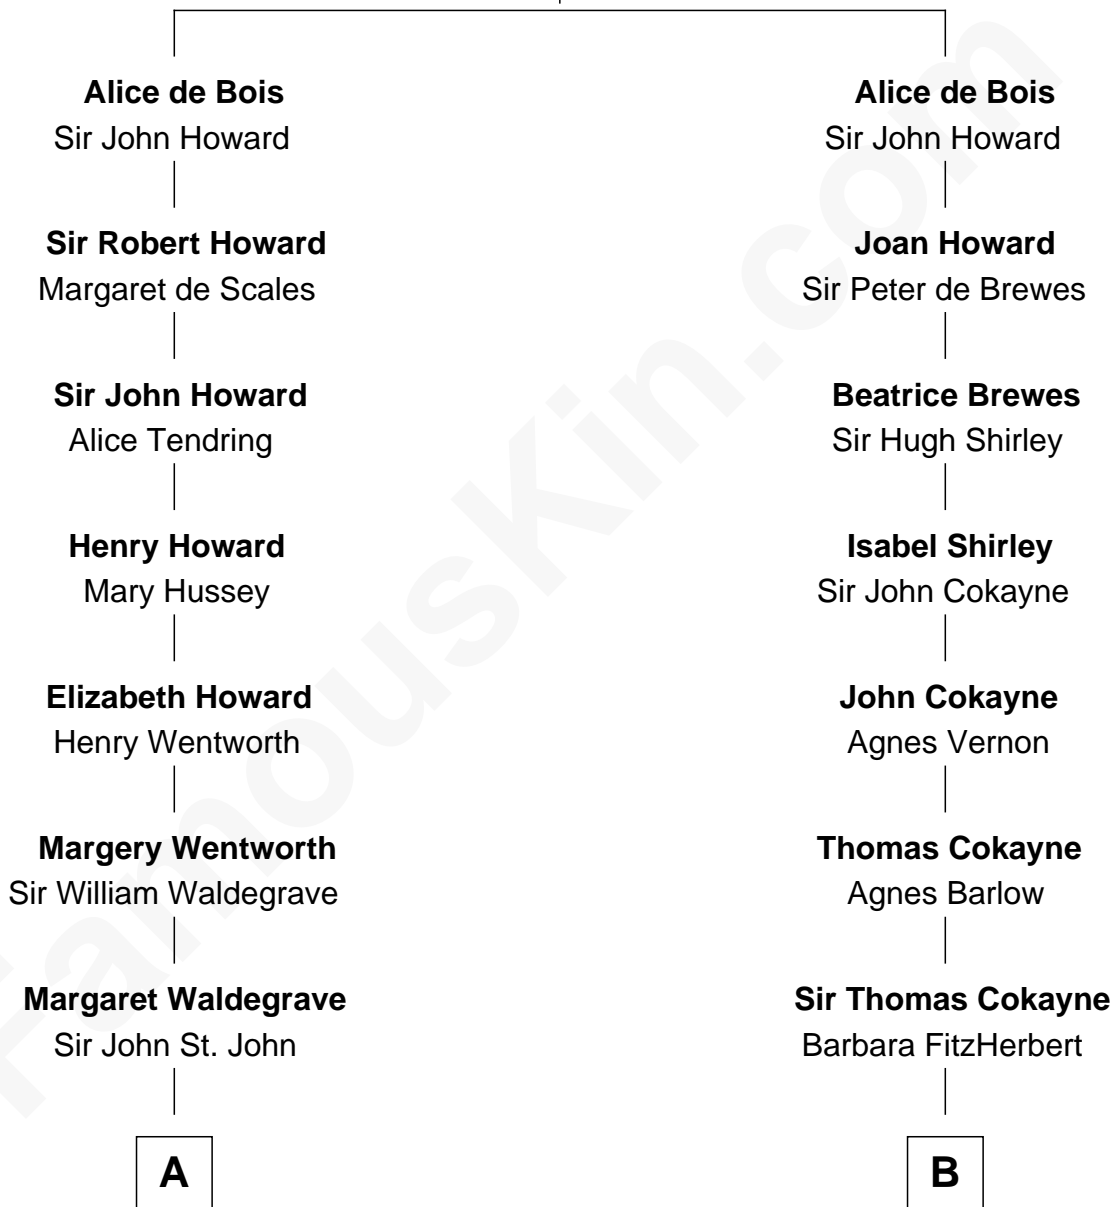

FamousKin.com Relationship Chart of

Prince Harry
Duke of Sussex

15th cousin 6 times removed of

Daniel Carroll

Signer of the U.S. Constitution

Sir Robert de Bois
Christian le Latimer

C

—
Charles Robert Spencer

Margaret Baring

—
Albert Edward John Spencer

Cynthia Elinor Beatrix Hamilton

—
Edward John Spencer

Frances Ruth Burke Roche

—
Princess Diana Frances Spencer

Charles III, King of the United Kingdom

—
Prince Harry

Duke of Sussex