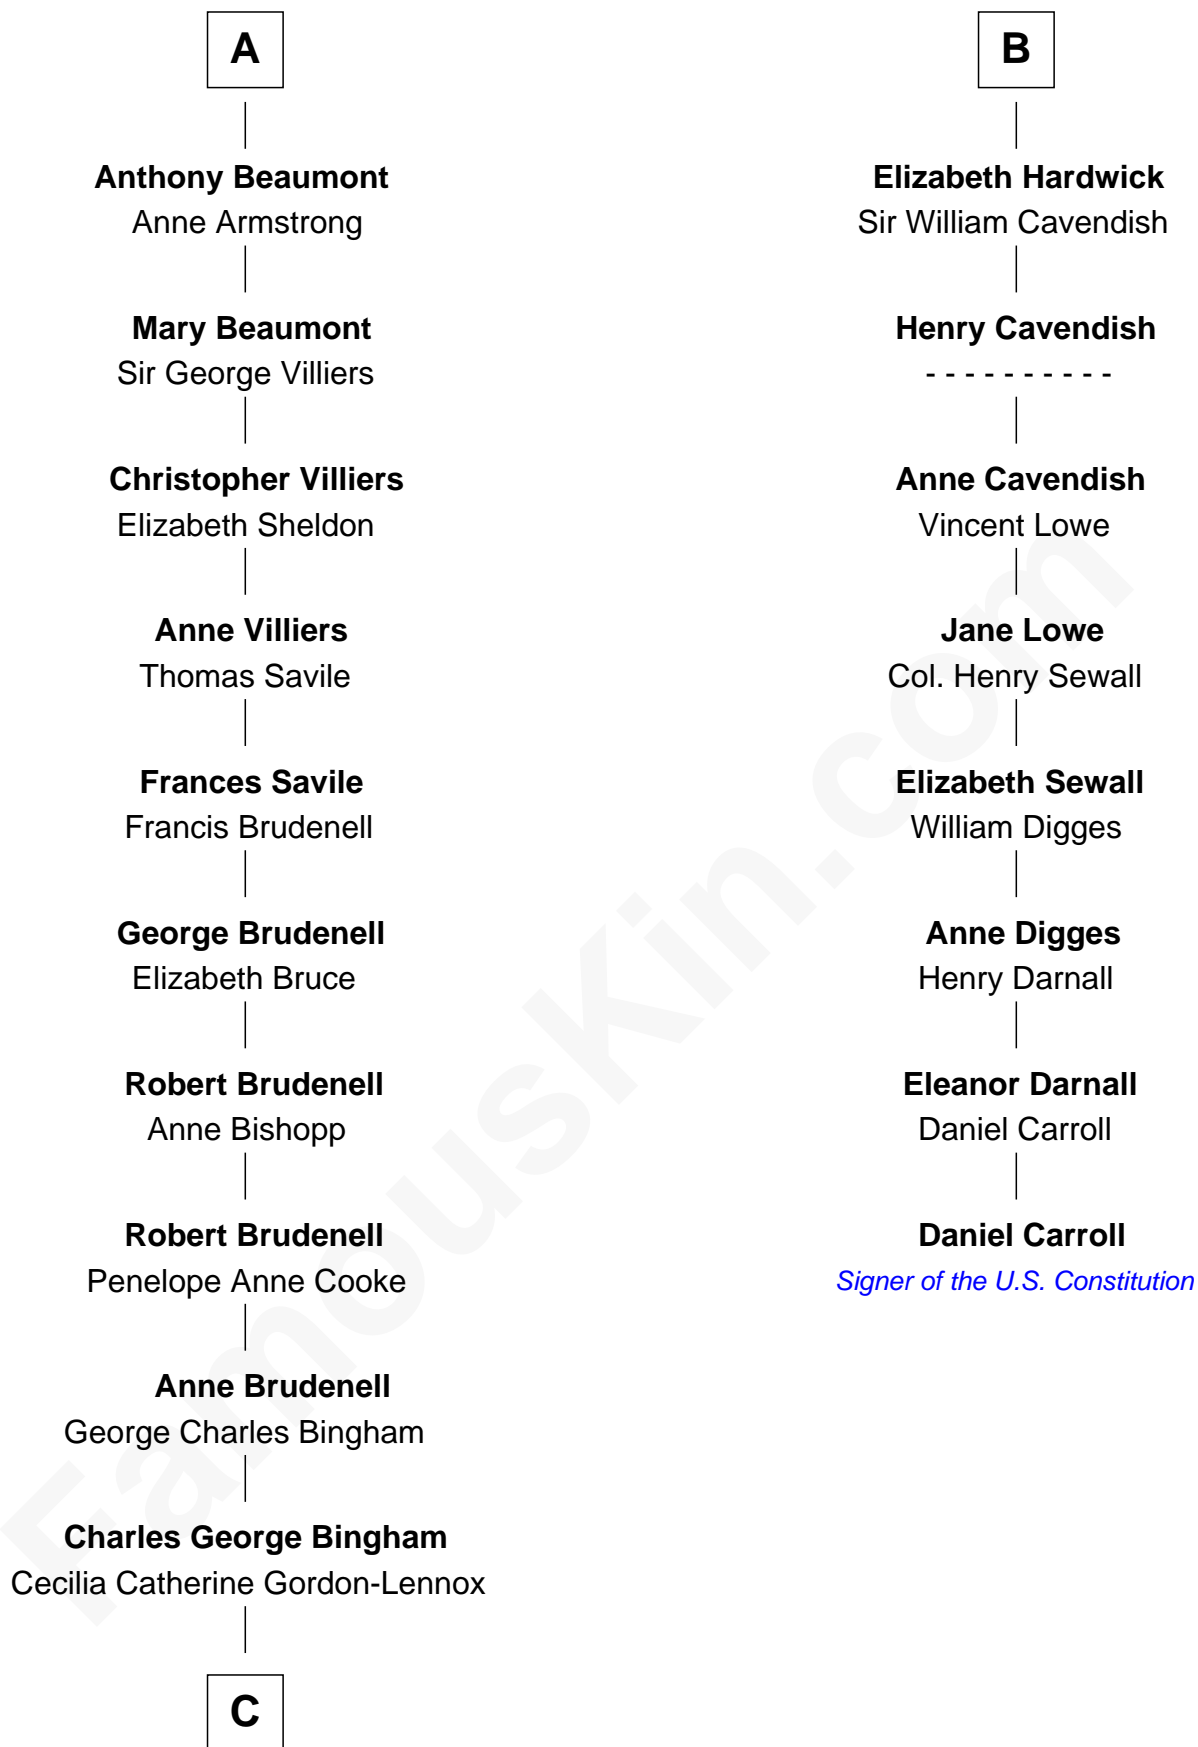

FamousKin.com Relationship Chart of

Prince Harry
Duke of Sussex

14th cousin 7 times removed of

Daniel Carroll

Signer of the U.S. Constitution

Richard Talbot
Elizabeth Comyn

C

Rosalind Cecilia Caroline Bingham

James Albert Edward Hamilton

Cynthia Elinor Beatrix Hamilton

Albert Edward John Spencer

Edward John Spencer

Frances Ruth Burke Roche

Princess Diana Frances Spencer

Charles III, King of the United Kingdom

Prince Harry