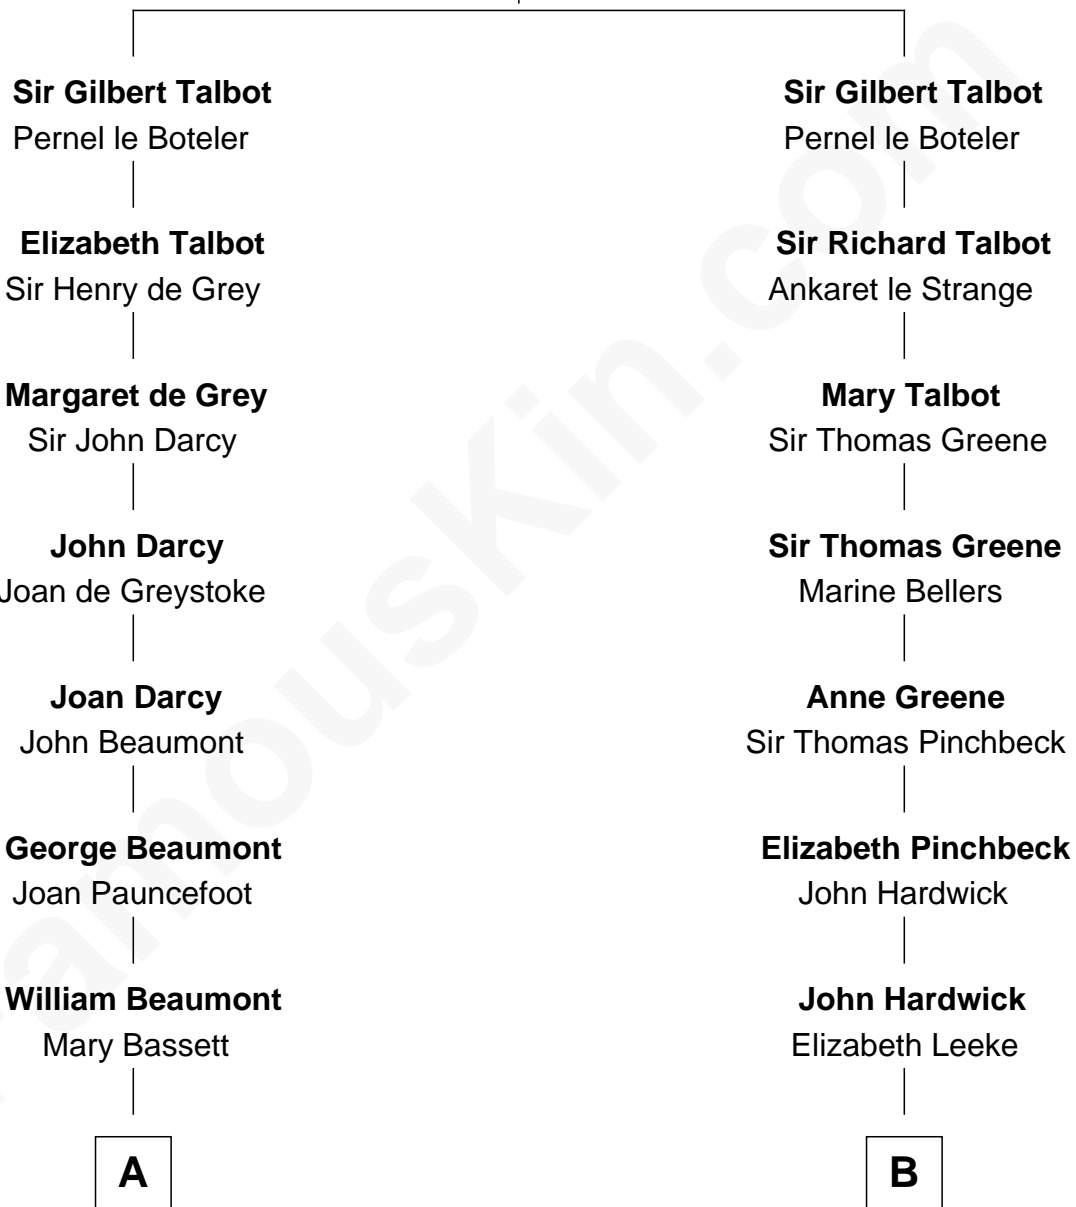

FamousKin.com Relationship Chart of

Prince Harry
Duke of Sussex

14th cousin 7 times removed of

Daniel Carroll

Signer of the U.S. Constitution

Richard Talbot
Elizabeth Comyn

C

Rosalind Cecilia Caroline Bingham

James Albert Edward Hamilton

Cynthia Elinor Beatrix Hamilton

Albert Edward John Spencer

Edward John Spencer

Frances Ruth Burke Roche

Princess Diana Frances Spencer

Charles III, King of the United Kingdom

Prince Harry