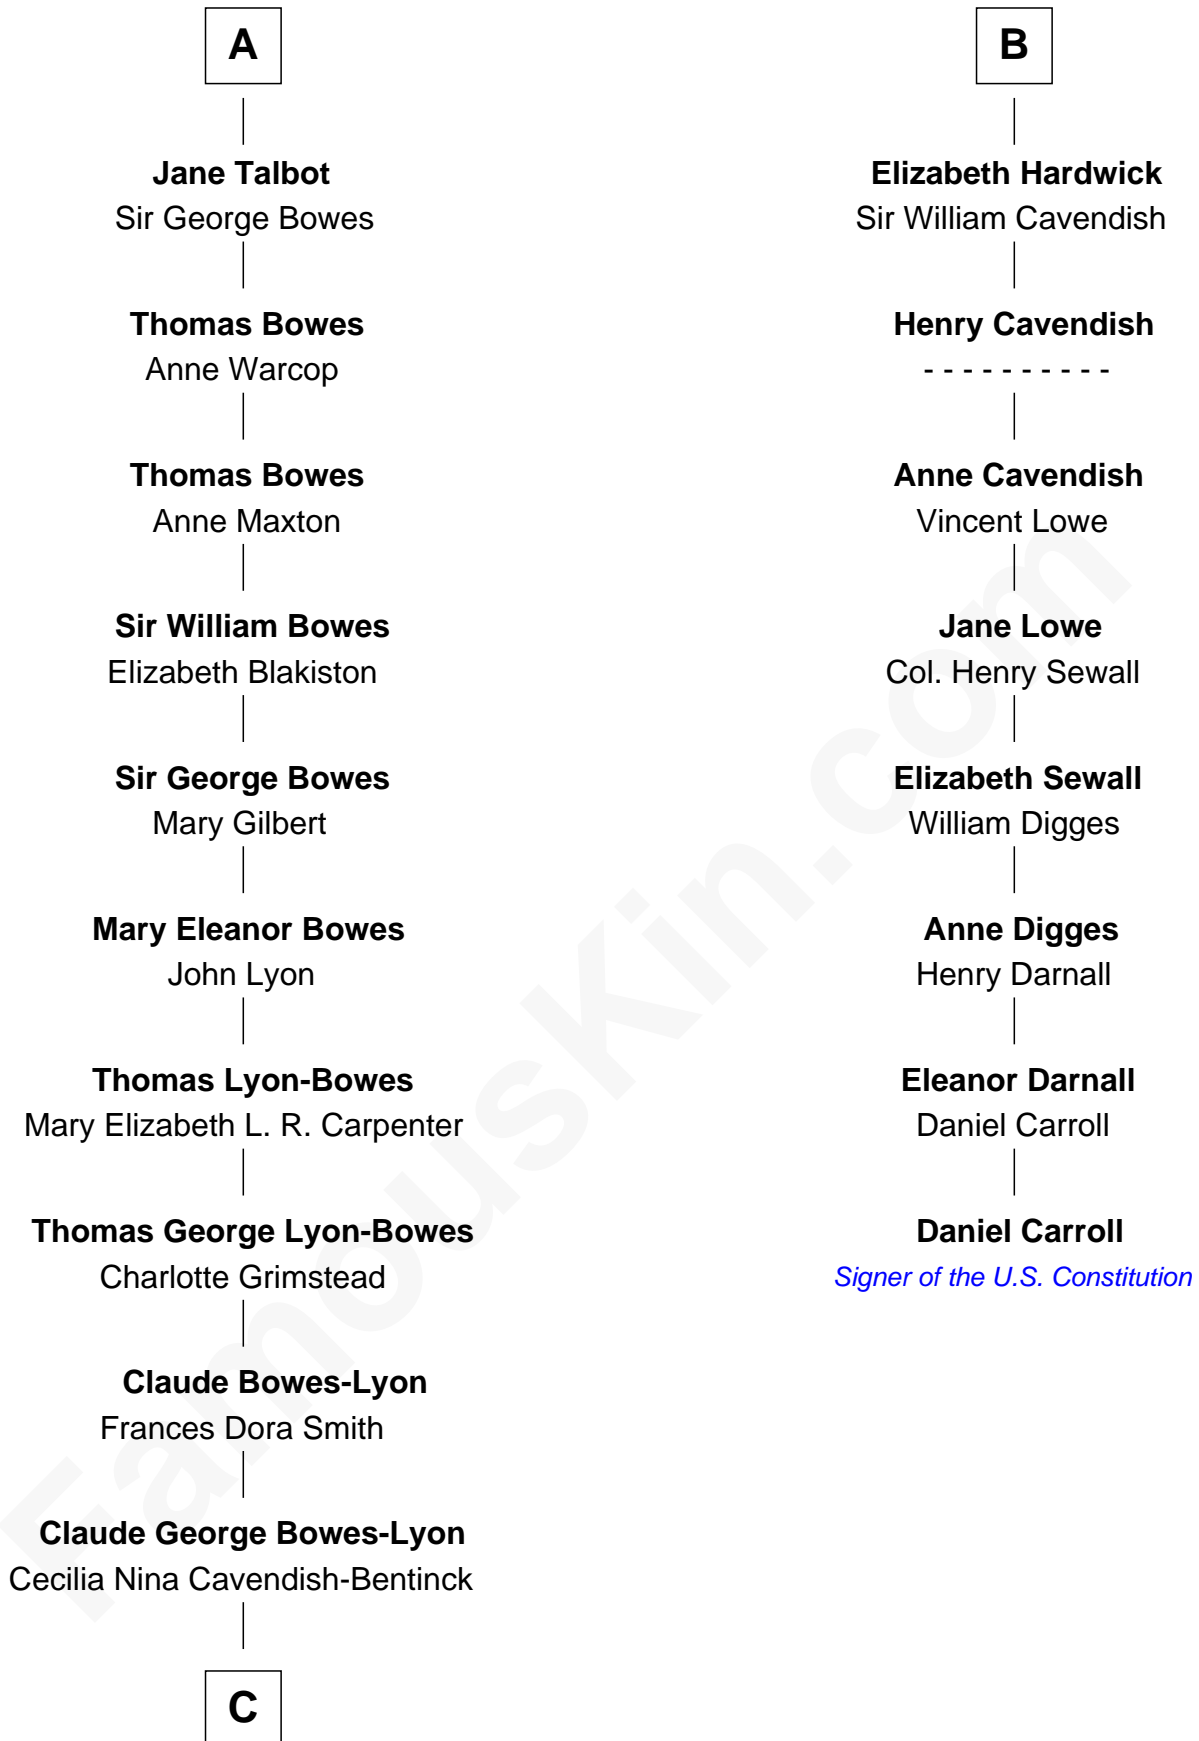

FamousKin.com Relationship Chart of

Prince Harry
Duke of Sussex

14th cousin 6 times removed of

Daniel Carroll

Signer of the U.S. Constitution

Sir James le Boteler
Eleanor de Bohun

James le Boteler
Elizabeth Darcy

Sir Richard Talbot
Ankaret le Strange

Mary Talbot
Sir Thomas Greene

Sir Thomas Greene
Marine Bellers

Anne Greene
Sir Thomas Pinchbeck

Elizabeth Pinchbeck
John Hardwick

John Hardwick
Elizabeth Leeke

B

C

—
Elizabeth Bowes-Lyon

George VI, King of the United Kingdom

—
Elizabeth II, Queen of the United Kingdom

Prince Philip of Edinburgh

—
Charles III, King of the United Kingdom

Princess Diana Frances Spencer

—
Prince Harry