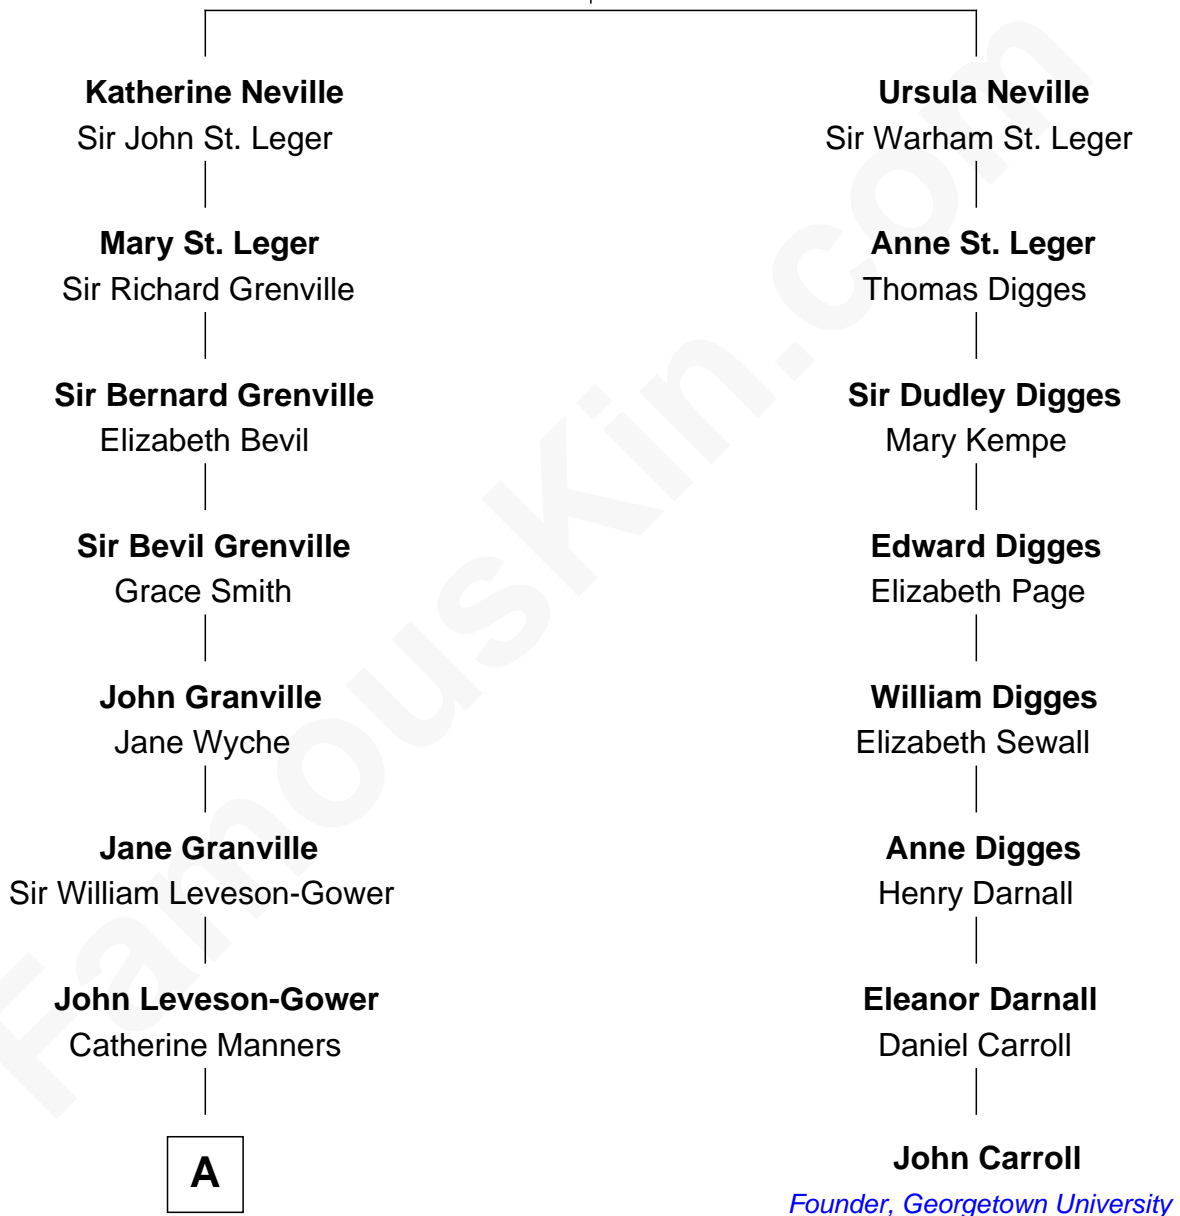

FamousKin.com Relationship Chart of

Prince Harry
Duke of Sussex

7th cousin 10 times removed of

John Carroll

Founder of Georgetown University

George Neville
Mary Stafford

A

John Leveson-Gower

Evelyn Pierrepont

Gertrude Leveson-Gower

John Russell

Francis Russell

Elizabeth Keppel

Sir John Russell

Georgiana Gordon

Louisa Jane Russell