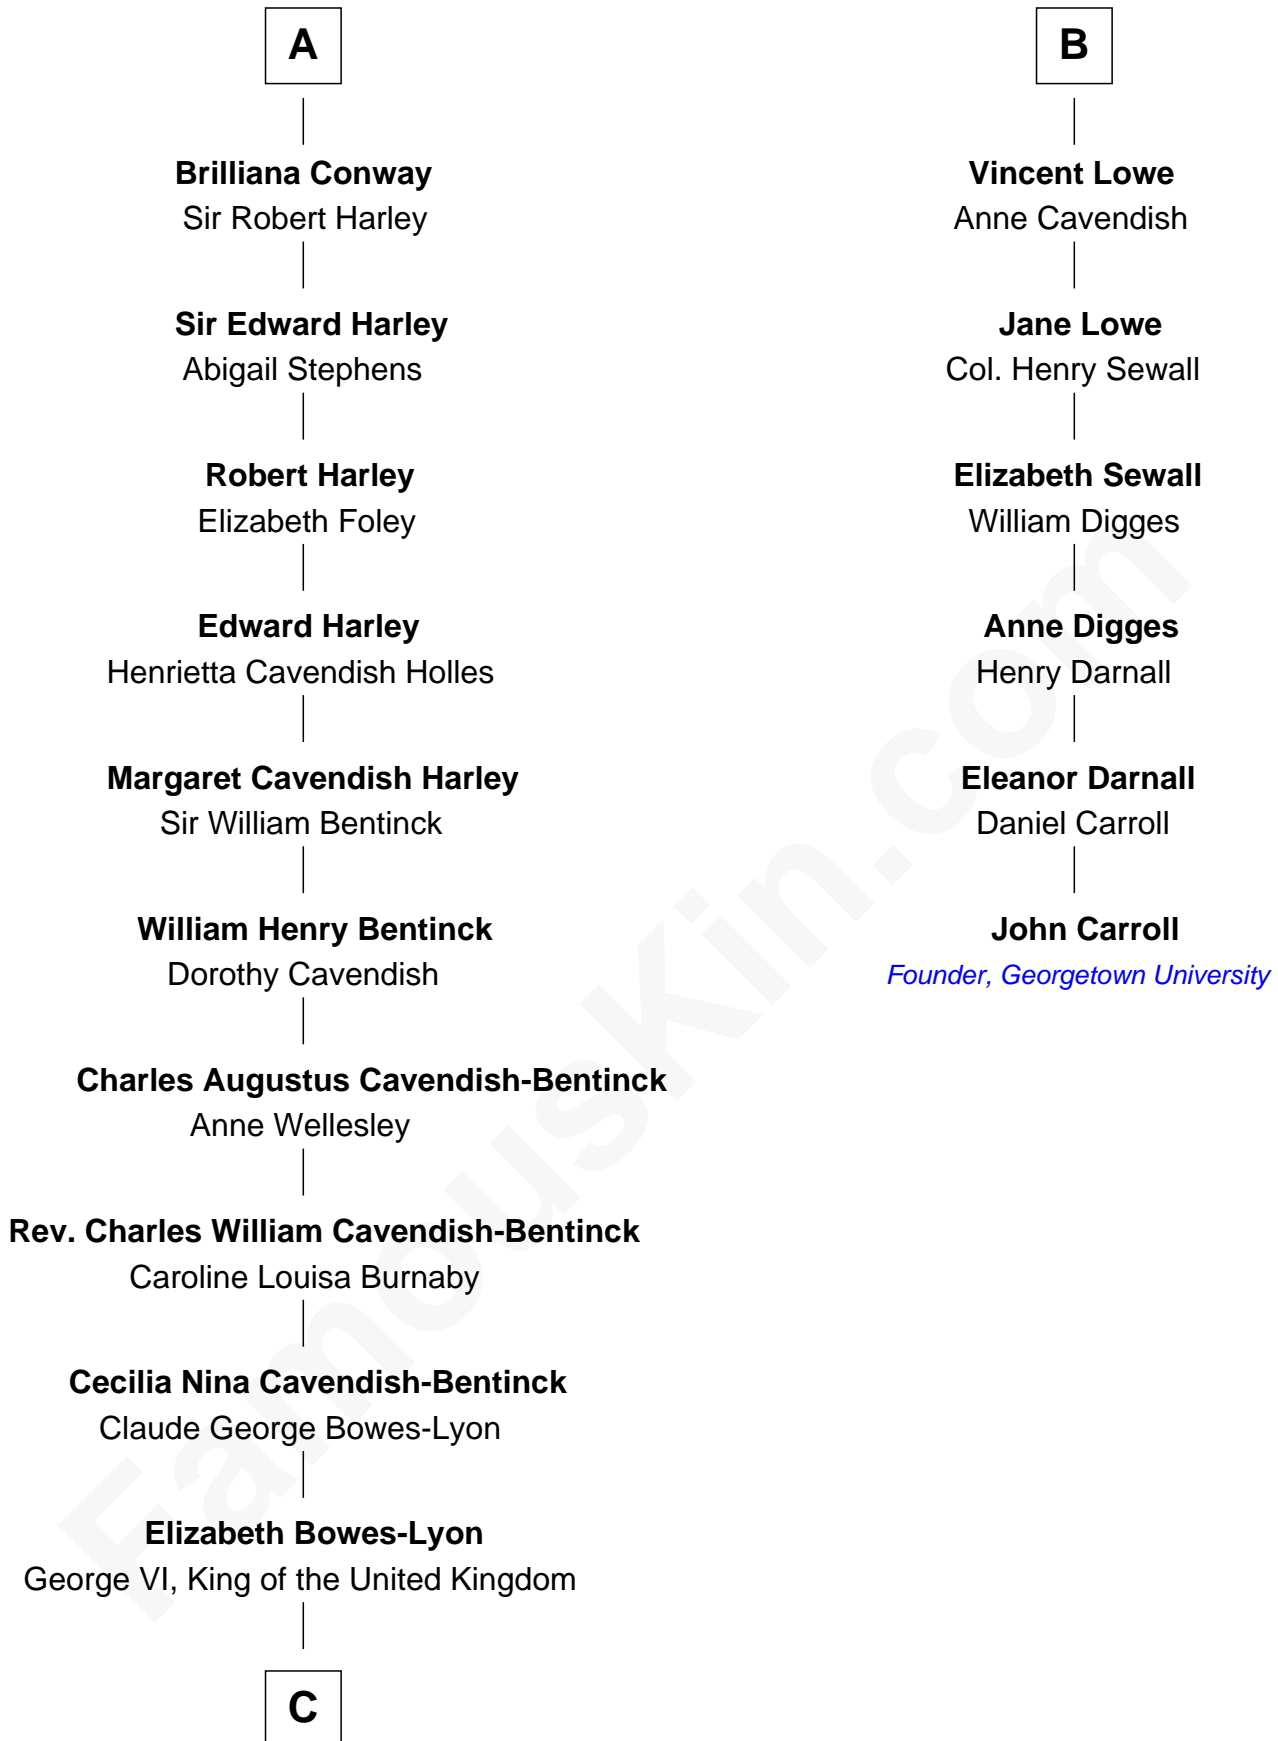

FamousKin.com Relationship Chart of

Prince Harry
Duke of Sussex

12th cousin 7 times removed of

John Carroll

Founder of Georgetown University

Sir Hugh Shirley
Beatrice Brewes

Sir Ralph Shirley

Joan Basset

Agnes Vernon

Thomas Cokayne

Agnes Barlow

Sir Thomas Cokayne

Barbara FitzHerbert

Jane Cokayne

Vincent Lowe

Jasper Lowe

Dorothy Sacheverell

Patrick Lowe

Jane Harpur

B

C

Elizabeth II, Queen of the United Kingdom

Prince Philip of Edinburgh

Charles III, King of the United Kingdom